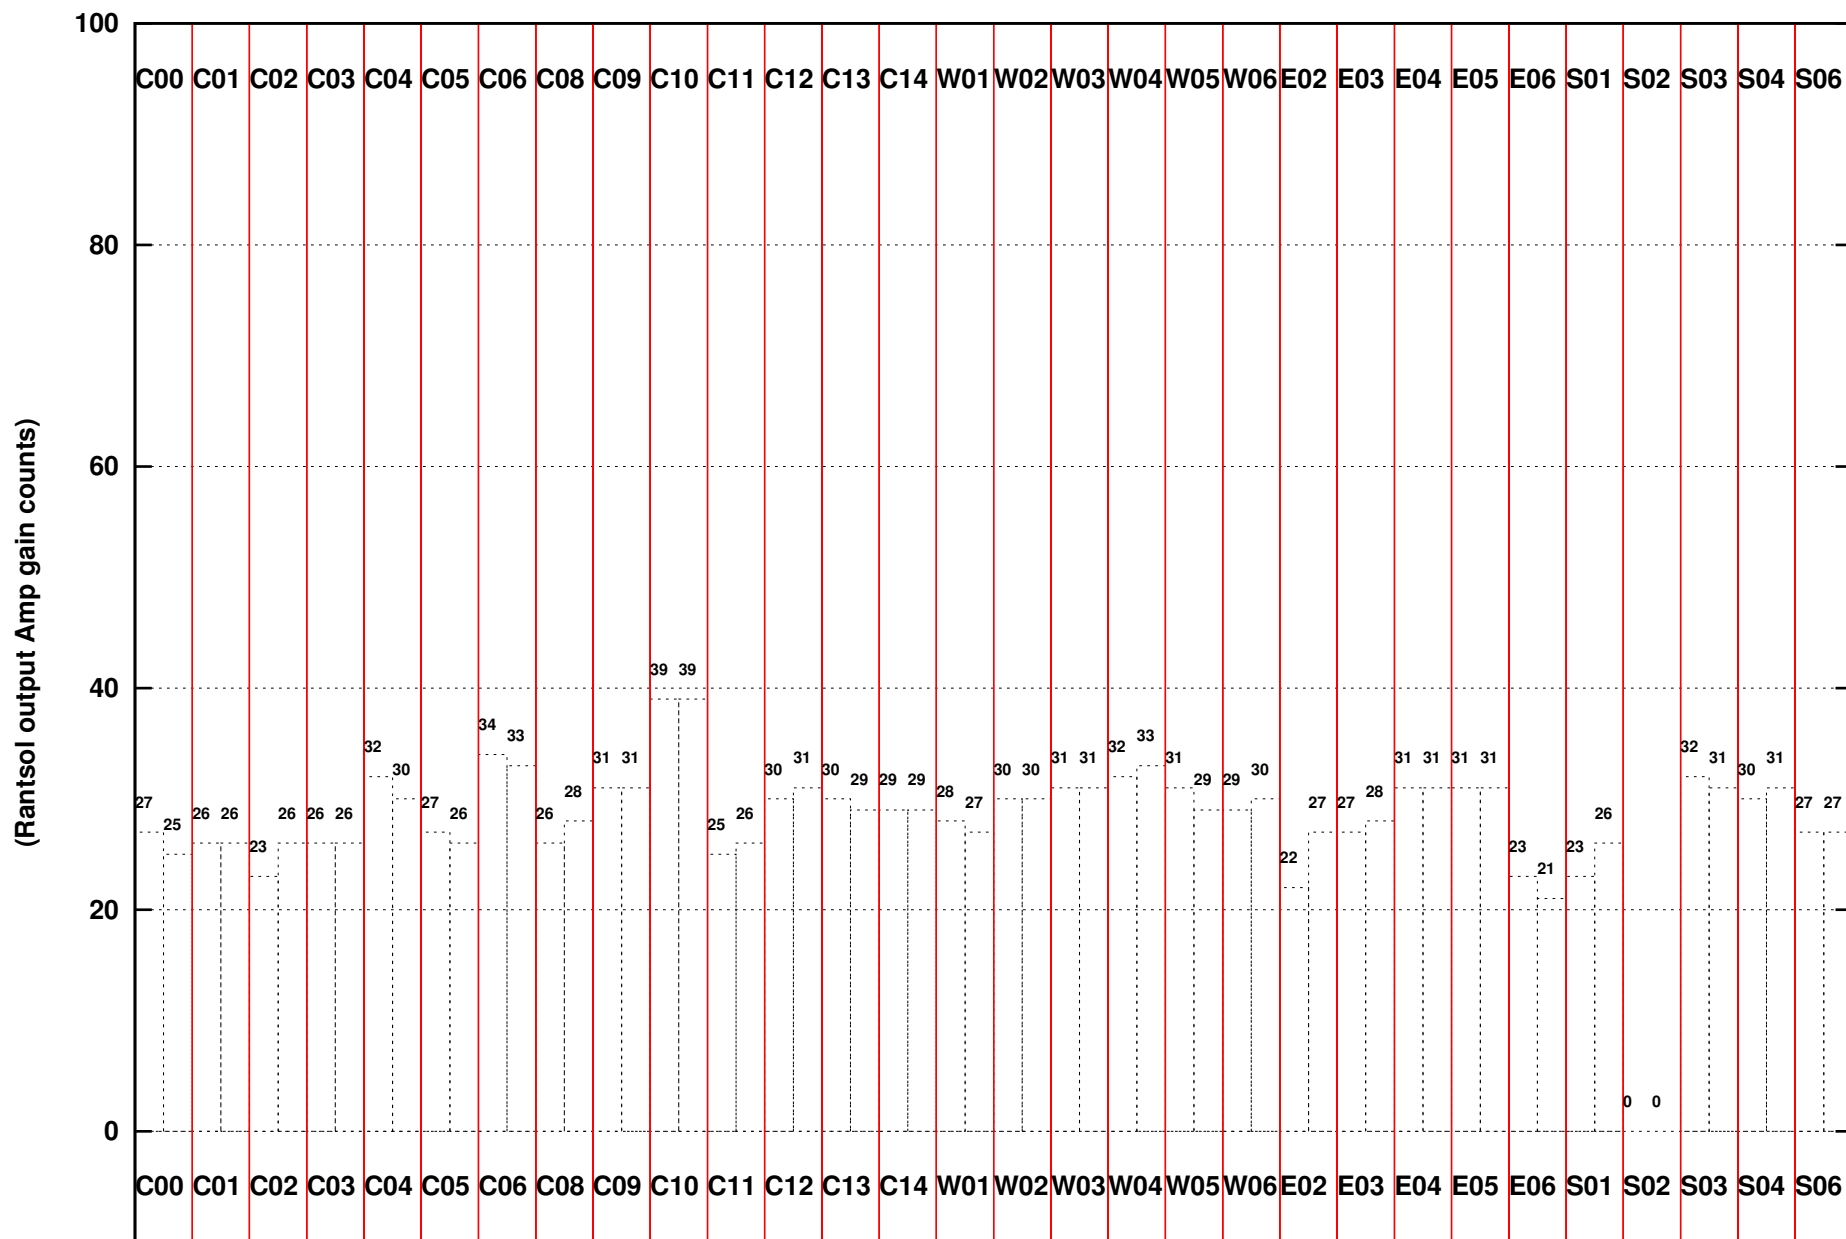

FRINGE STATUS (Rf:591.000,591.000 MHz., LO1:540.000,540.000 MHz., LO4/5:149.000,156.000 MHz.)

(File:/gsbifrddata1/30aug/28_045_30aug2015_2s.lta, scan:0, chan:80, Src:1154-350, Date:30Aug2015 12:09:57)