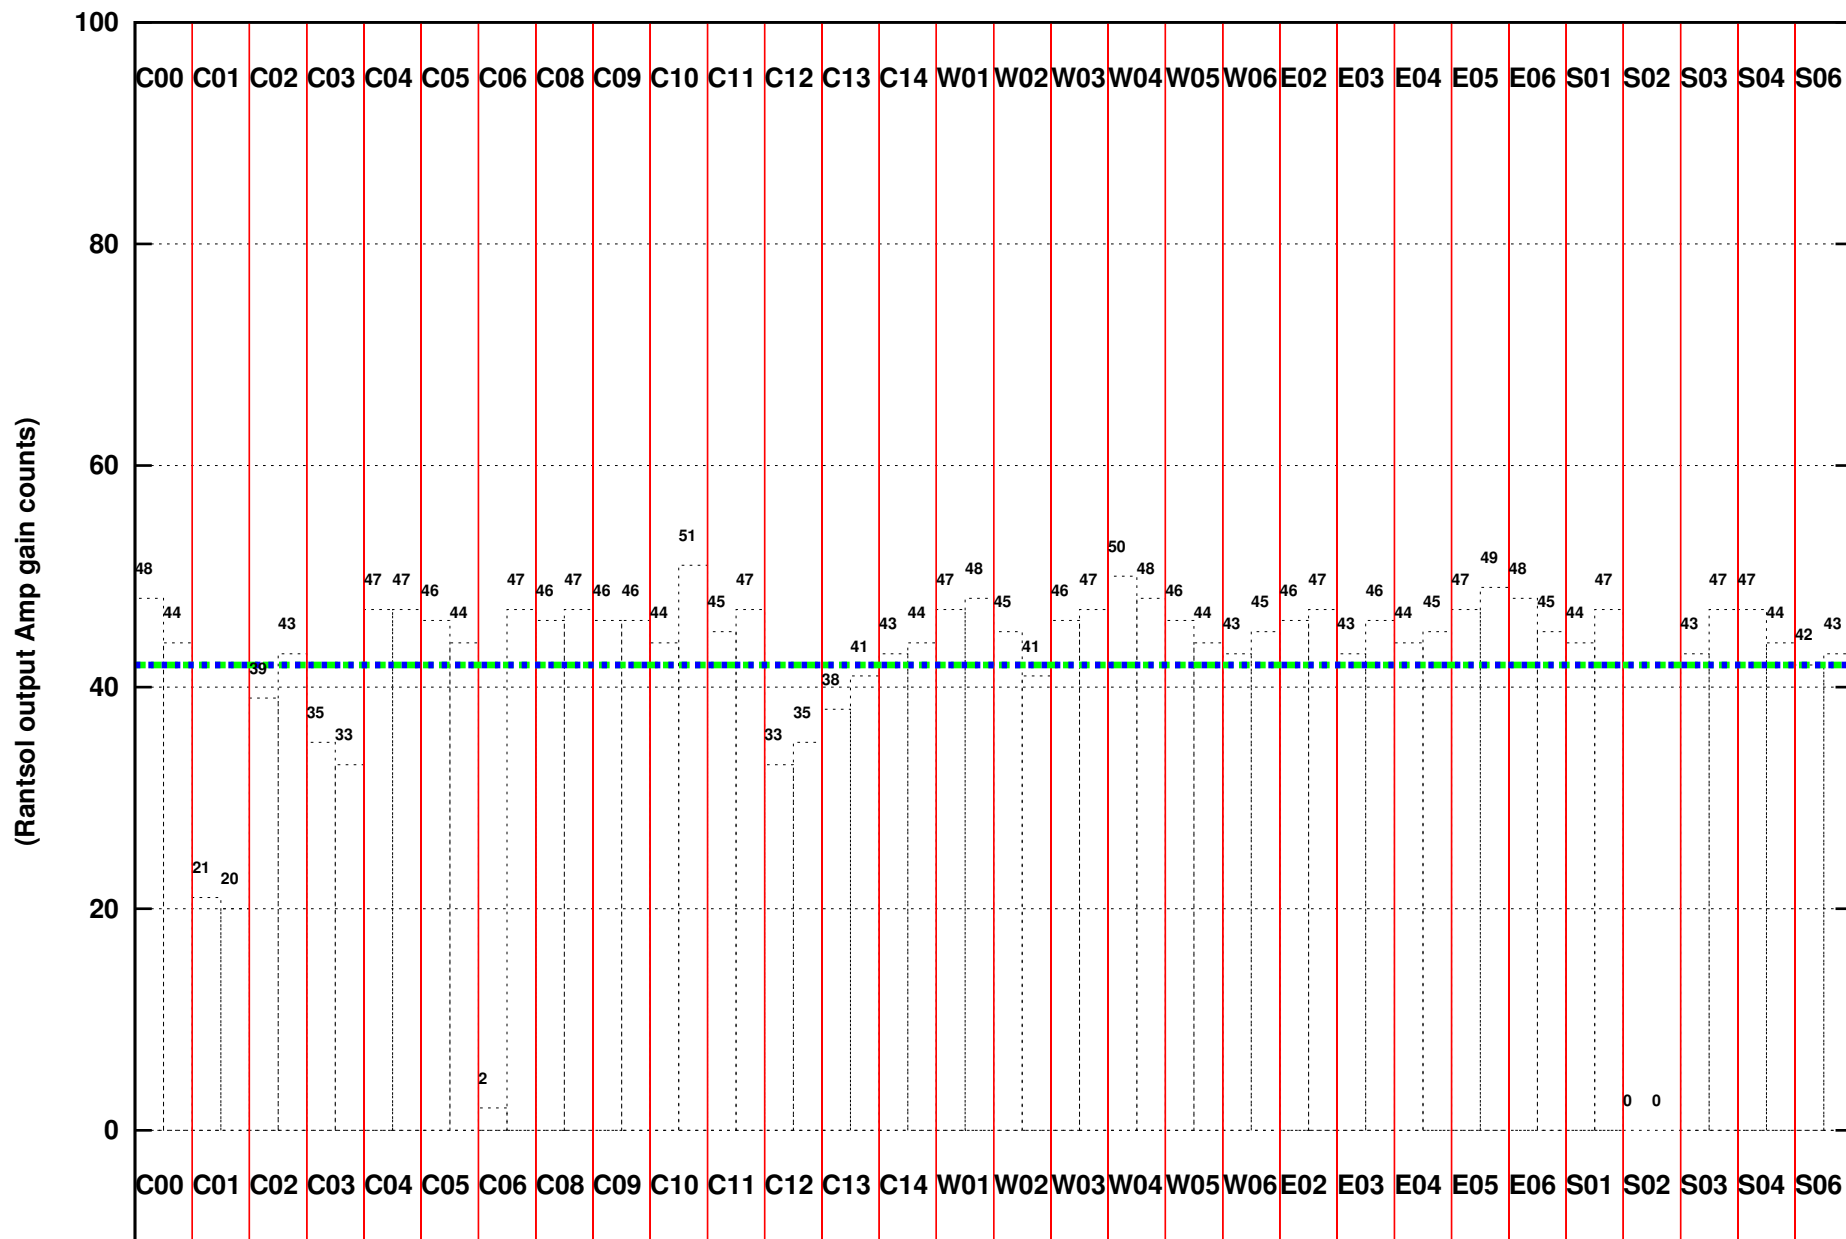

FRINGE STATUS (Rf:1346.727,1346.727 MHz., LO1:1285.000,1285.000 MHz., LO4/5:138.273,166.727 MHz.)

(File:/gsbifrddata1/05sep/28_026_05sep2015.lta, scan:0, chan:80, Src:3C147, Date:05Sep2015 05:42:49)