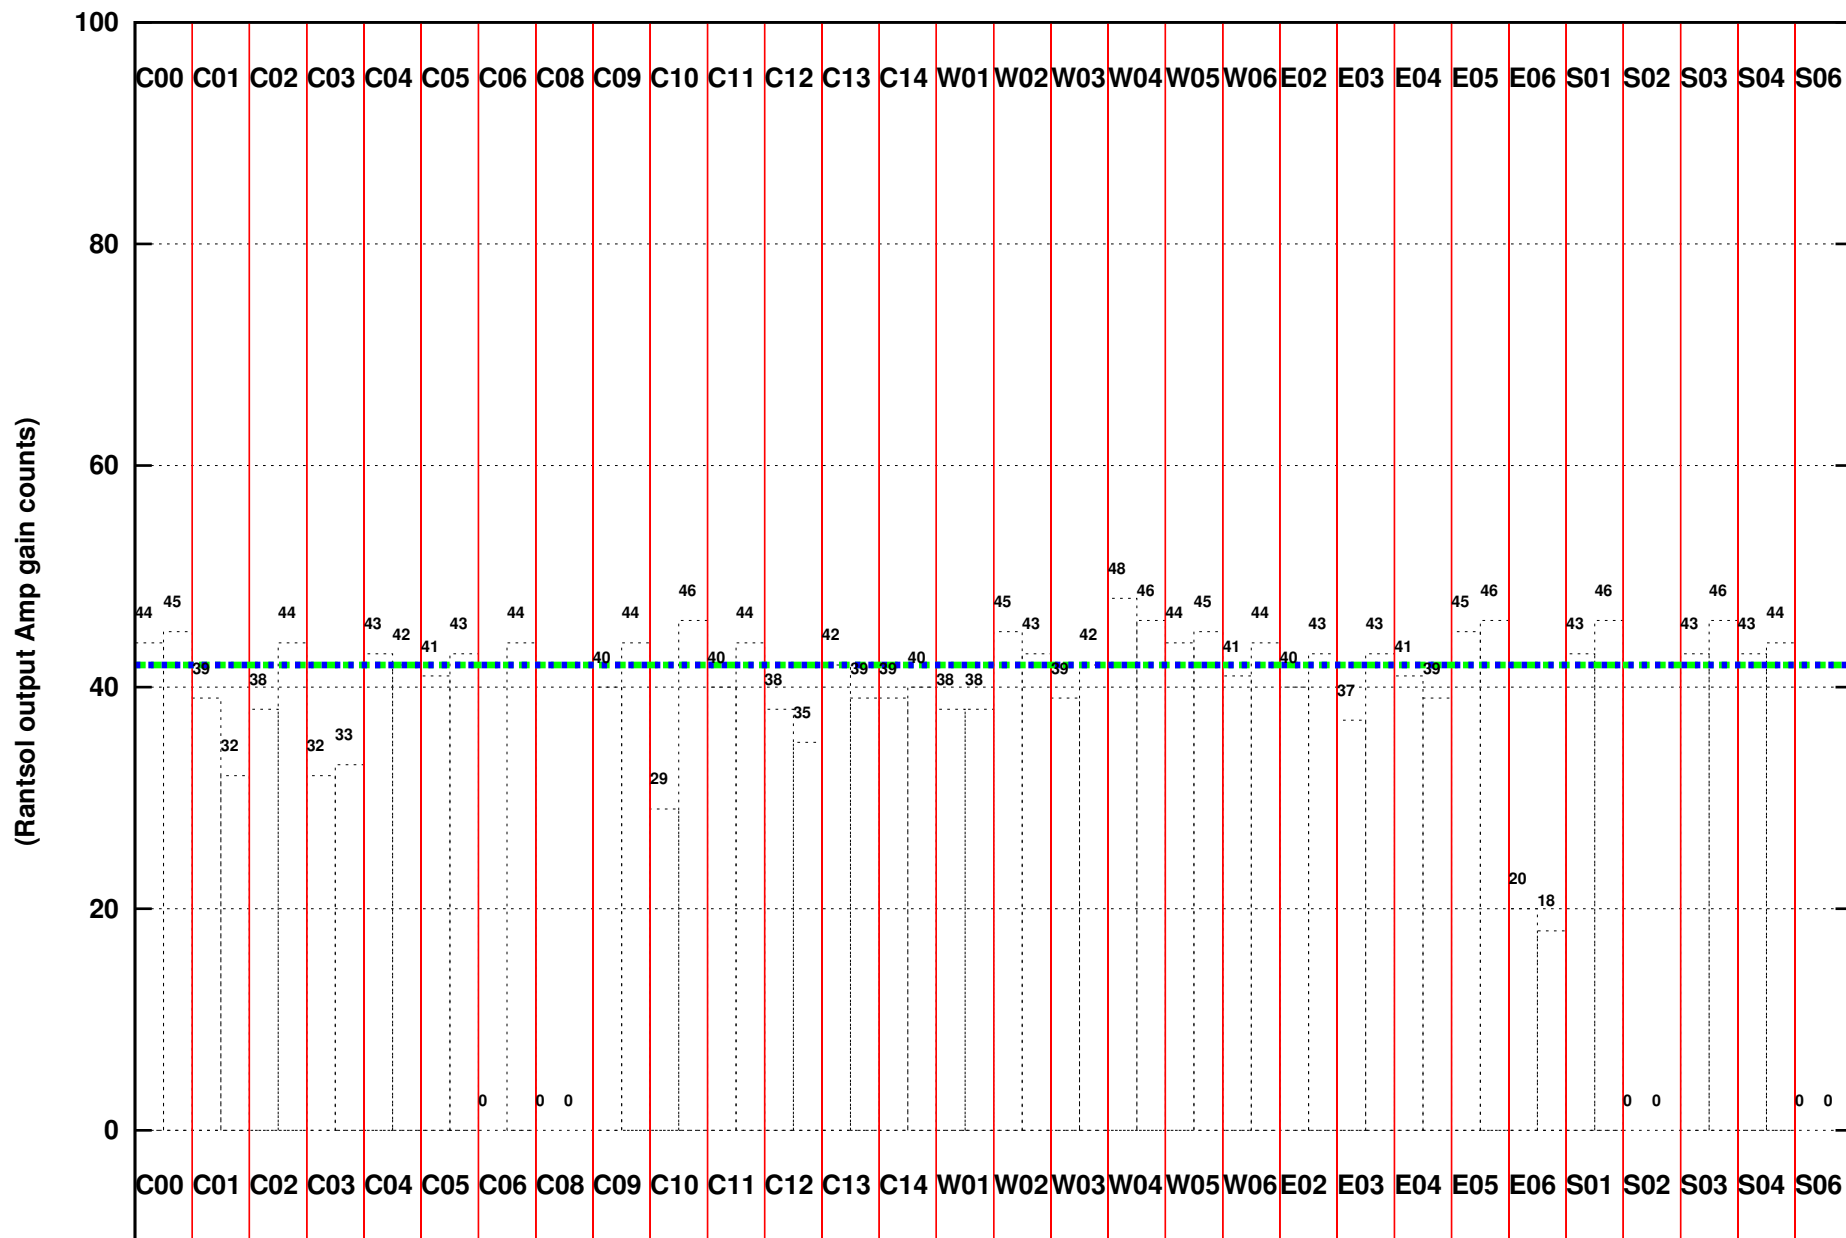

FRINGE STATUS (Rf:1412.817,1412.817 MHz., LO1:1340.000,1340.000 MHz., LO4/5:127.183,177.817 MHz.)

(File:/gsbifrddata1/05sep/28_025_05sep2015.lta, scan:0, chan:80, Src:3C147, Date:05Sep2015 11:14:24)