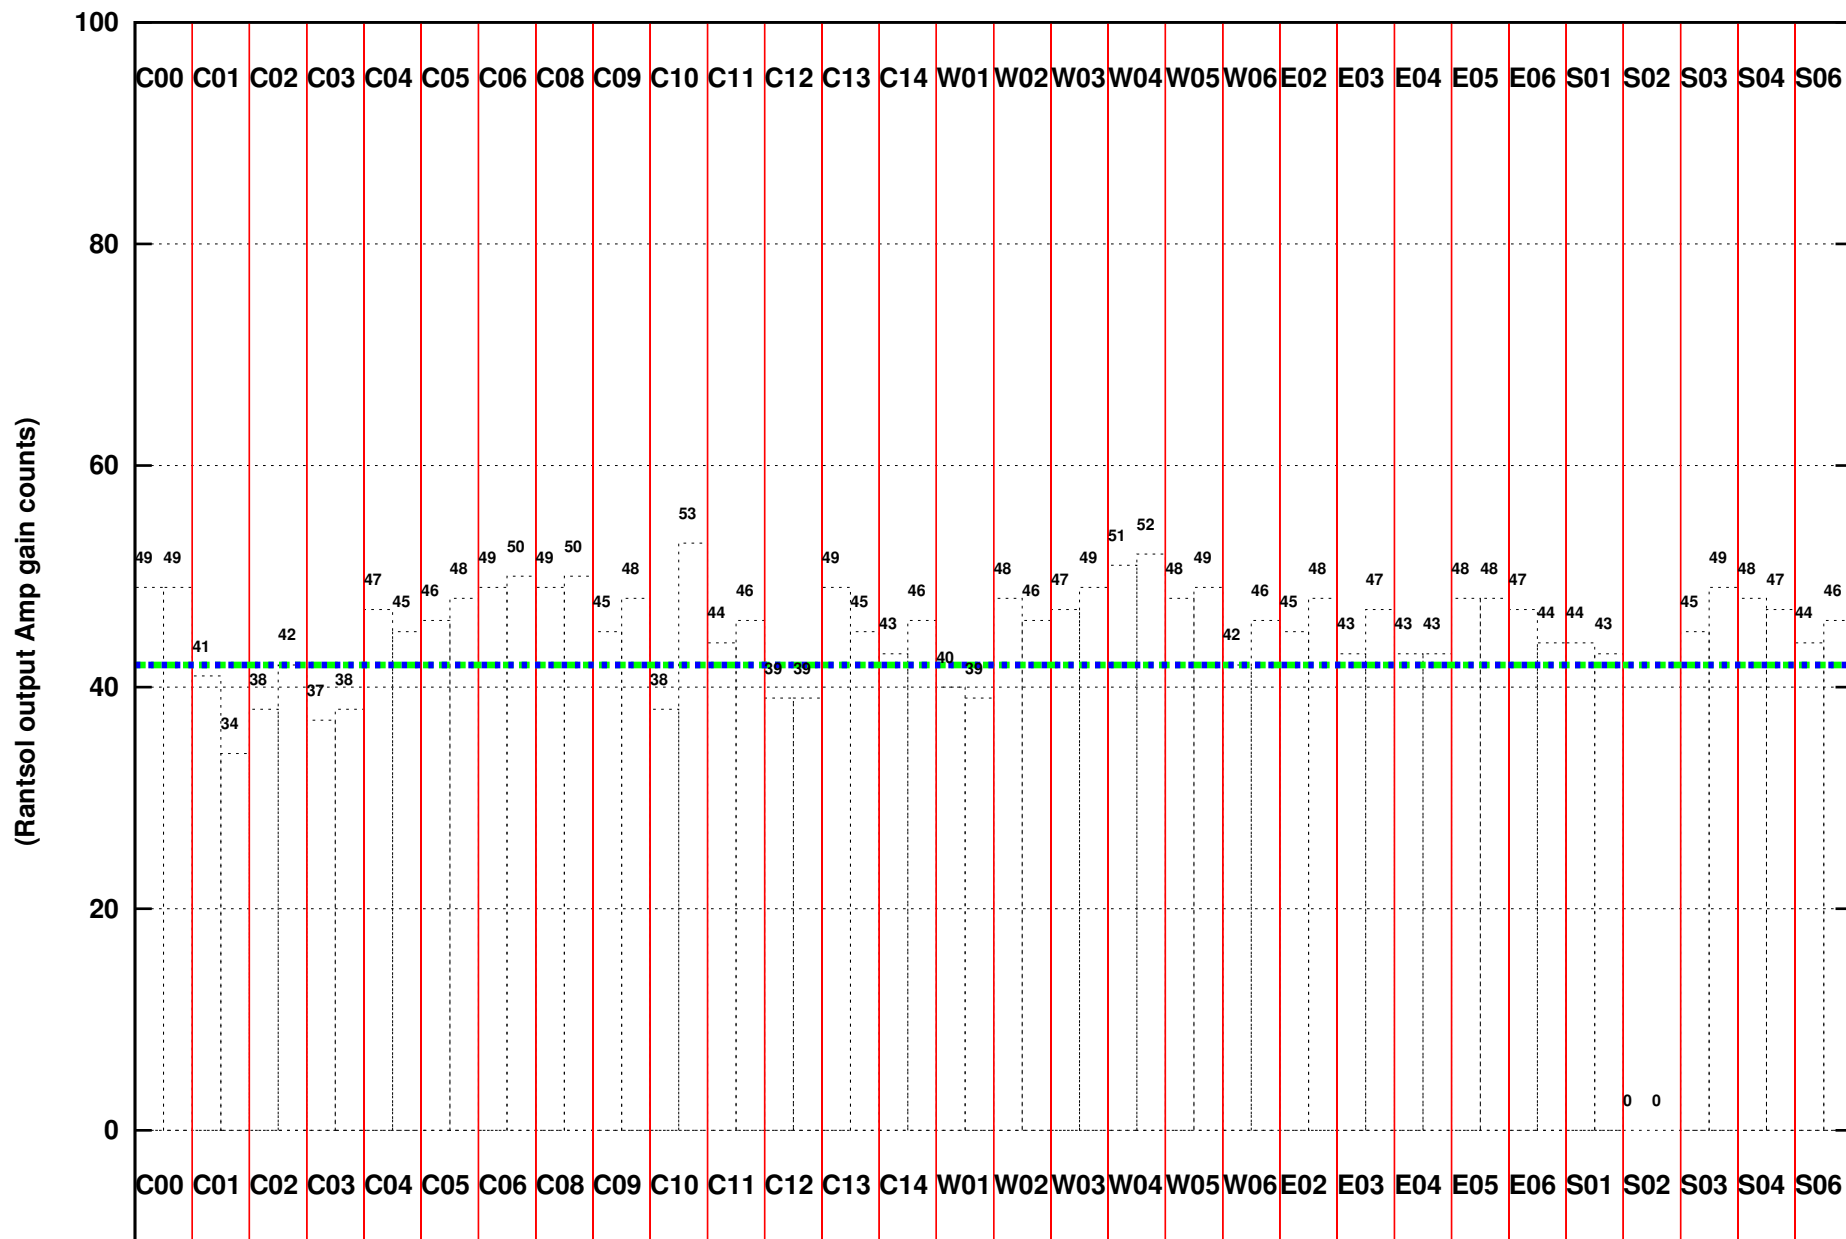

FRINGE STATUS (Rf:1413.637,1413.637 MHz., LO1:1345.000,1345.000 MHz., LO4/5:131.363,173.637 MHz.)

(File:/gsbifrddata/08sep/28_048_08sep2015.lta, scan:0, chan:80, Src:3C48, Date:08Sep2015 03:21:59)