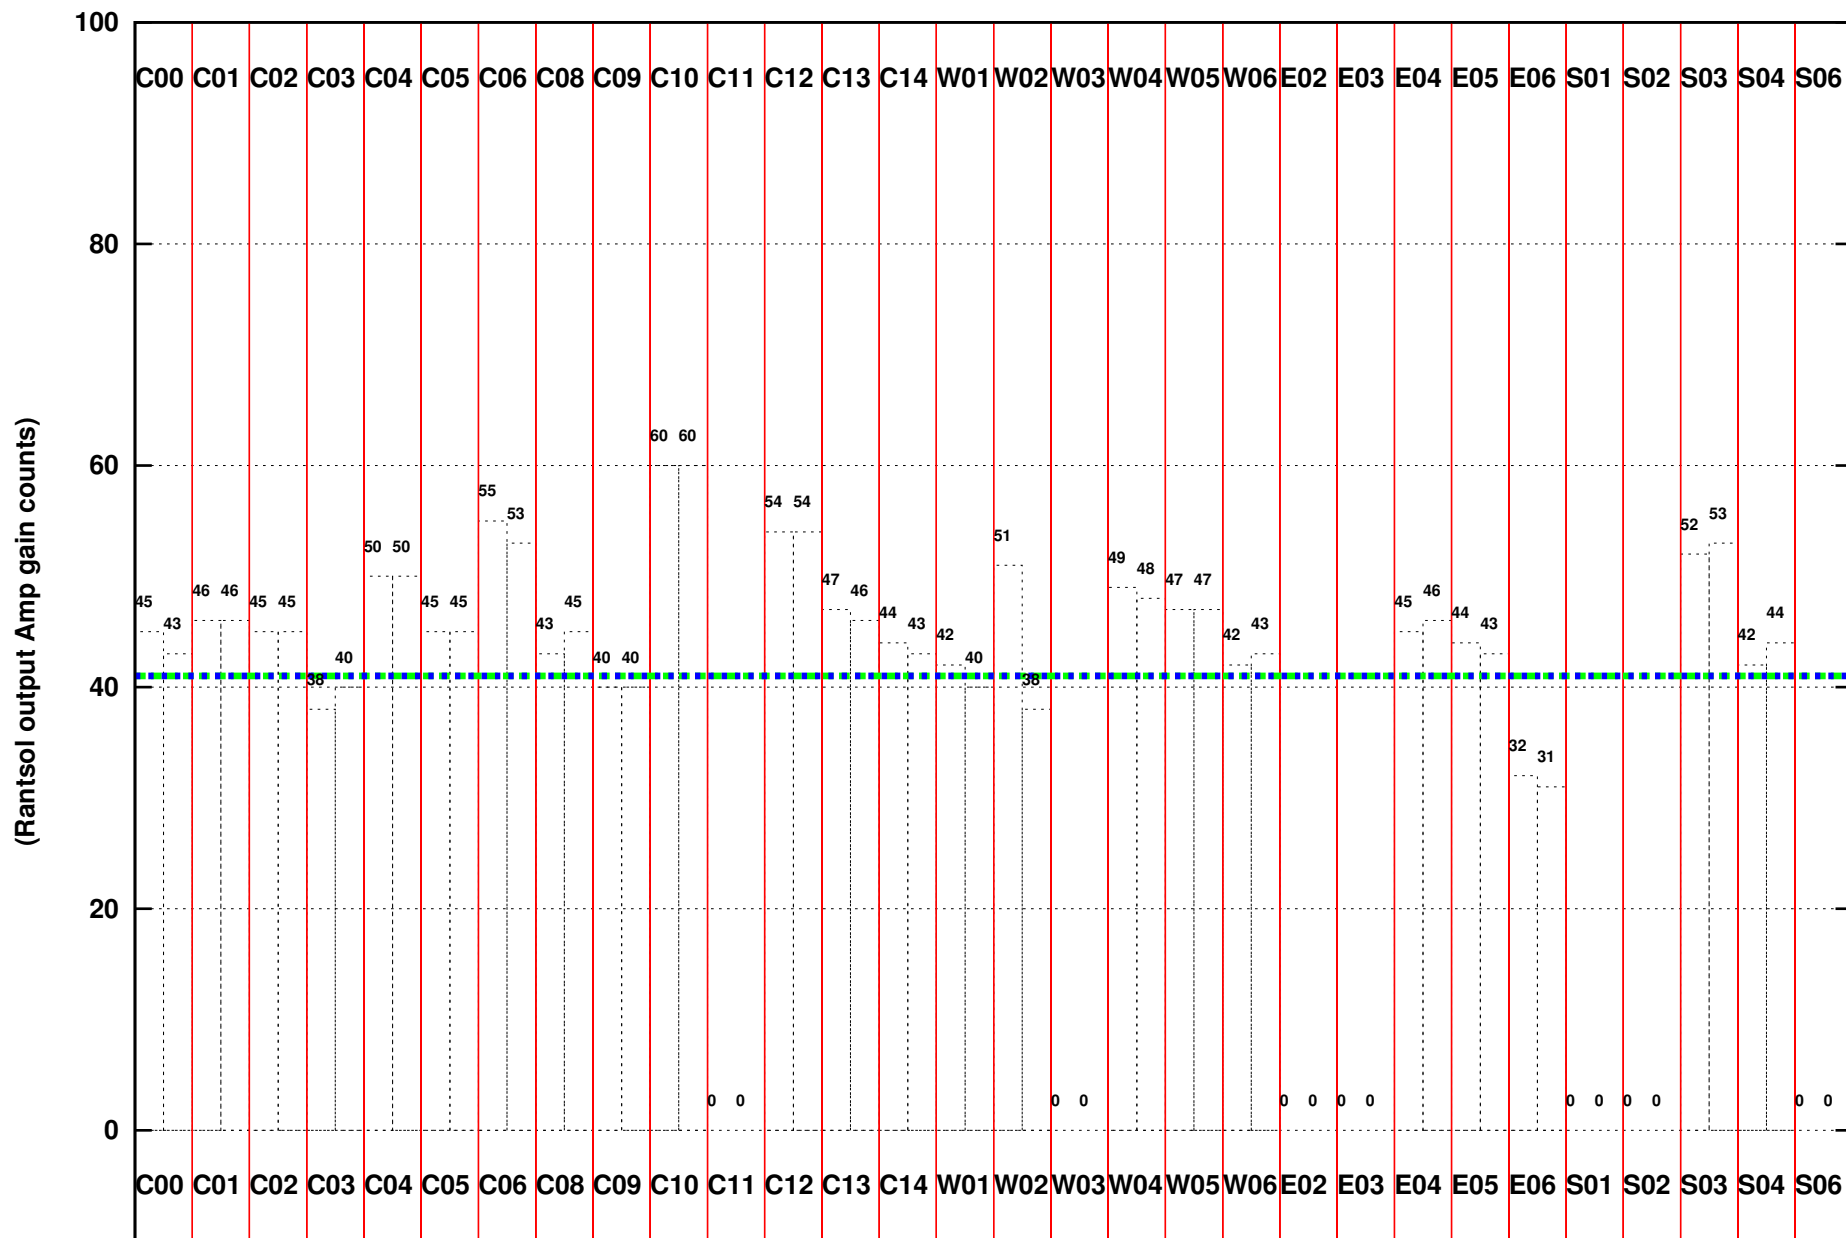

FRINGE STATUS (Rf:591.000,591.000 MHz., LO1:540.000,540.000 MHz., LO4/5:149.000,156.000 MHz.)

(File:/gsbifrddata/11sep/28_075_11sep2015.lta, scan:0, chan:80, Src:3C48, Date:11Sep2015 02:40:54)