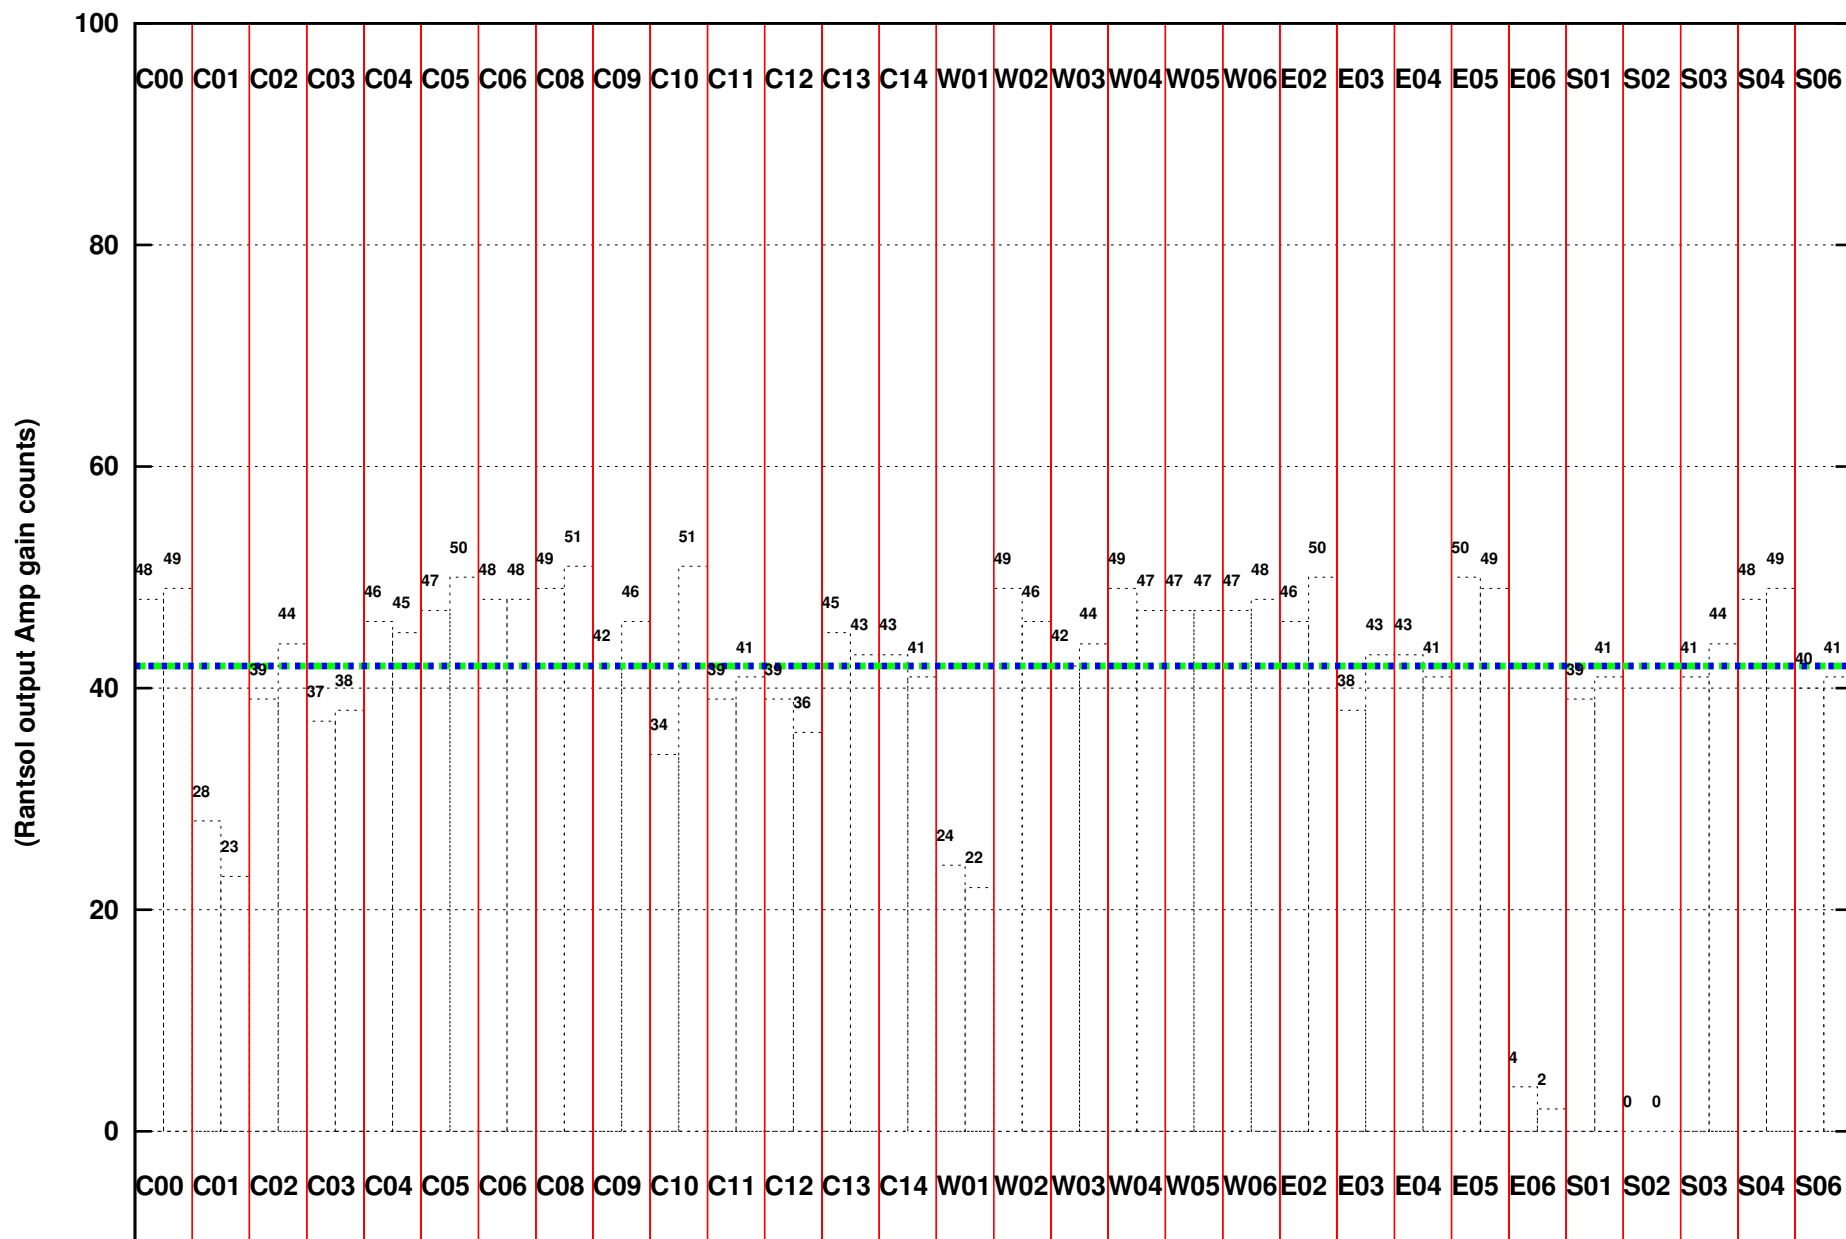

FRINGE STATUS (Rf:1411.420,1411.420 MHz., LO1:1340.000,1340.000 MHz., LO4/5:128.580,176.420 MHz.)

(File:/gsbifrddata/13sep/27_035_13sep2015_8s.lta, scan:0, chan:80, Src:3C48, Date:13Sep2015 02:24:55)