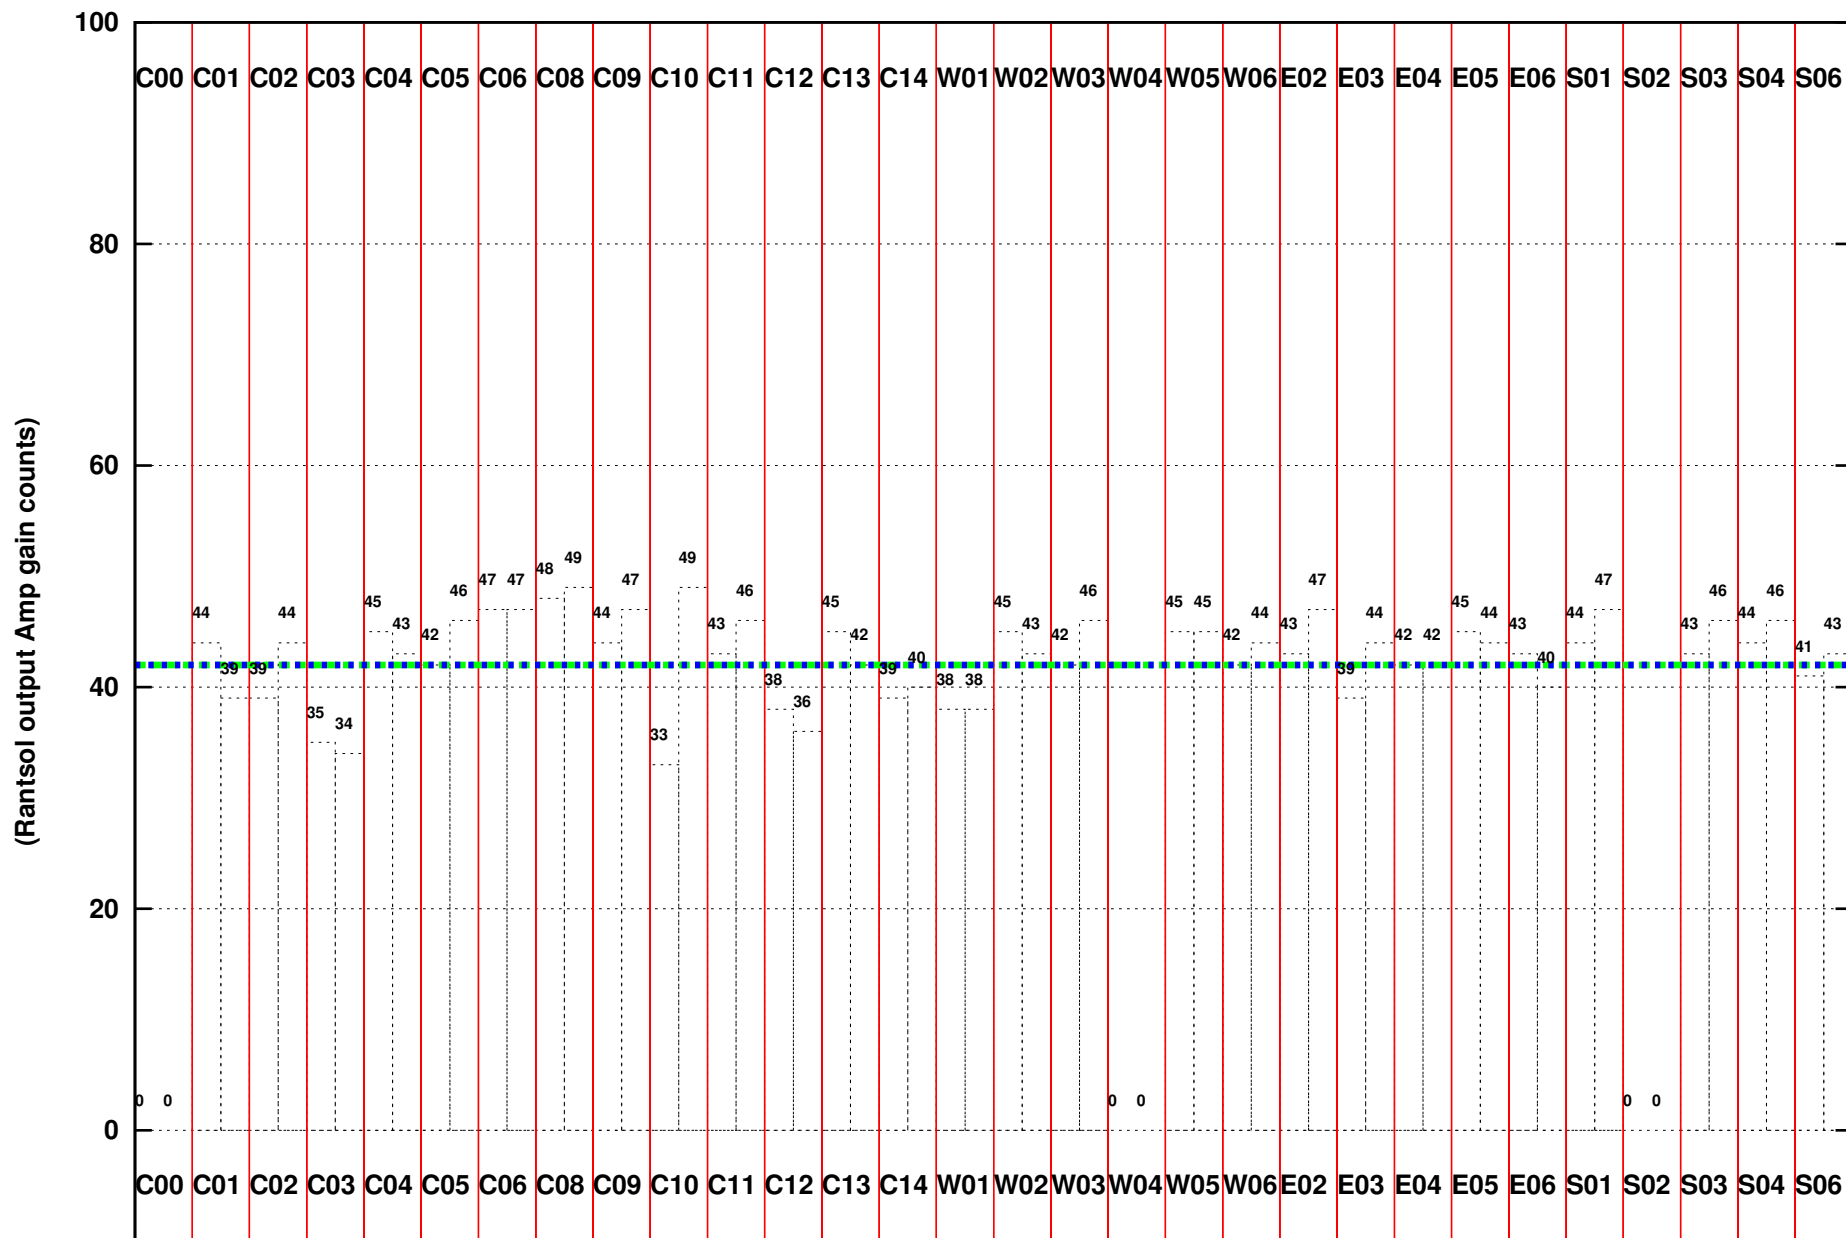

FRINGE STATUS (Rf:1415.477,1415.477 MHz., LO1:1345.000,1345.000 MHz., LO4/5:129.523,175.477 MHz.)

(File:/gsbifrddata/17sep/27_037_17sep2015.lta, scan:0, chan:80, Src:3C147, Date:17Sep2015 09:19:14)