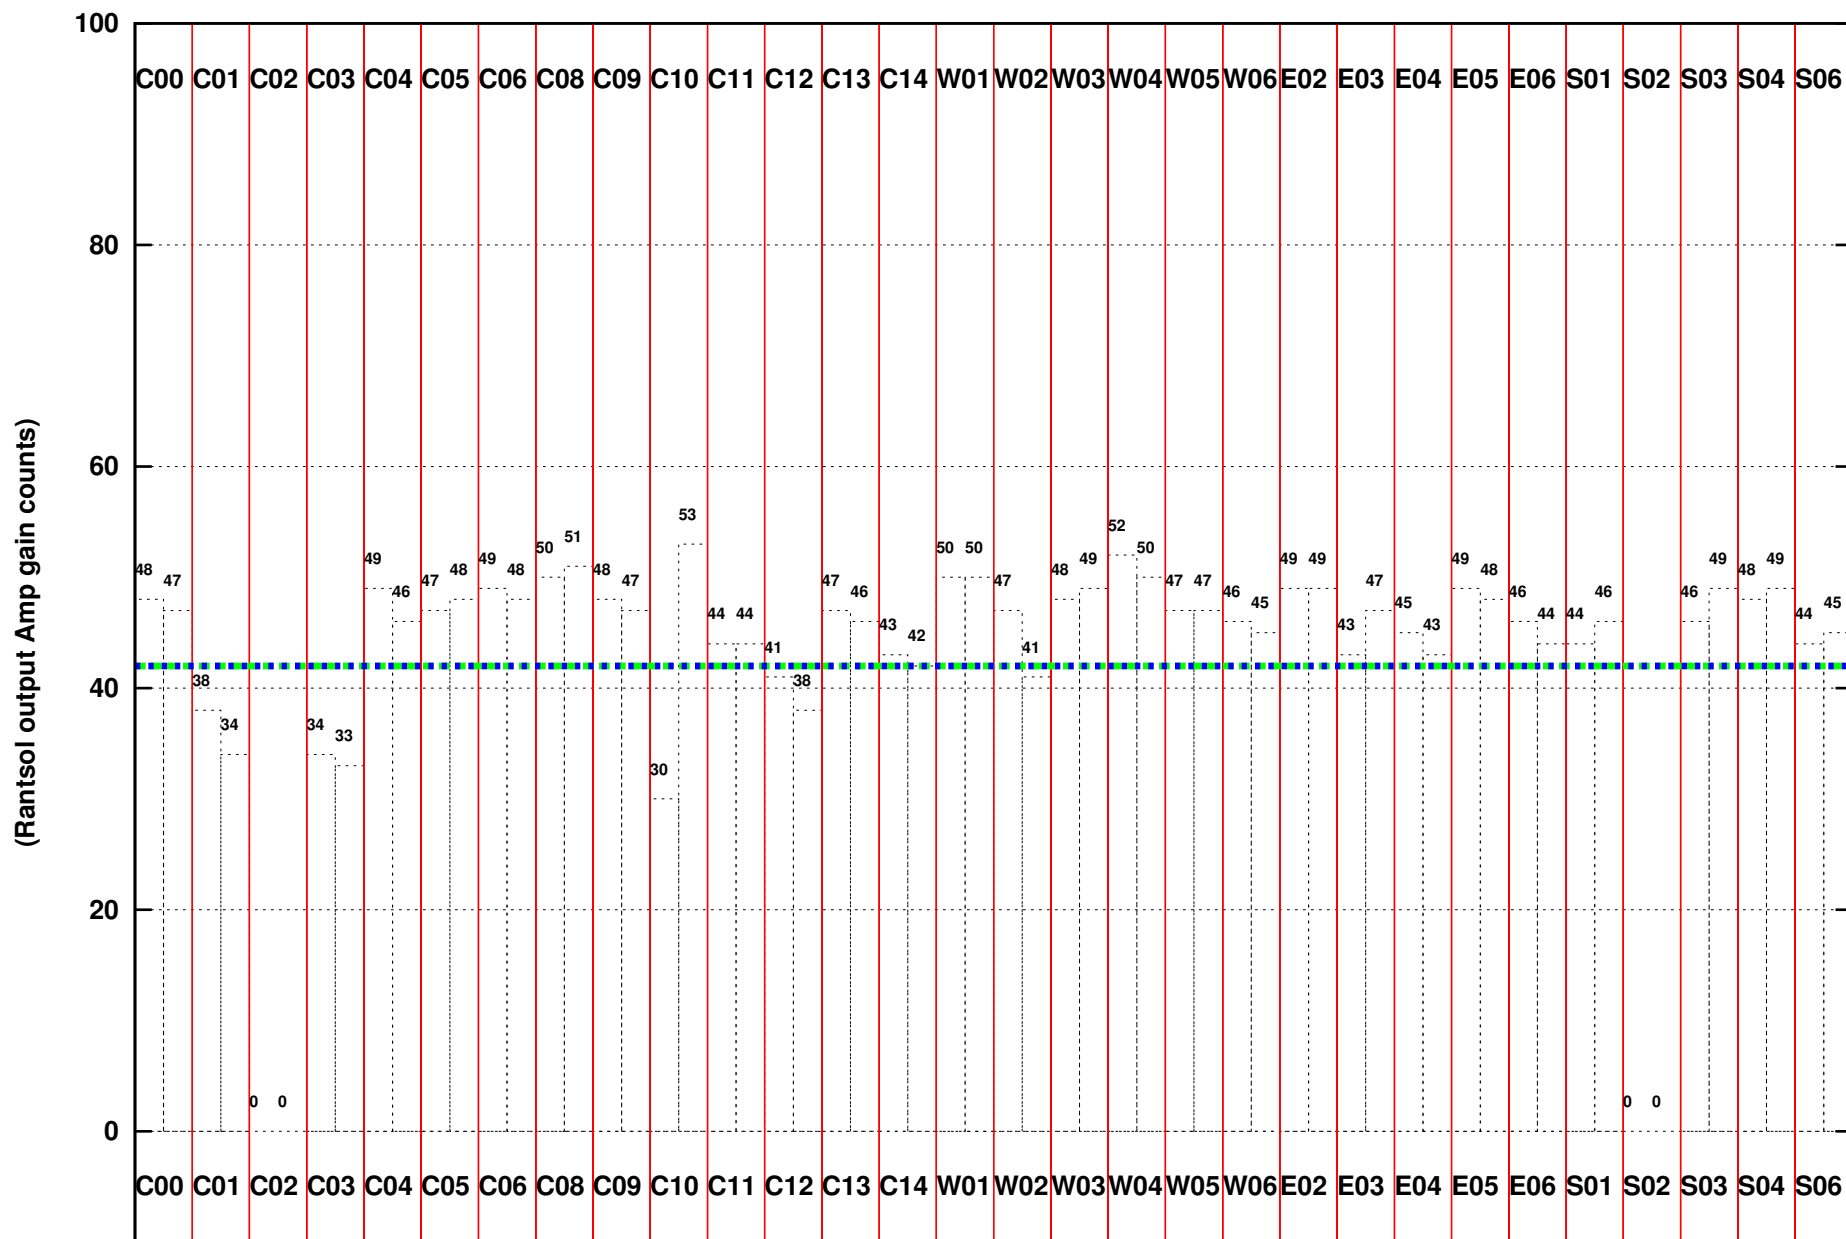

FRINGE STATUS (Rf:1392.141,1392.141 MHz., LO1:1325.000,1325.000 MHz., LO4/5:132.859,172.141 MHz.)

( File:/gsbifdata/21sep/28\_019\_21sep2015.lta, scan:0, chan:80, Src:3C147, Date:21Sep2015 05:39:15)