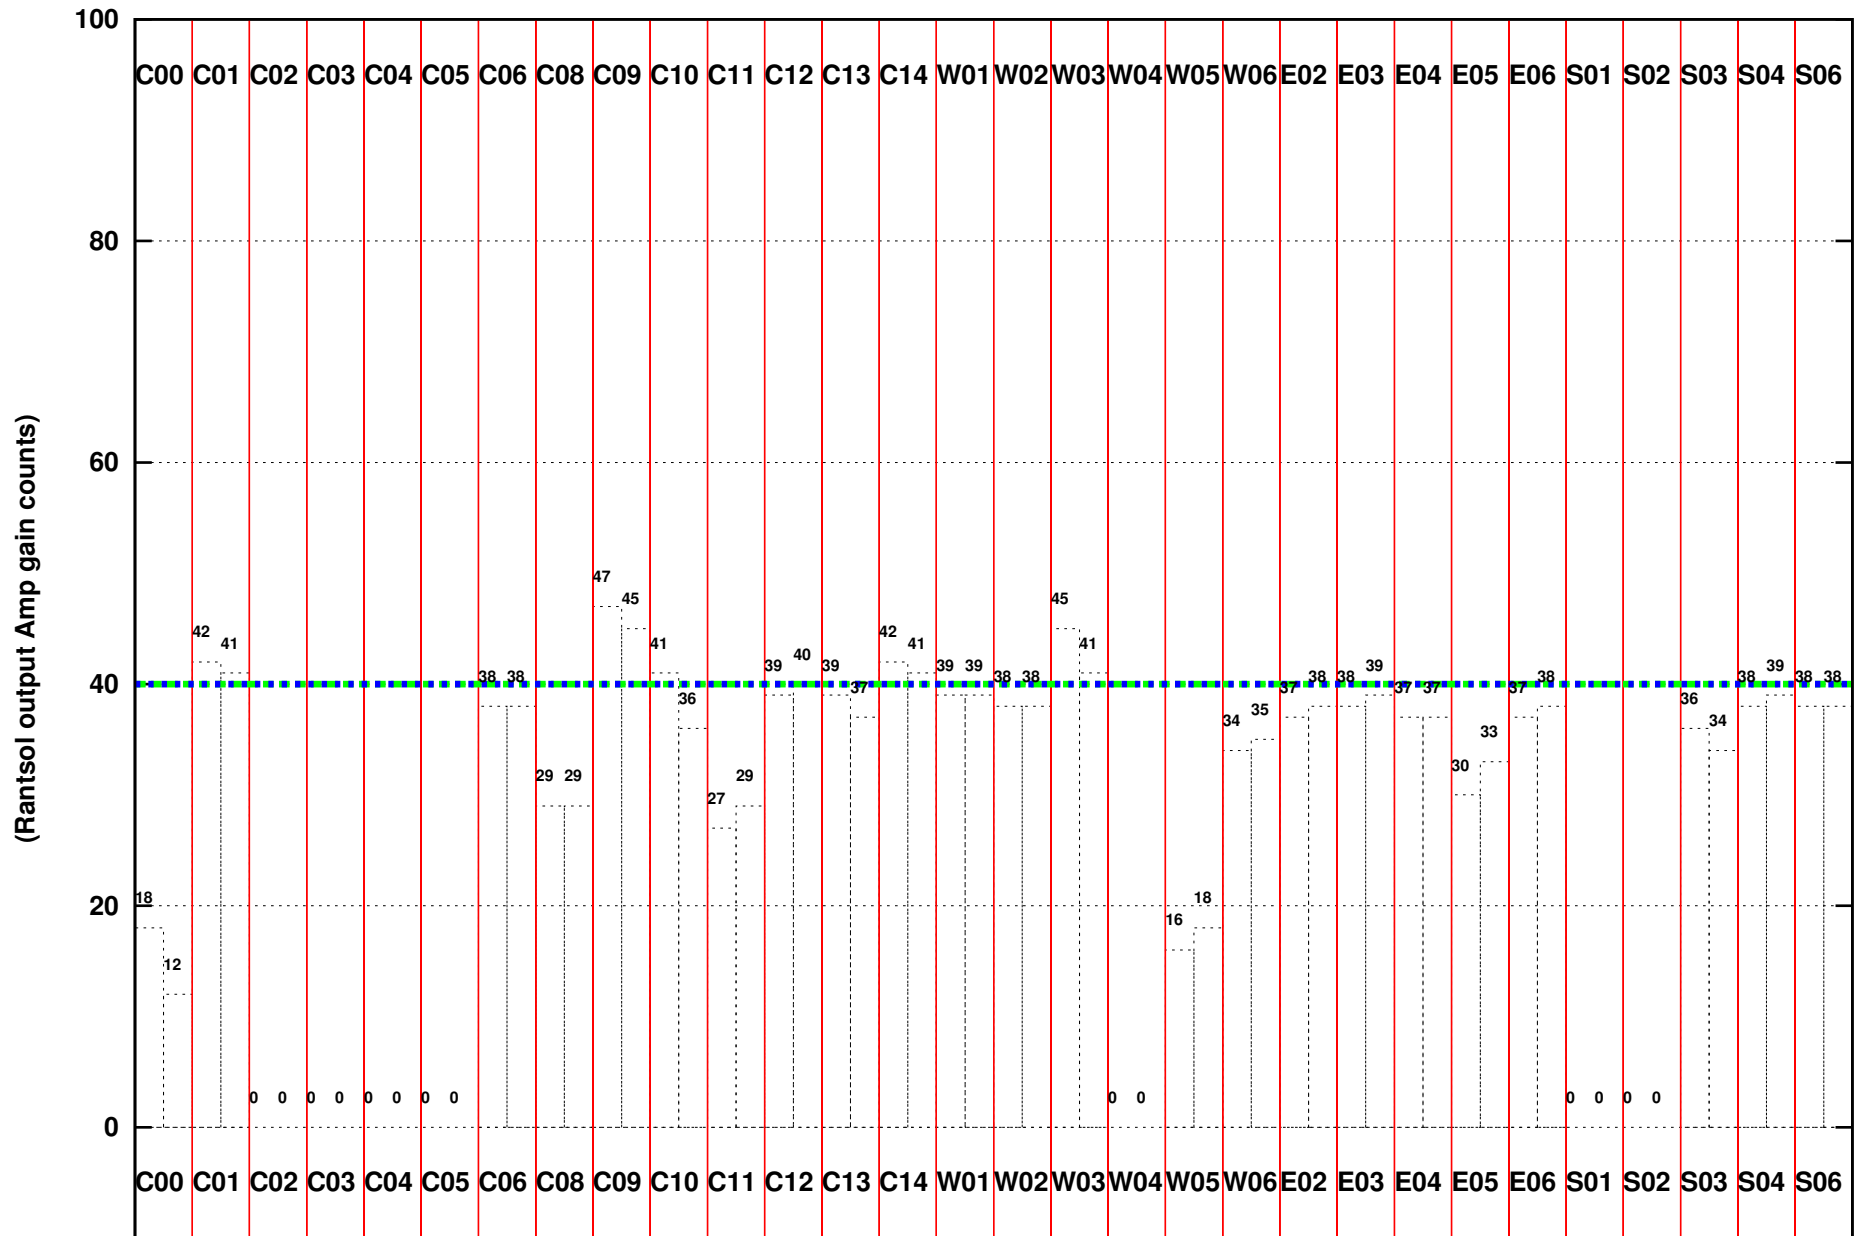

FRINGE STATUS (Rf:306.000,306.000 MHz., LO1:255.000,255.000 MHz., LO4/5:149.000,156.000 MHz.)

(File:/gsbifdata/21sep/28_061_21sep2015.lta, scan:0, chan:80, Src:3C286, Date:21Sep2015 13:14:00)