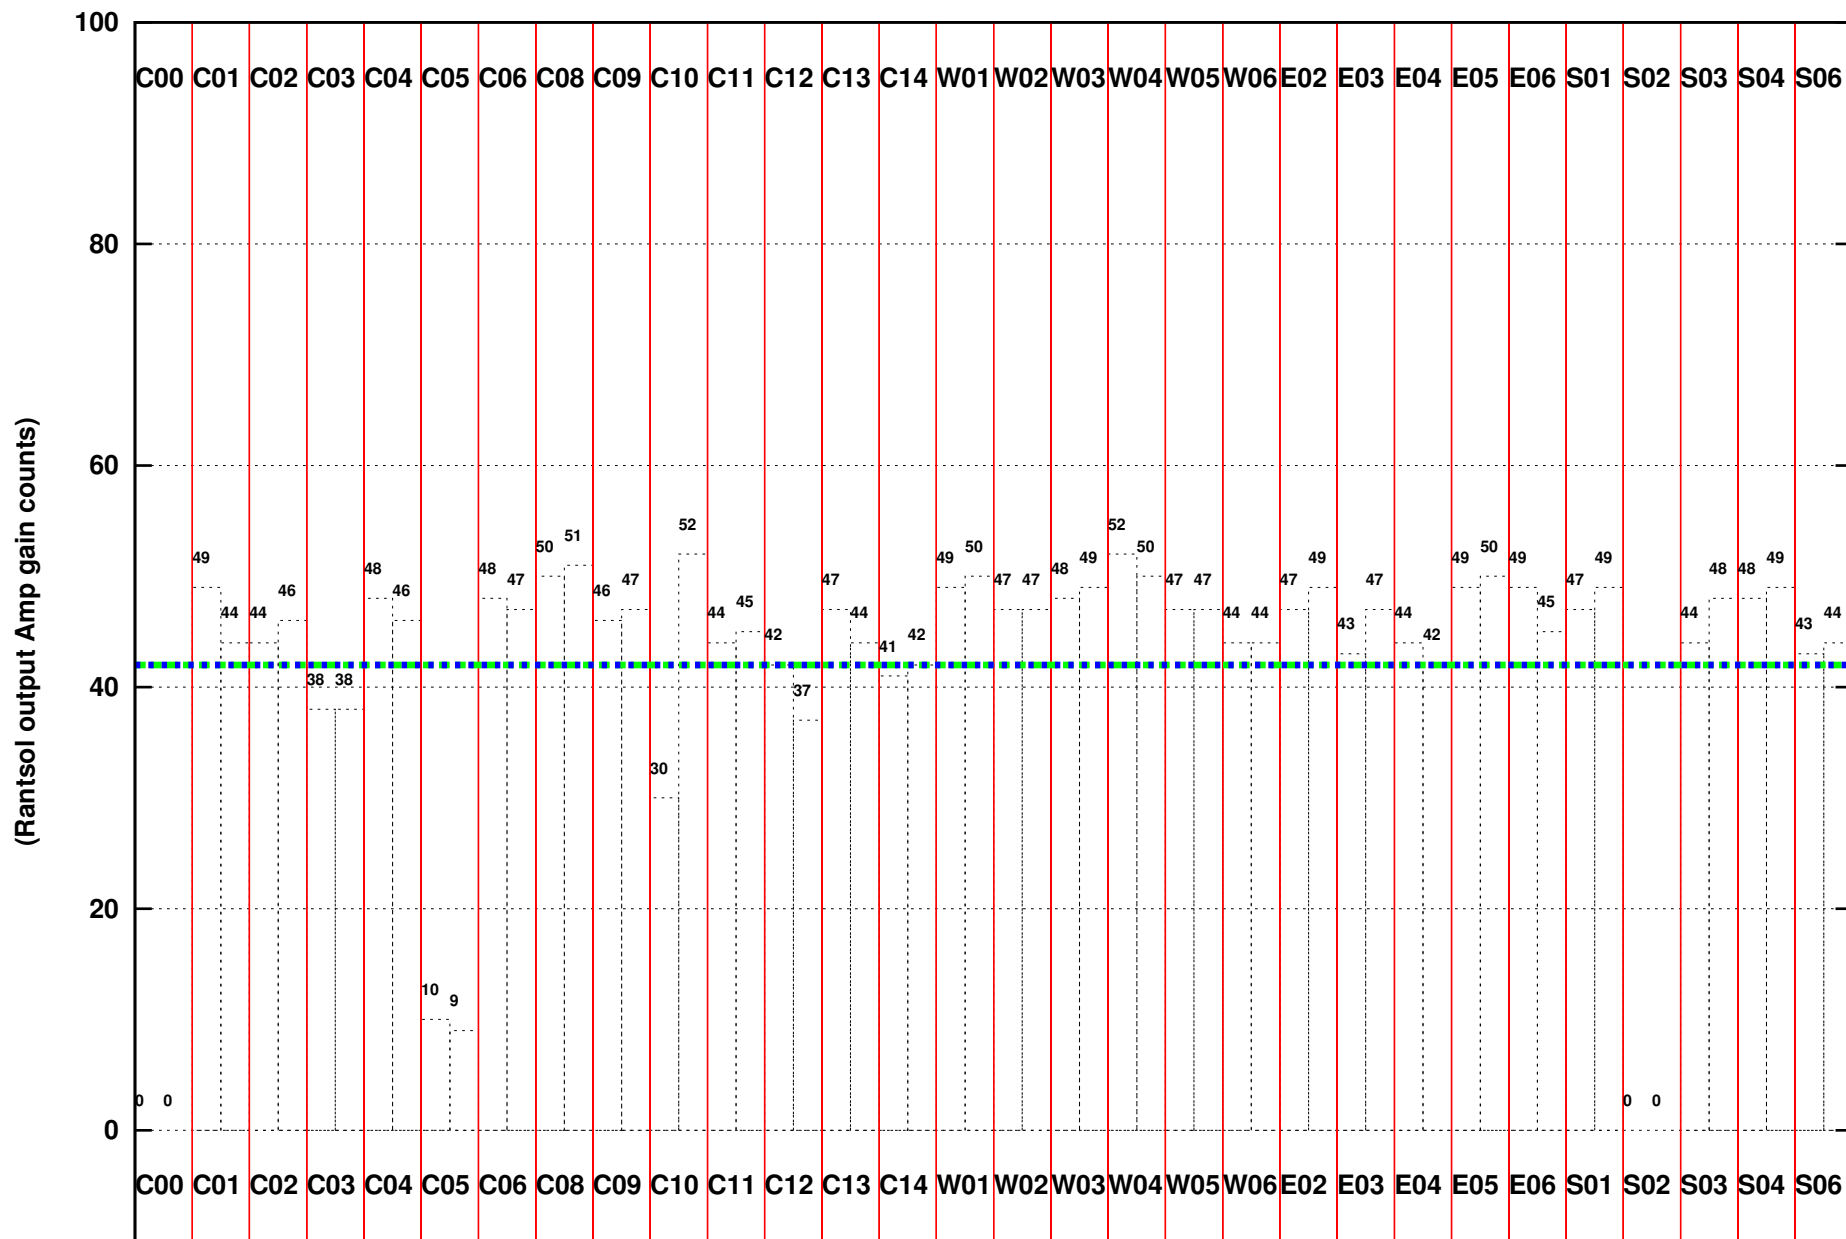

FRINGE STATUS (Rf:1392.141,1392.141 MHz., LO1:1325.000,1325.000 MHz., LO4/5:132.859,172.141 MHz.)

(File:/gsbifrddata1/22sep/28_019_22sep2015.lta, scan:0, chan:80, Src:3C147, Date:22Sep2015 04:06:37)