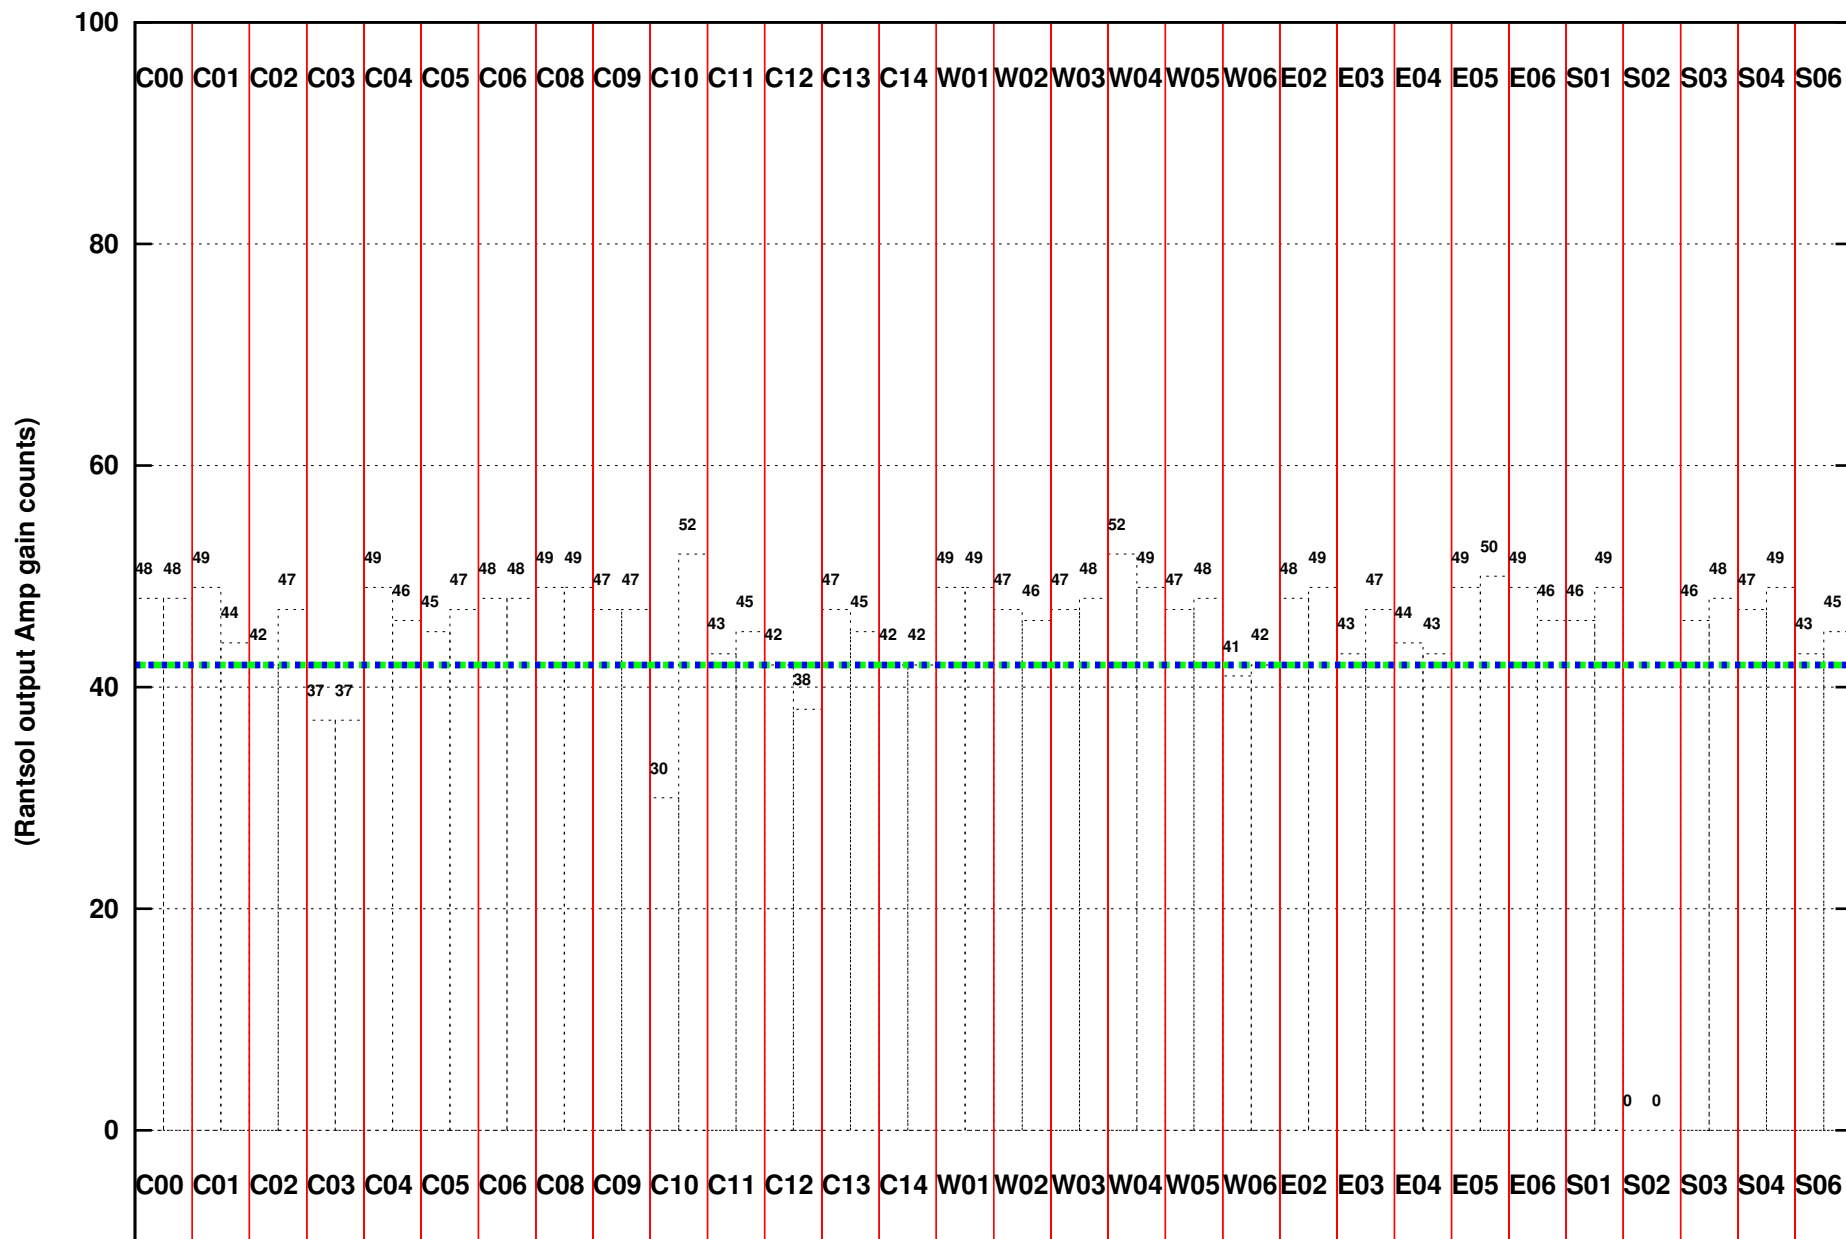

FRINGE STATUS (Rf:1392.141,1392.141 MHz., LO1:1325.000,1325.000 MHz., LO4/5:132.859,172.141 MHz.)

(File:/gsbifdata/23sep/28_019_23sep2015.lta, scan:0, chan:80, Src:3C147, Date:23Sep2015 04:00:05)