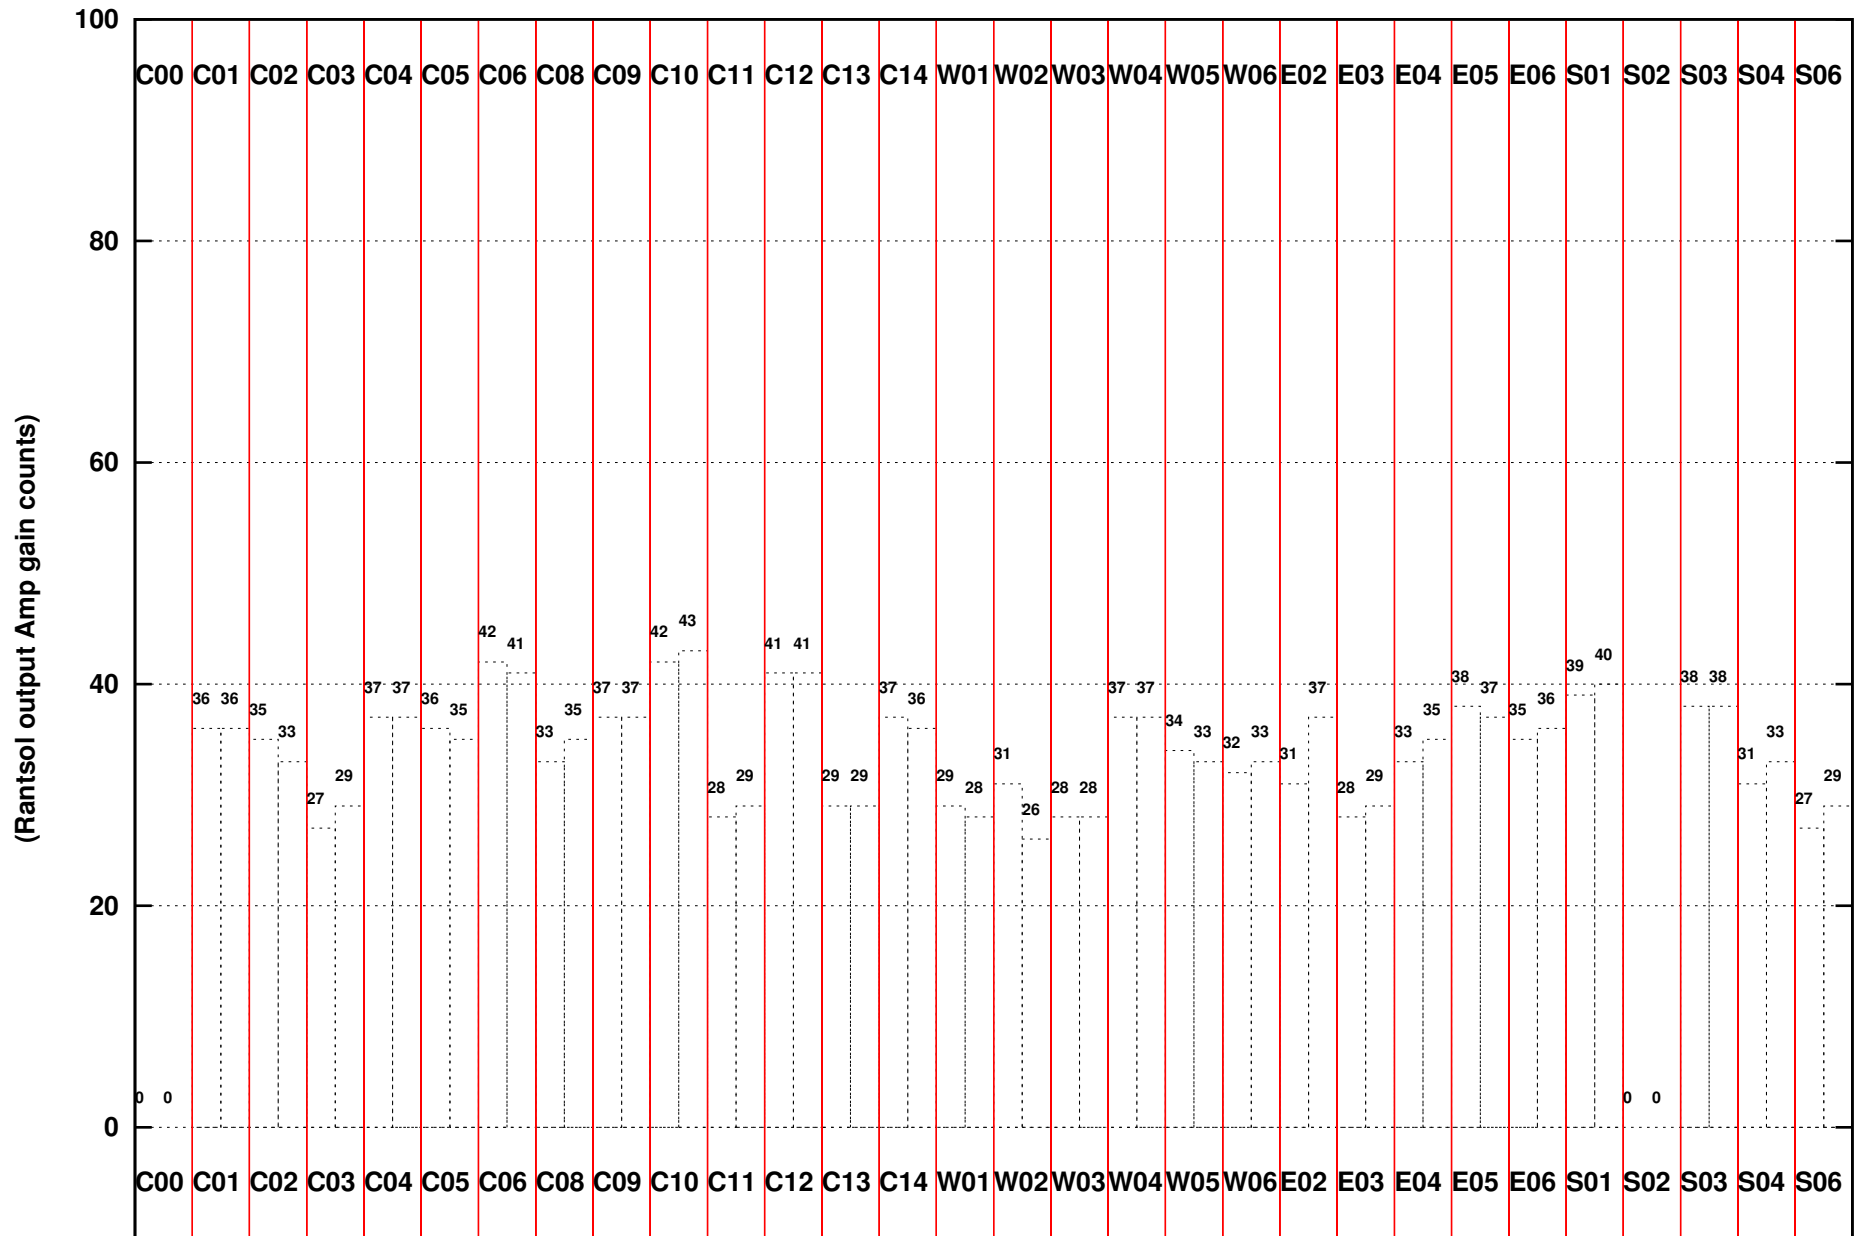

FRINGE STATUS (Rf:591.000,591.000 MHz., LO1:540.000,540.000 MHz., LO4/5:149.000,156.000 MHz.)

(File:/gsbifrddata/24sep/28_075_24sep2015.lta, scan:0, chan:80, Src:3C468.1, Date:24Sep2015 19:47:18)