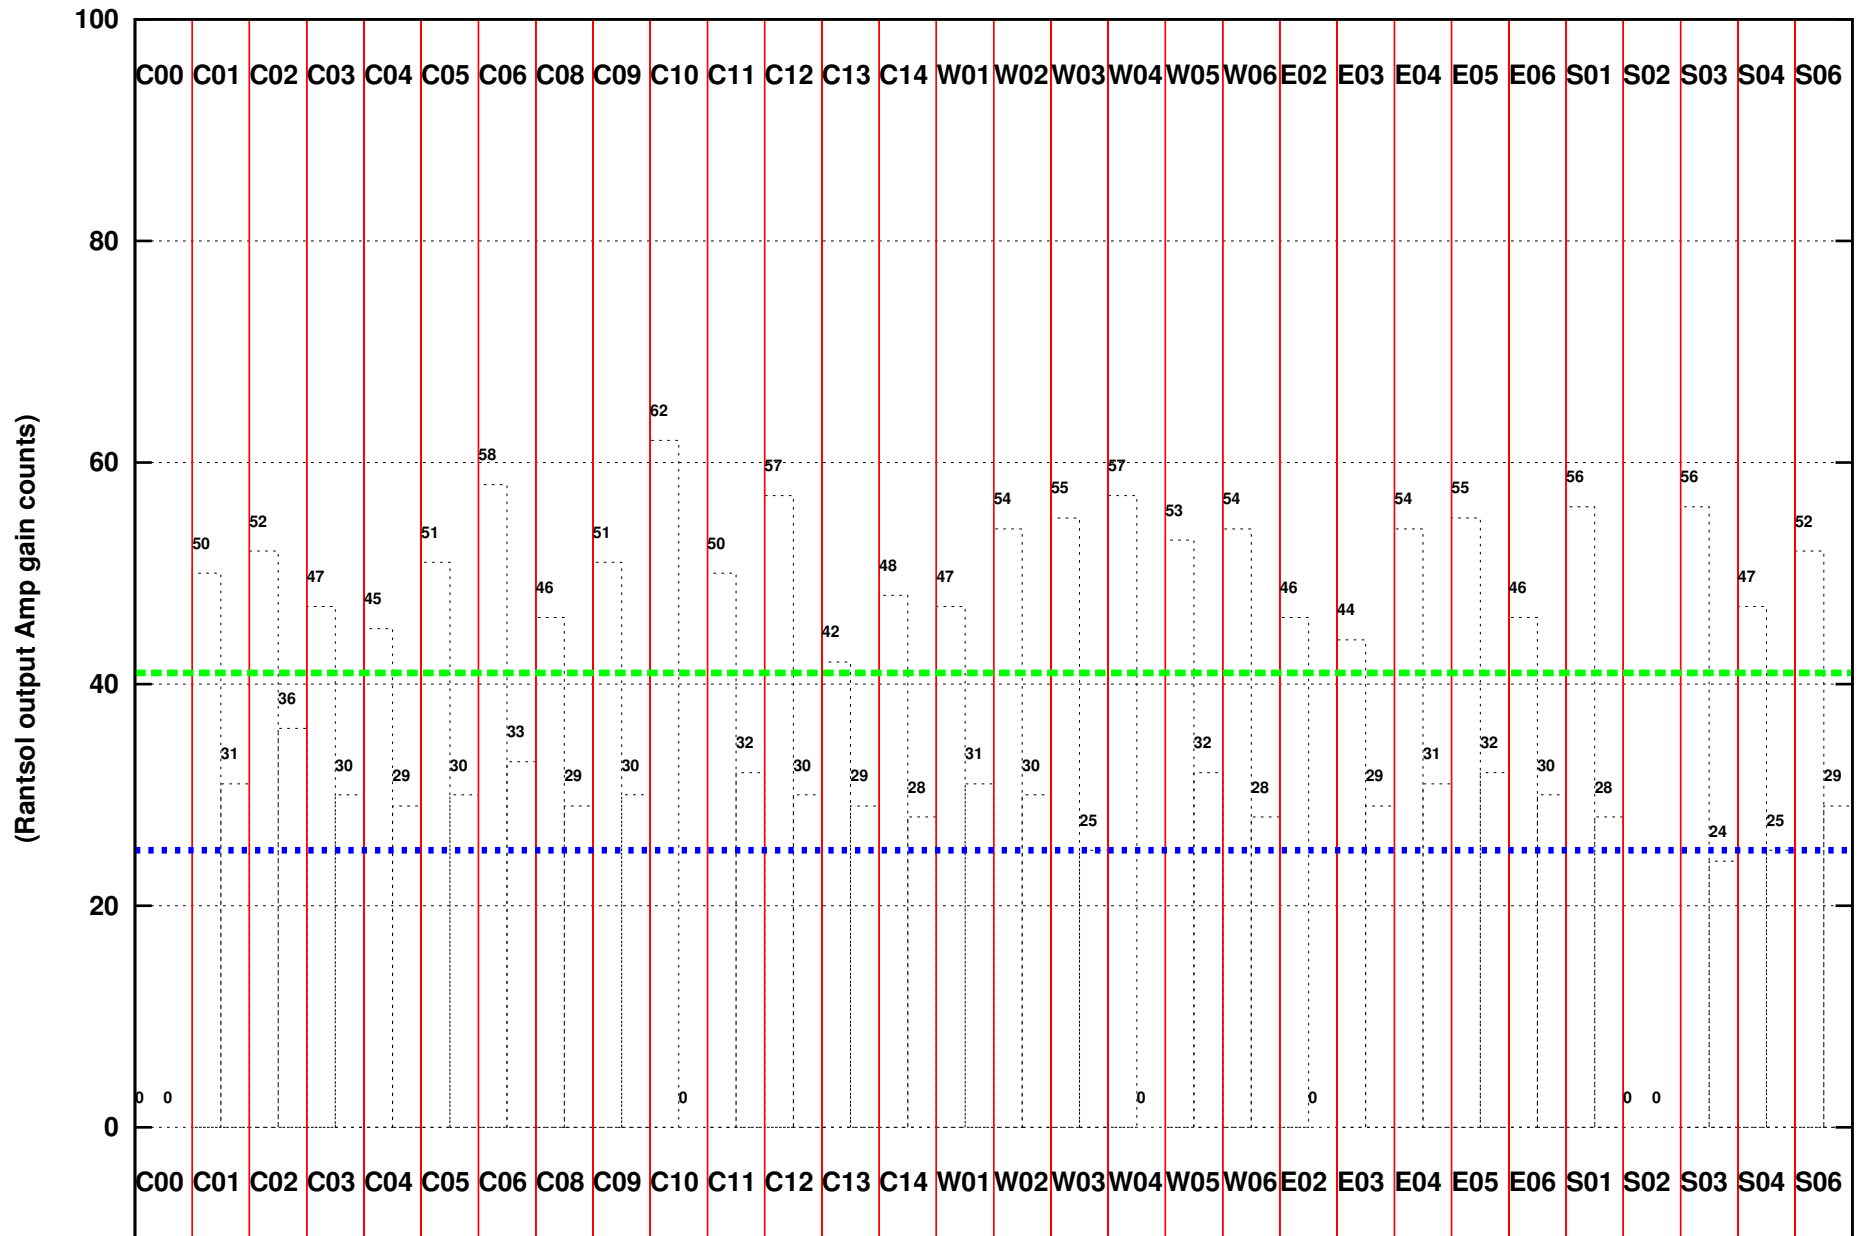

FRINGE STATUS (Rf:629.000,253.000 MHz., LO1:680.000,304.000 MHz., LO4/5:149.000,156.000 MHz.)

(File:/gsbifrddata/25sep/28_084_25sep2015.lta, scan:0, chan:80, Src:3C48, Date:24Sep2015 23:37:52)