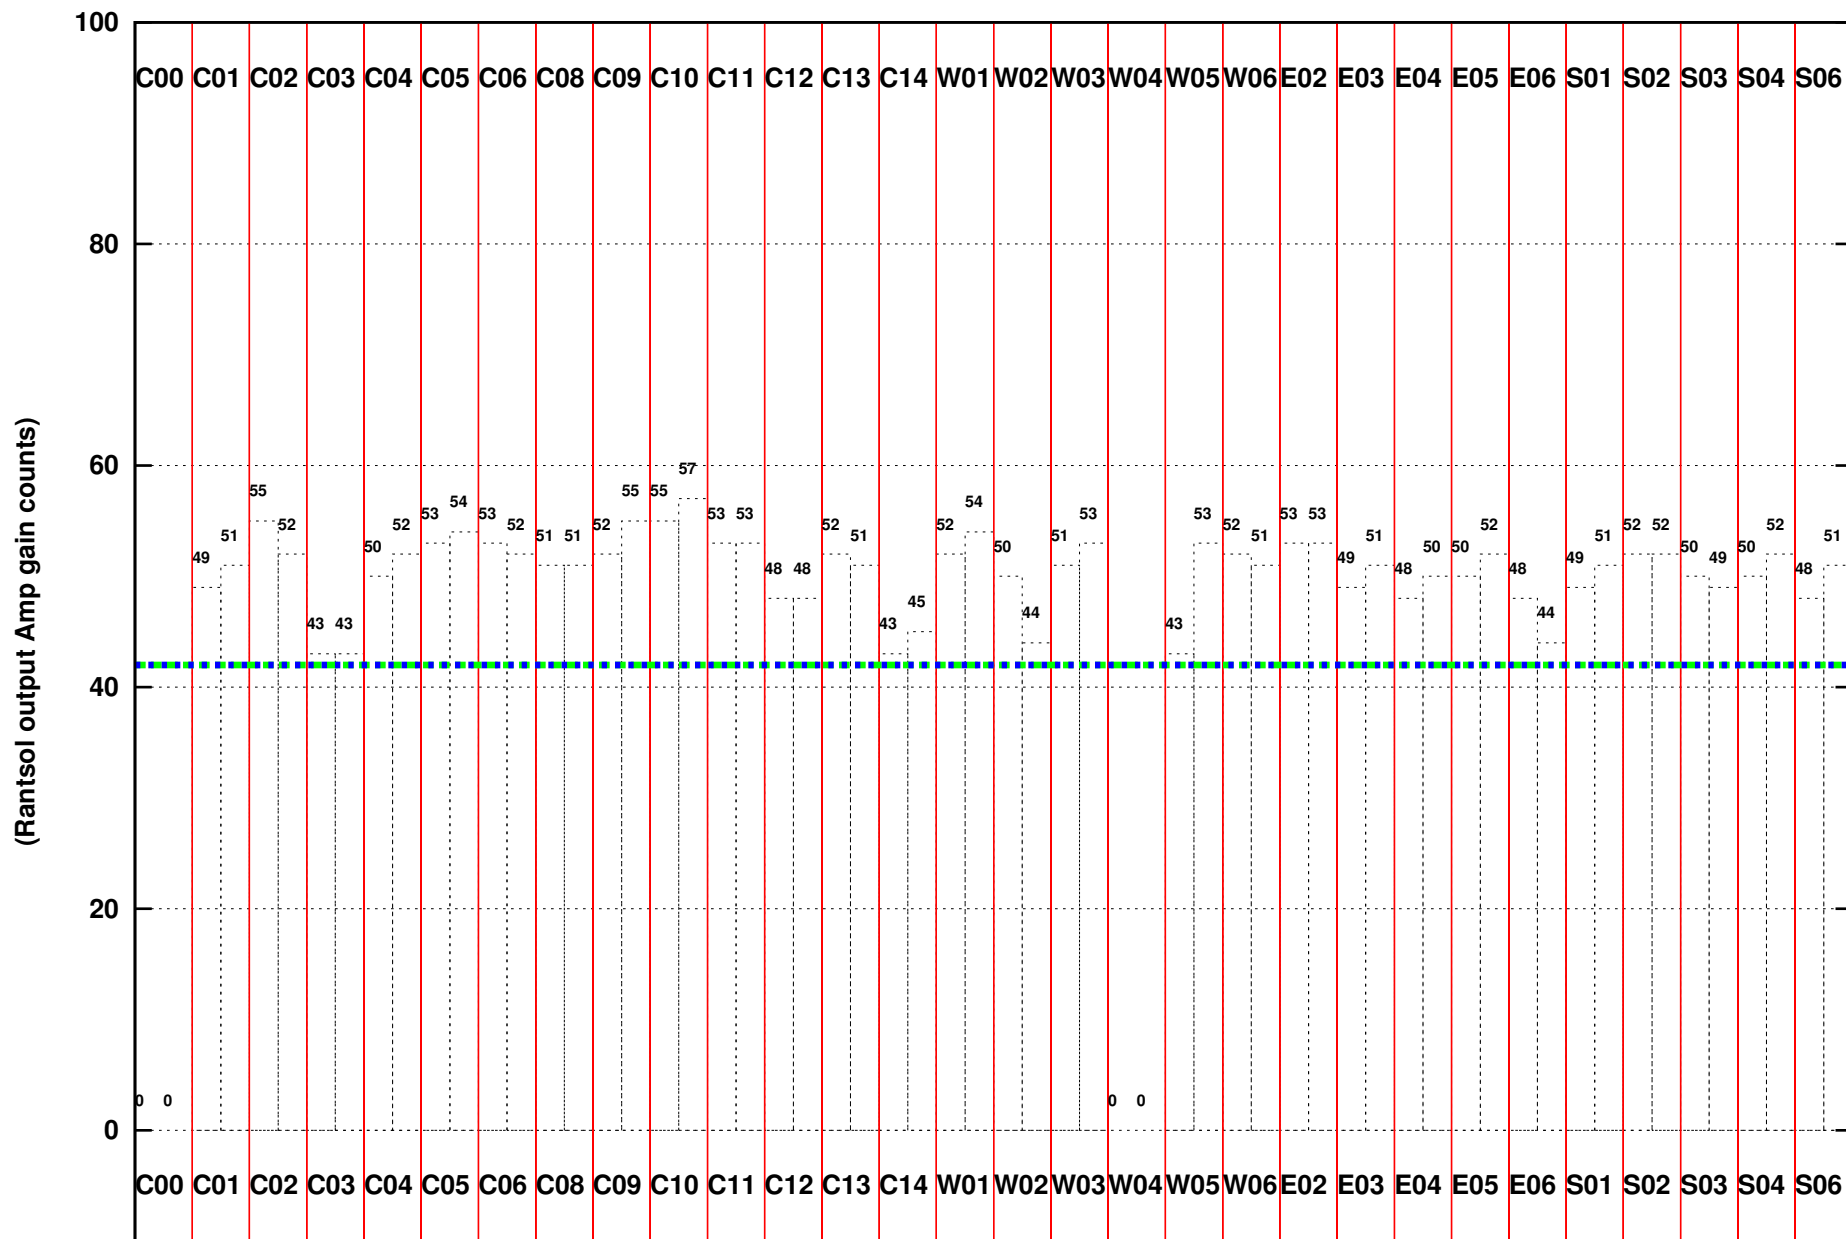

FRINGE STATUS (Rf:1155.428,1155.428 MHz., LO1:1095.000,1095.000 MHz., LO4/5:139.572,165.428 MHz.)

(File:/gsbifrdta/26sep/28_054_26sep2015.lta, scan:0, chan:80, Src:3C147, Date:26Sep2015 06:10:45)