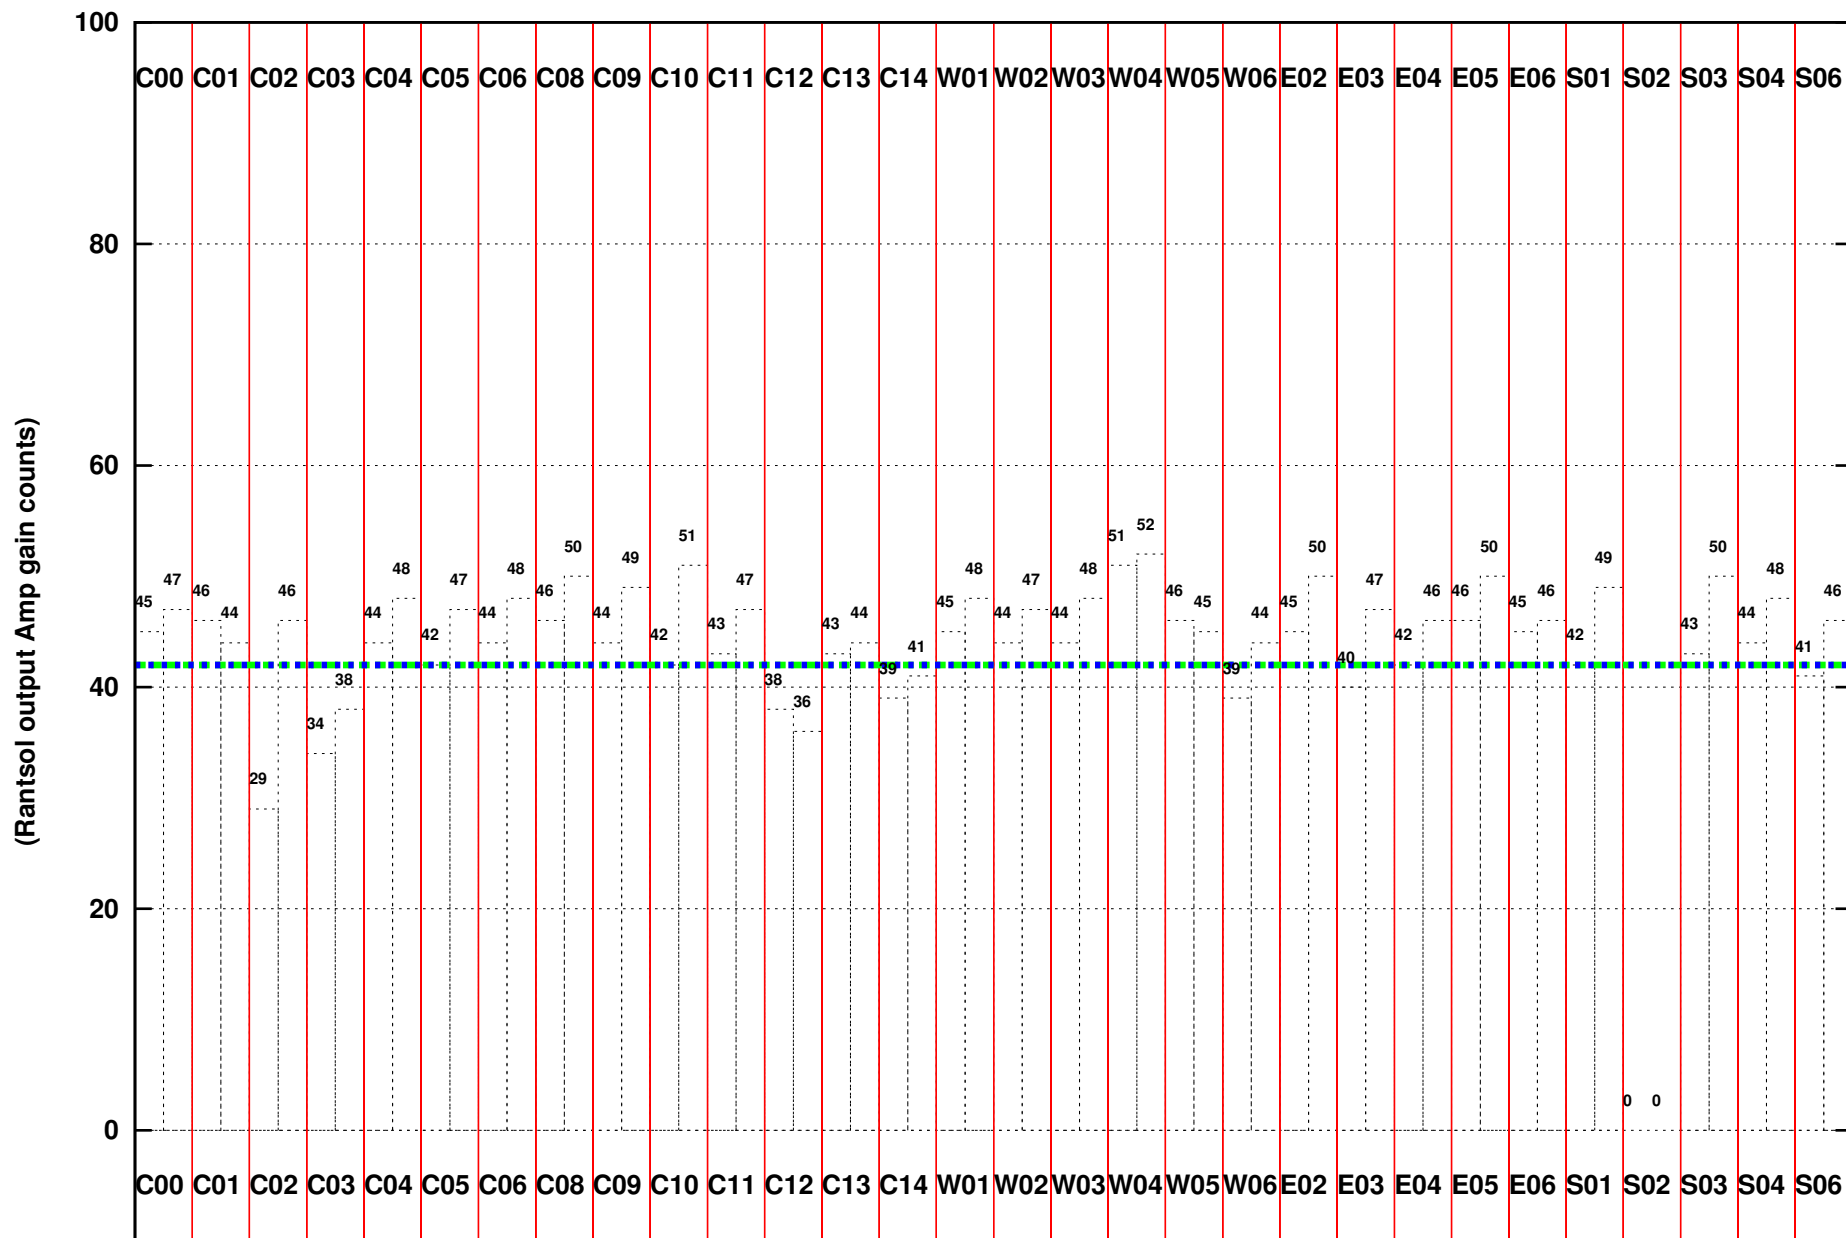

FRINGE STATUS (Rf:1372.000,1372.000 MHz., LO1:1310.000,1310.000 MHz., LO4/5:138.000,167.000 MHz.)

(File:/gsbifrdta/27sep/28_086_27sep2015.lta, scan:0, chan:80, Src:3C286, Date:27Sep2015 09:16:06)