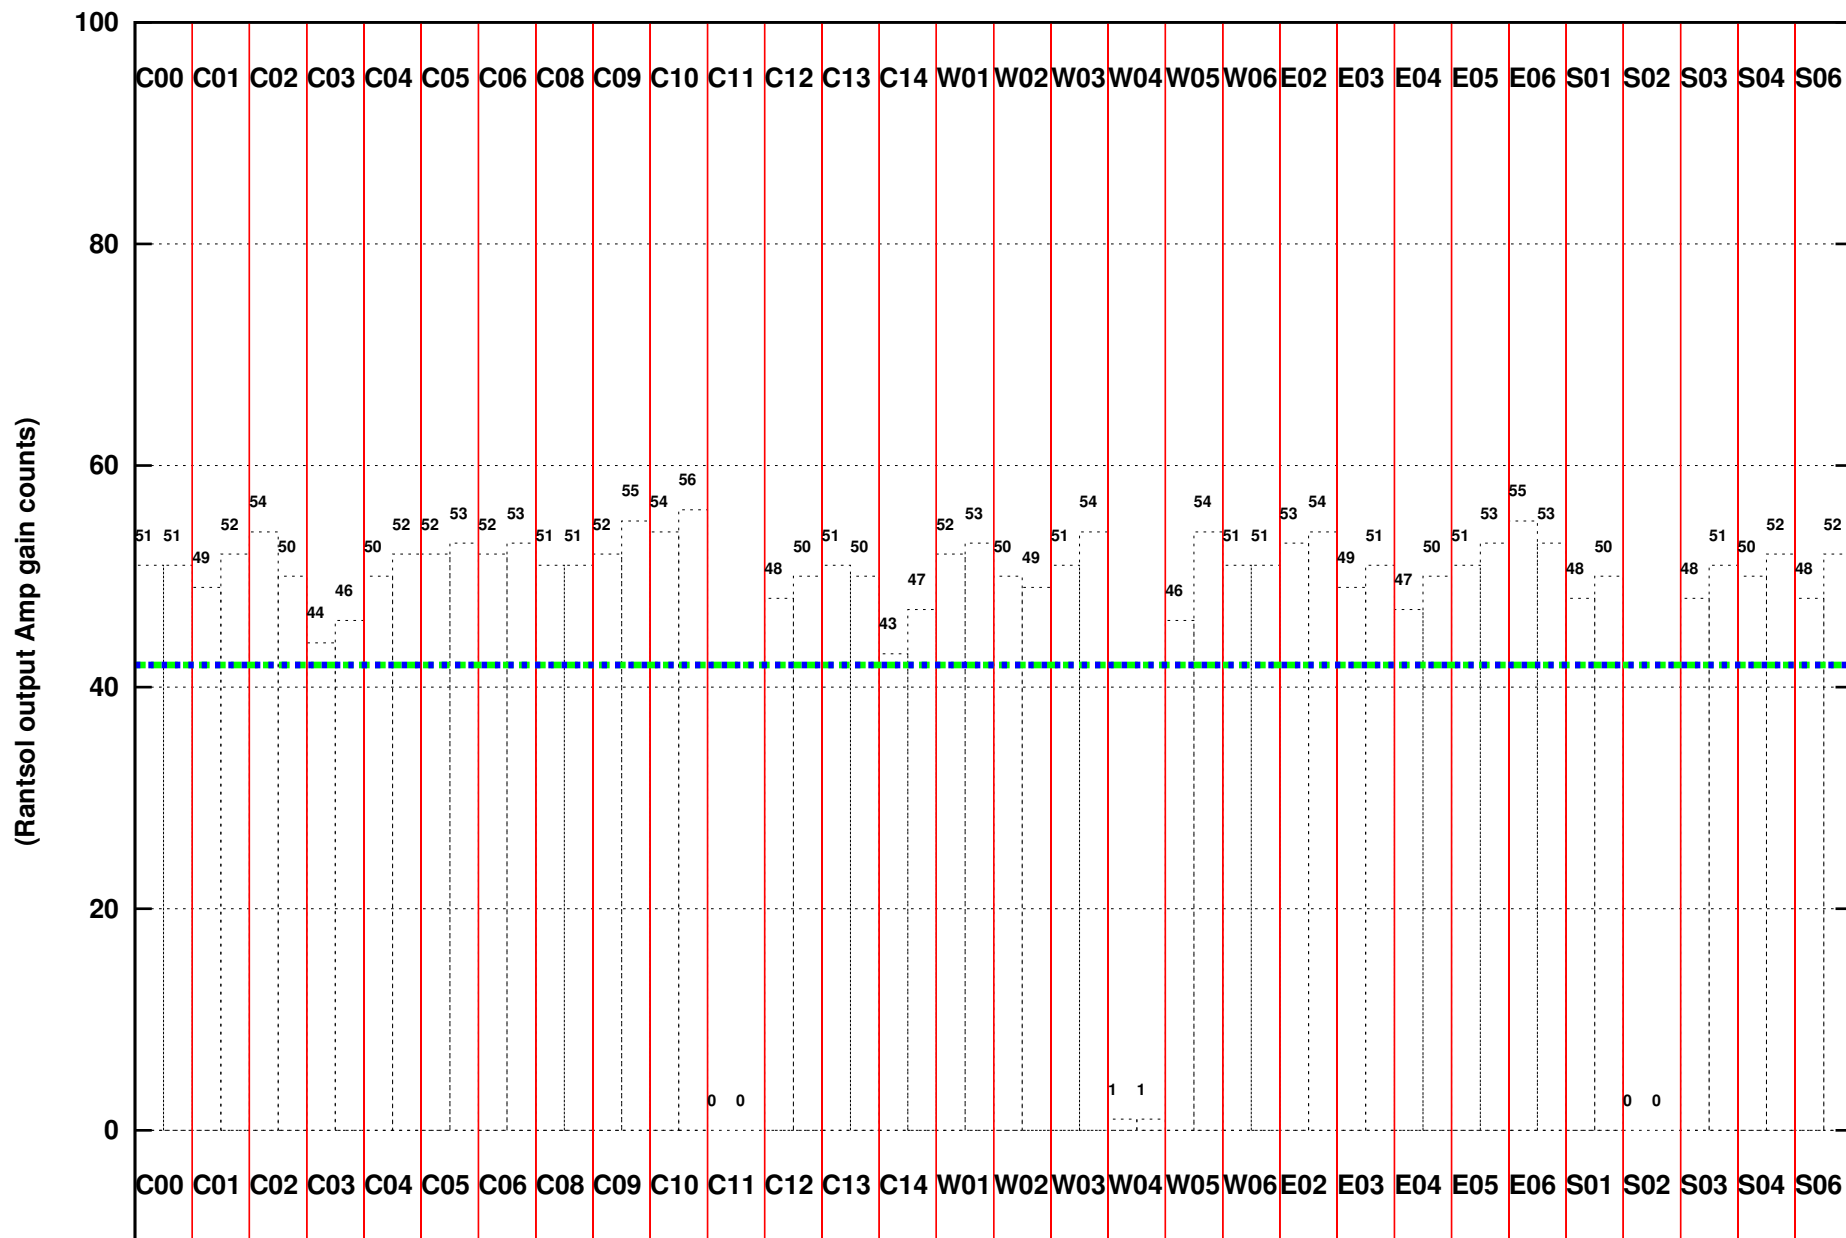

FRINGE STATUS (Rf:1155.428,1155.428 MHz., LO1:1095.000,1095.000 MHz., LO4/5:139.572,165.428 MHz.)

(File:/gsbifrddata/28sep/28_054_28sep2015.lta, scan:0, chan:80, Src:3C147, Date:28Sep2015 04:01:10)