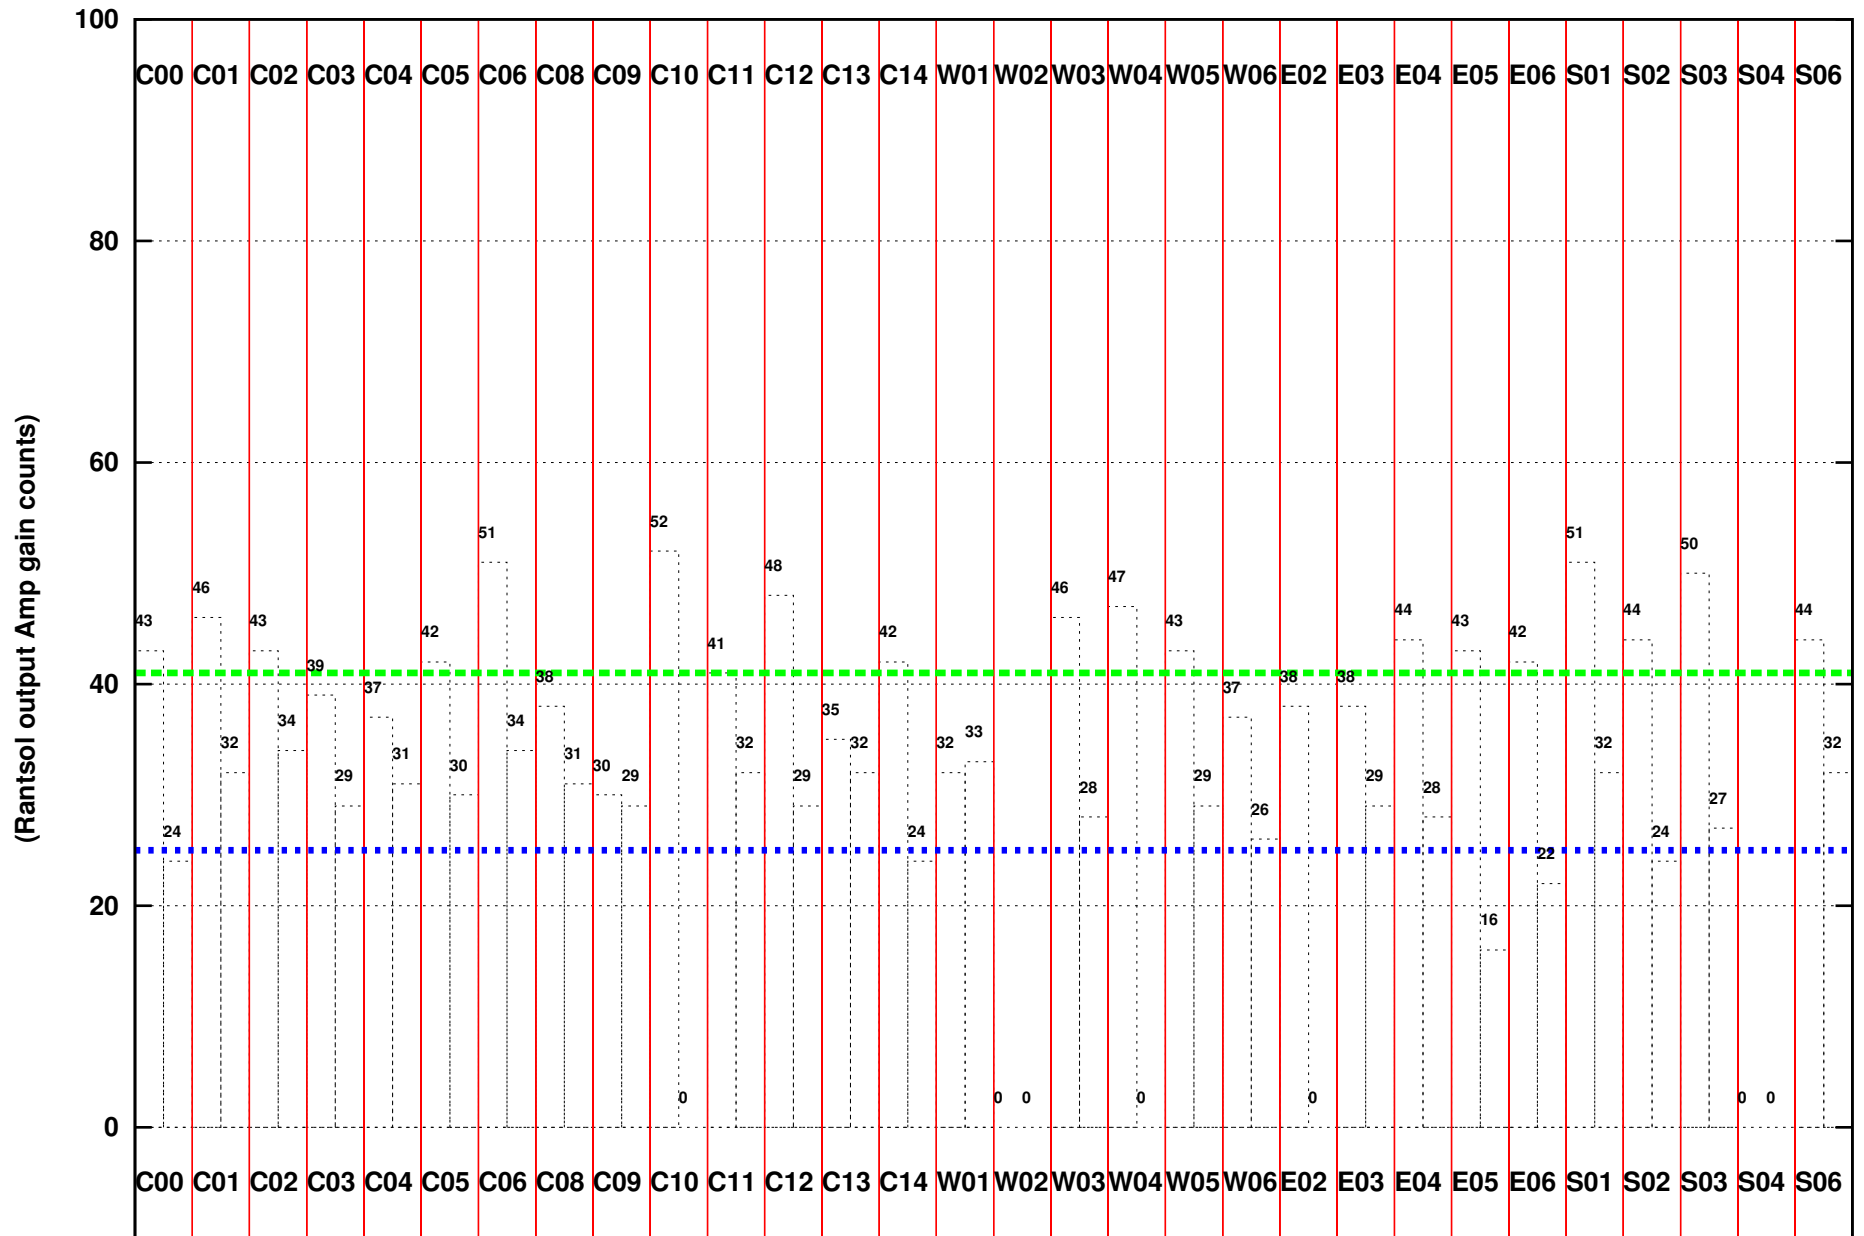

FRINGE STATUS (Rf:629.000,253.000 MHz., LO1:680.000,304.000 MHz., LO4/5:149.000,156.000 MHz.)

( File:/gsbifdata1/29sep/28\_084\_29sep2015.lta, scan:0, chan:80, Src:3C48, Date:29Sep2015 00:01:37)