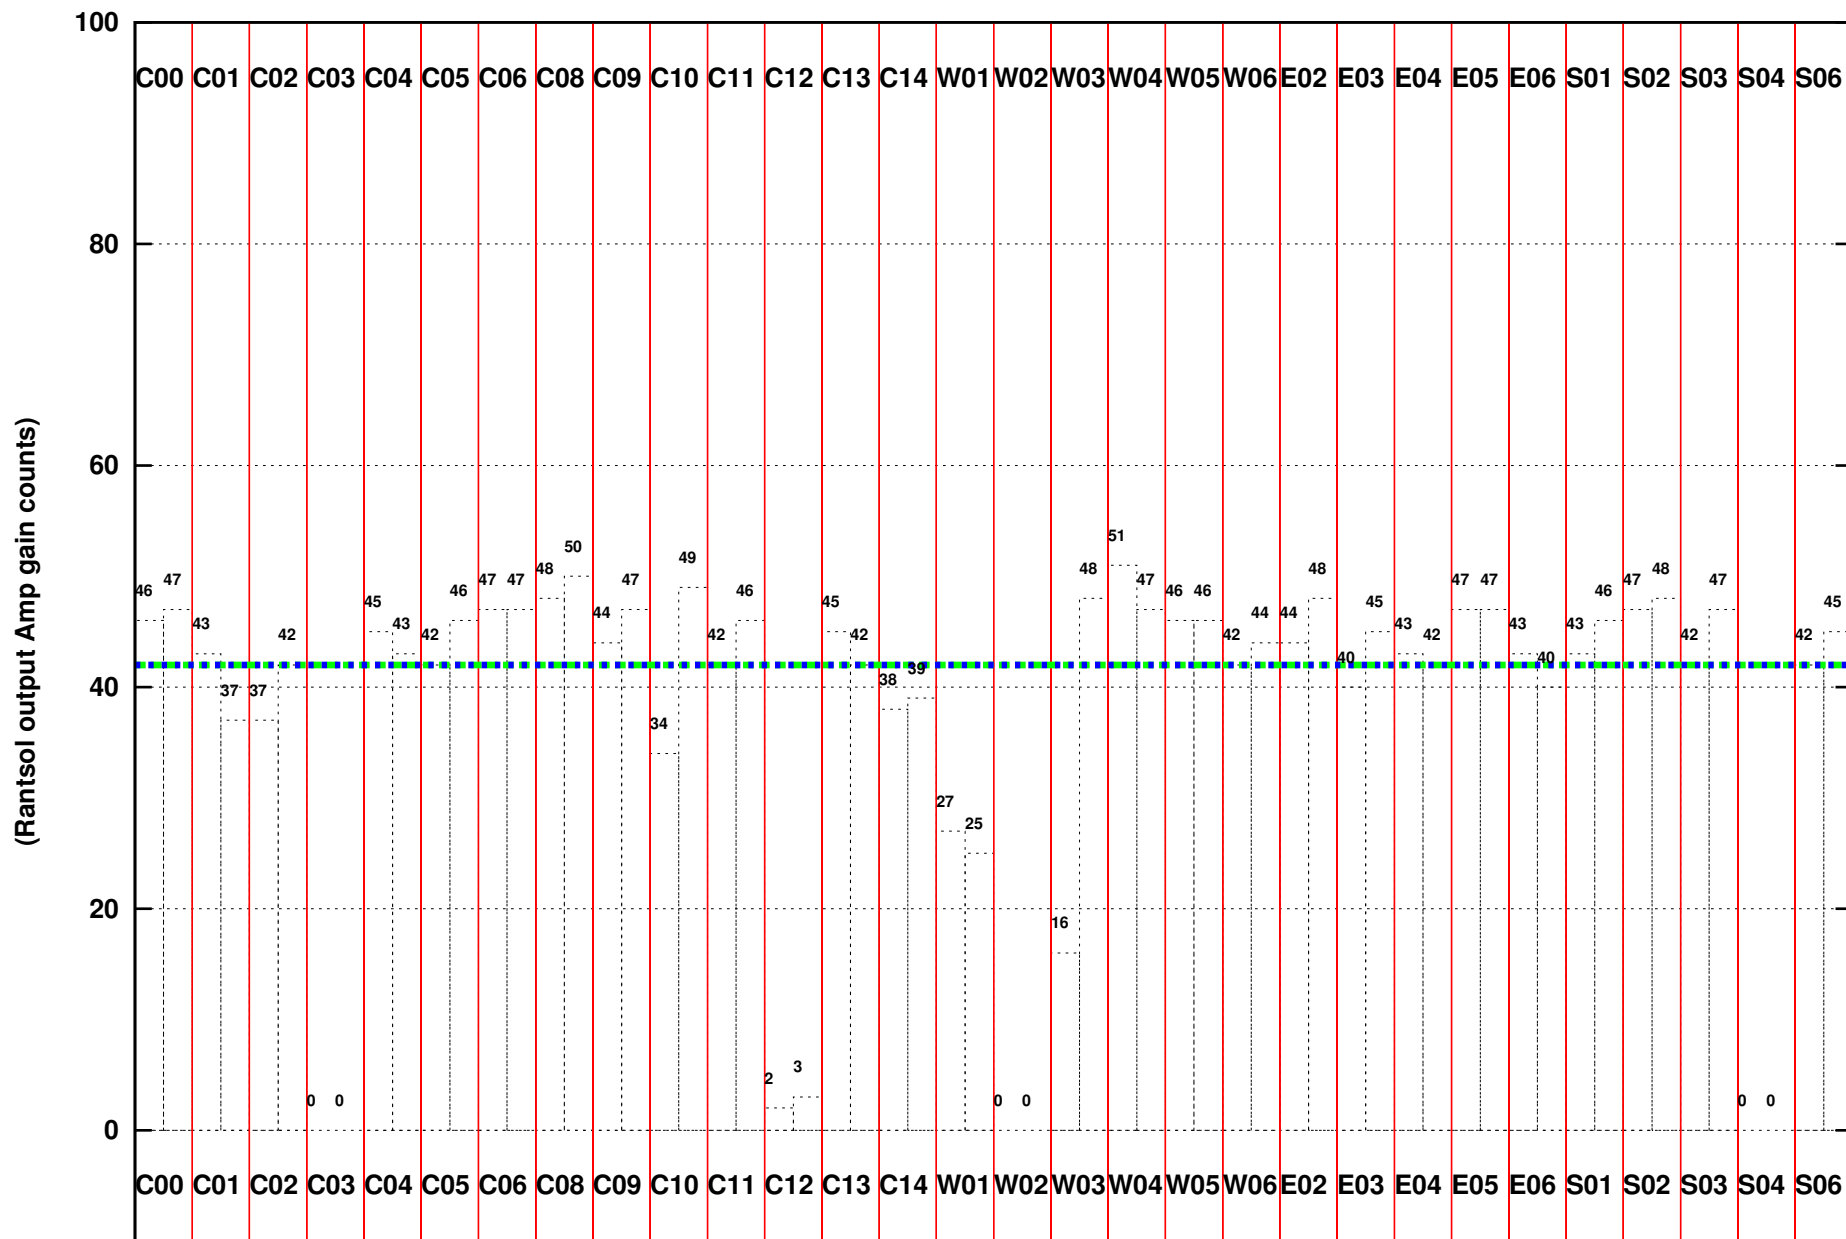

FRINGE STATUS (Rf:1415.917,1415.917 MHz., LO1:1345.000,1345.000 MHz., LO4/5:129.083,175.917 MHz.)

( File:/gsbifrdta1/29sep/28\_056\_29sep15.lta, scan:0, chan:80, Src:3C147, Date:29Sep2015 07:02:55)