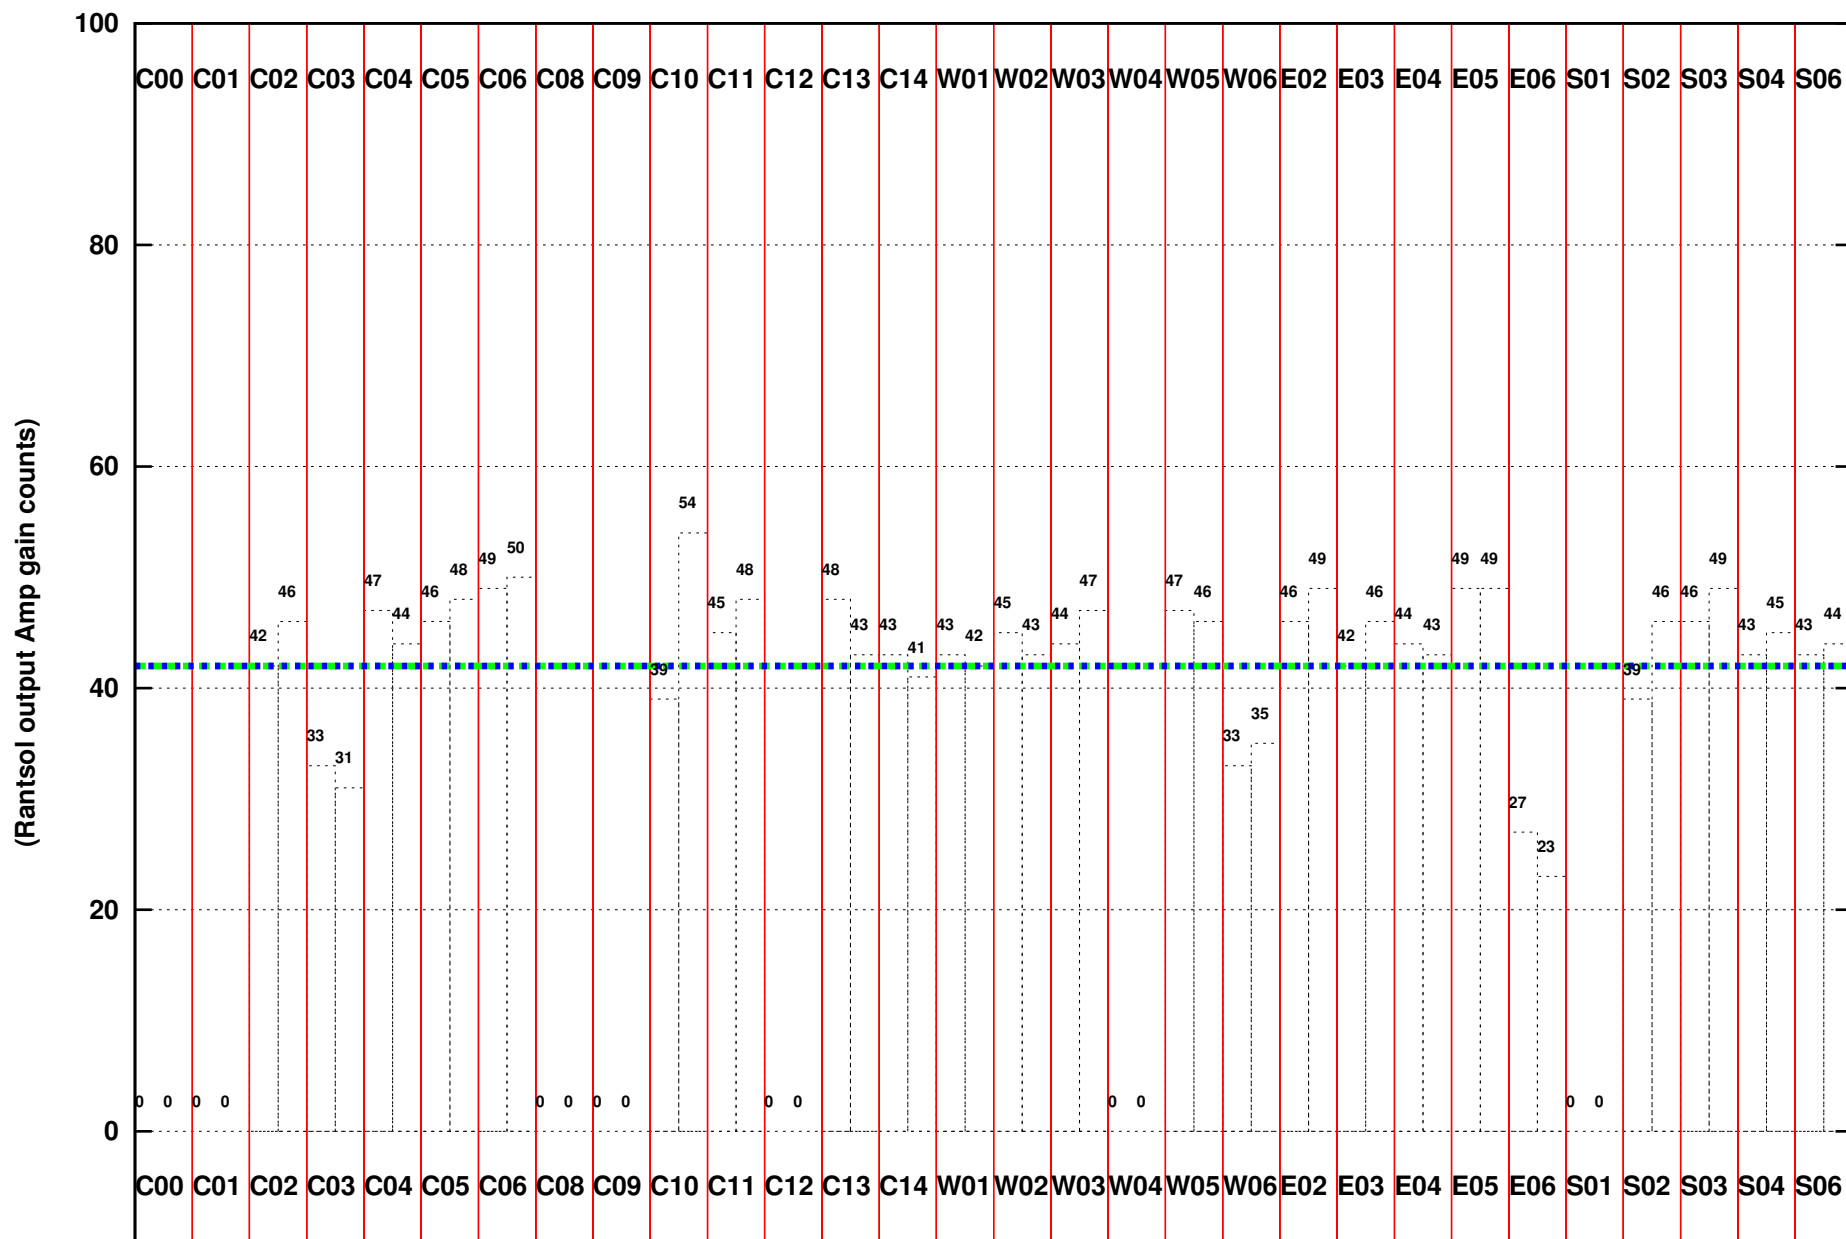

FRINGE STATUS (Rf:1414.917,1414.917 MHz., LO1:1345.000,1345.000 MHz., LO4/5:130.083,174.917 MHz.)

(File:/gsbifrddata1/02oct/28_048_02oct2015.lta, scan:0, chan:80, Src:3C48, Date:02Oct2015 02:59:32)