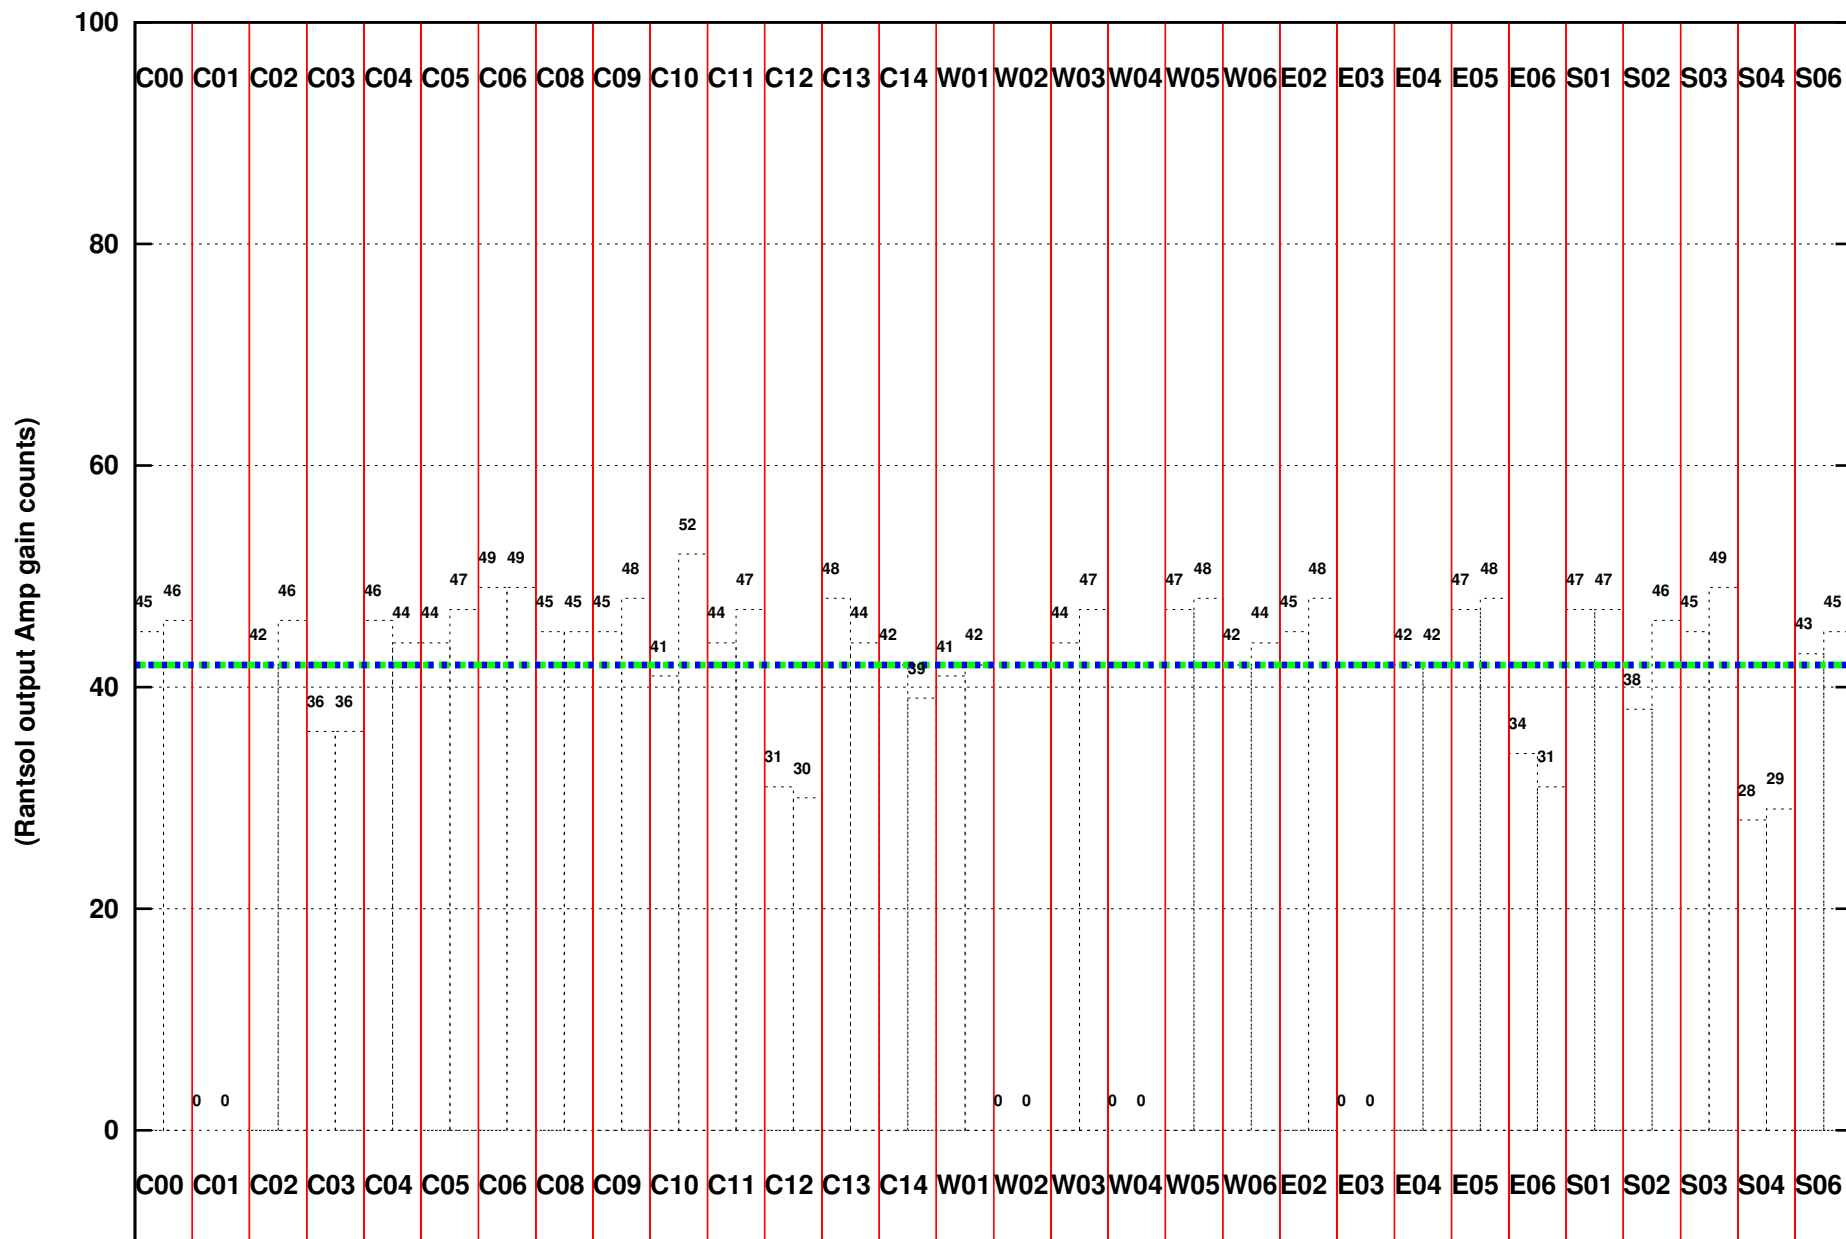

FRINGE STATUS (Rf:1413.333,1413.333 MHz., LO1:1345.000,1345.000 MHz., LO4/5:131.667,173.333 MHz.)

( File:/gsbifrd1/03oct/25\_061\_03oct2015.lta, scan:0, chan:80, Src:3C147, Date:03Oct2015 06:13:57)