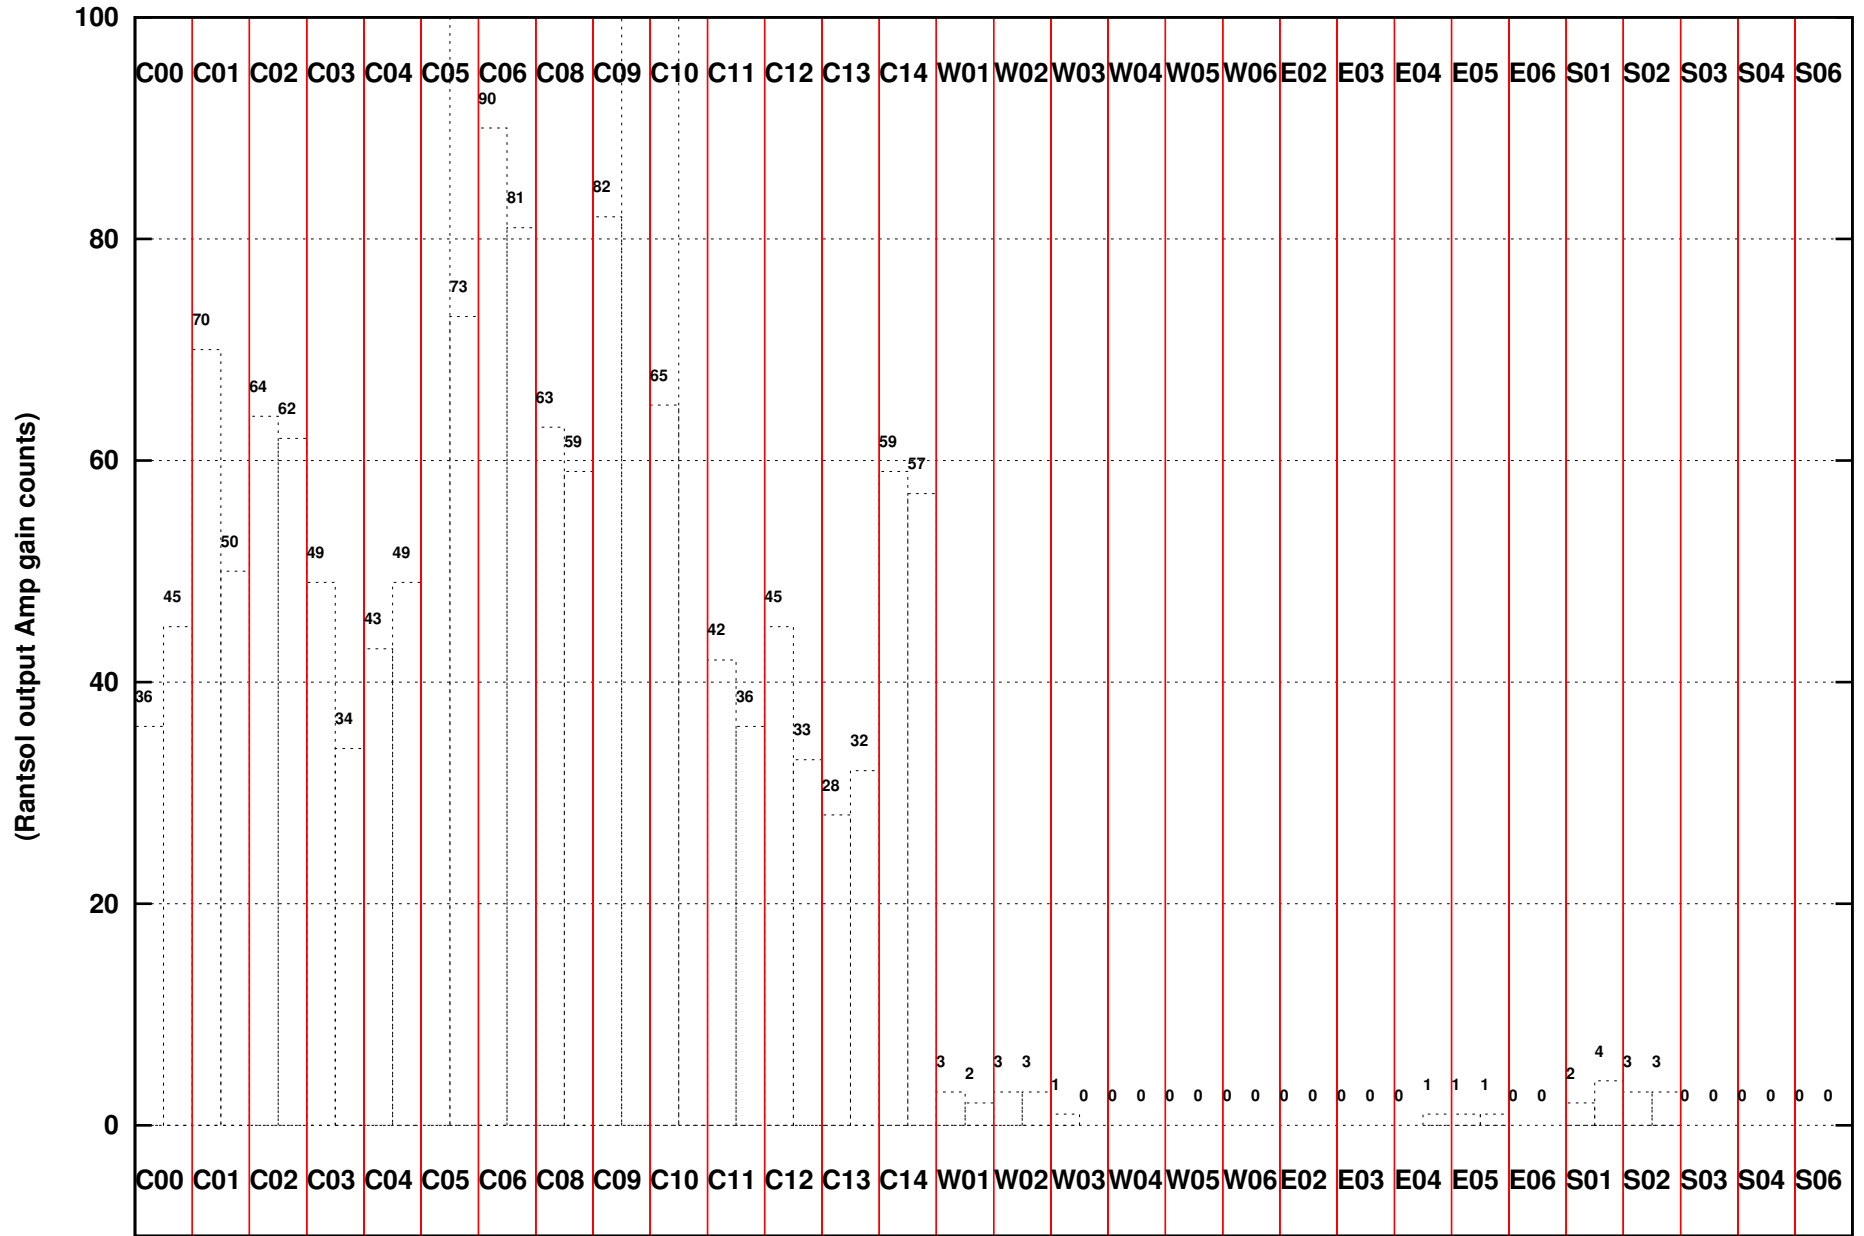

FRINGE STATUS (Rf:170.000,170.000 MHz., LO1:221.000,221.000 MHz., LO4/5:149.000,156.000 MHz.)

(File:/gsbifrddata1/04oct/ddtb144_04oct2015.lta, scan:0, chan:80, Src:CRAB, Date:04Oct2015 02:06:41)