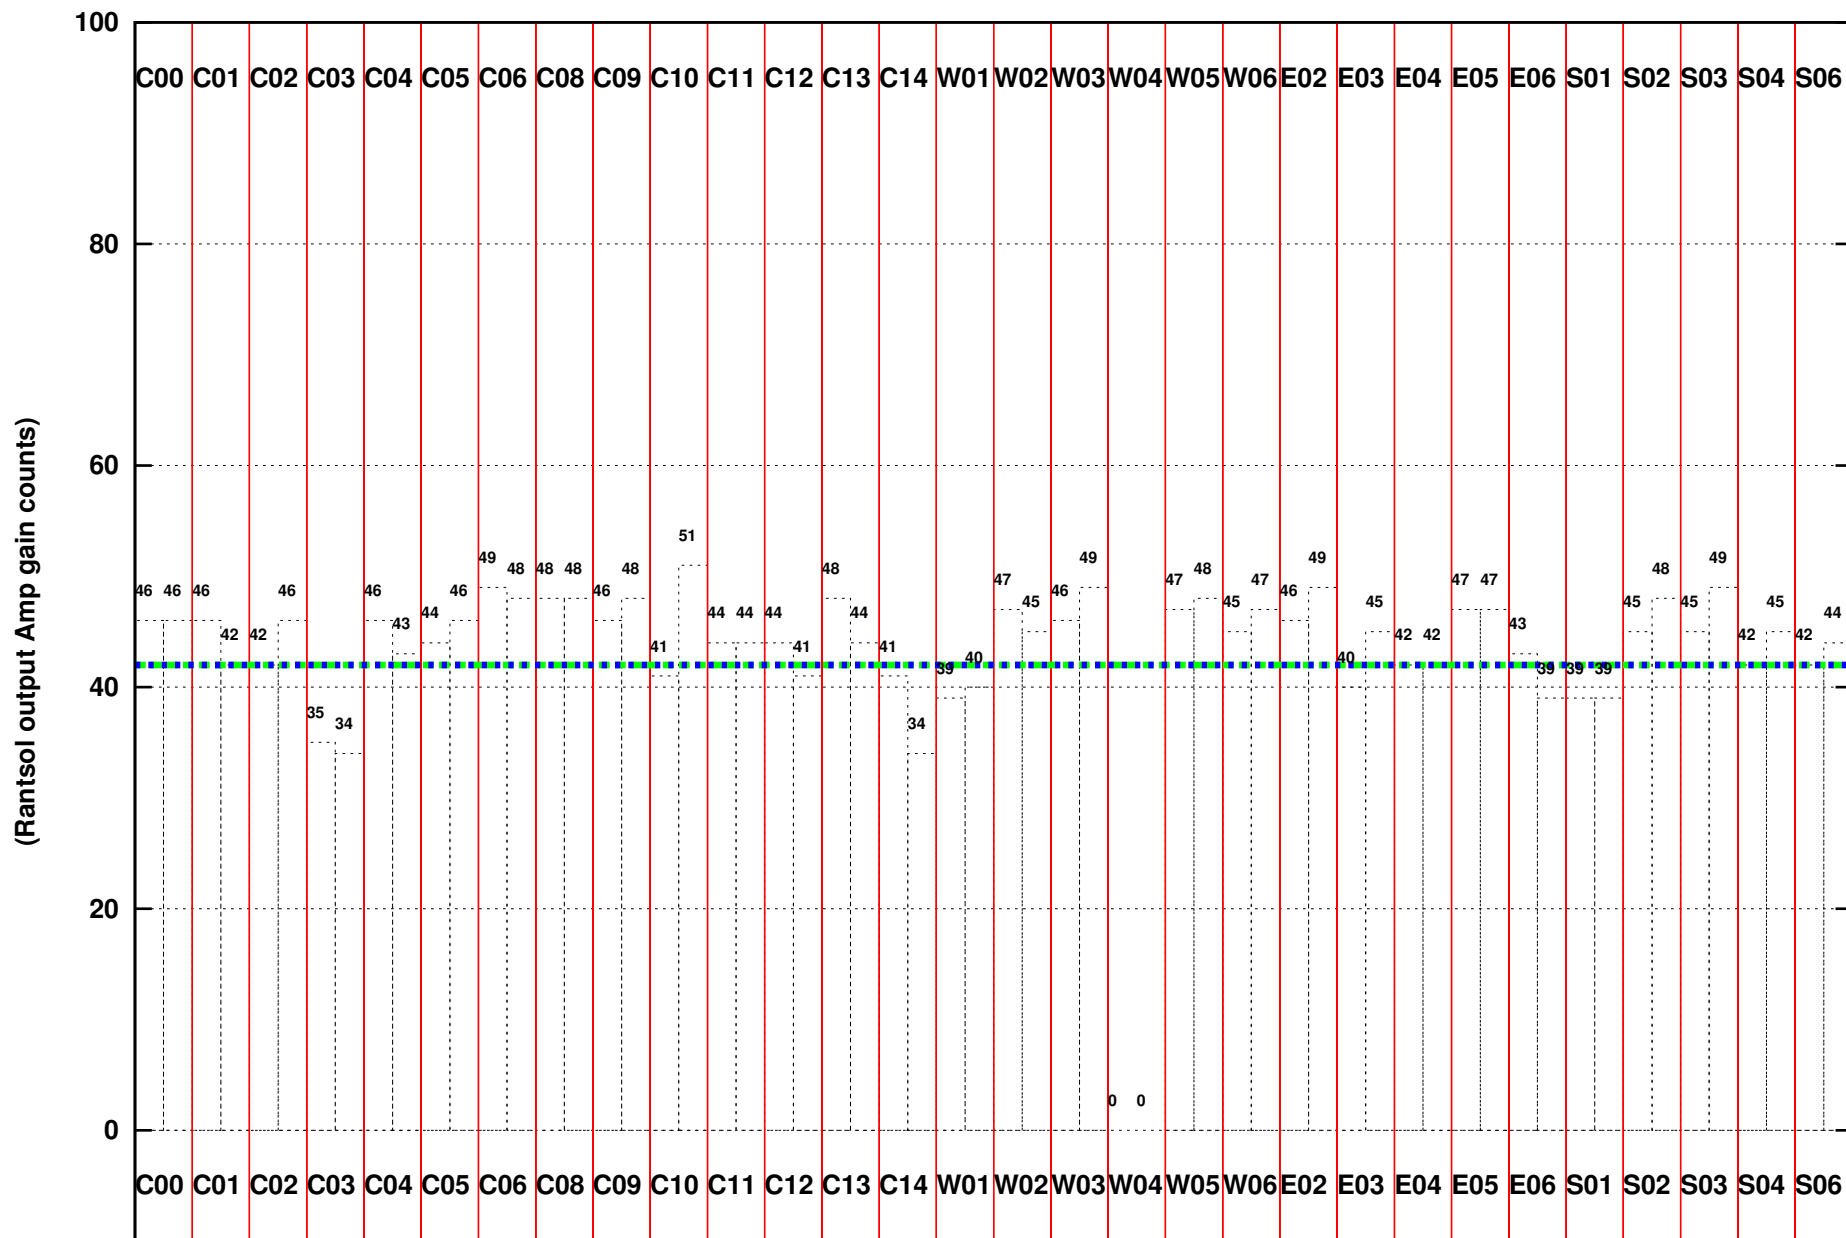

FRINGE STATUS (Rf:1413.333,1413.333 MHz., LO1:1345.000,1345.000 MHz., LO4/5:131.667,173.333 MHz.)

(File:/gsbifdata1/04oct/25_061_04oct2015.lta, scan:0, chan:80, Src:3C147, Date:04Oct2015 06:07:34)