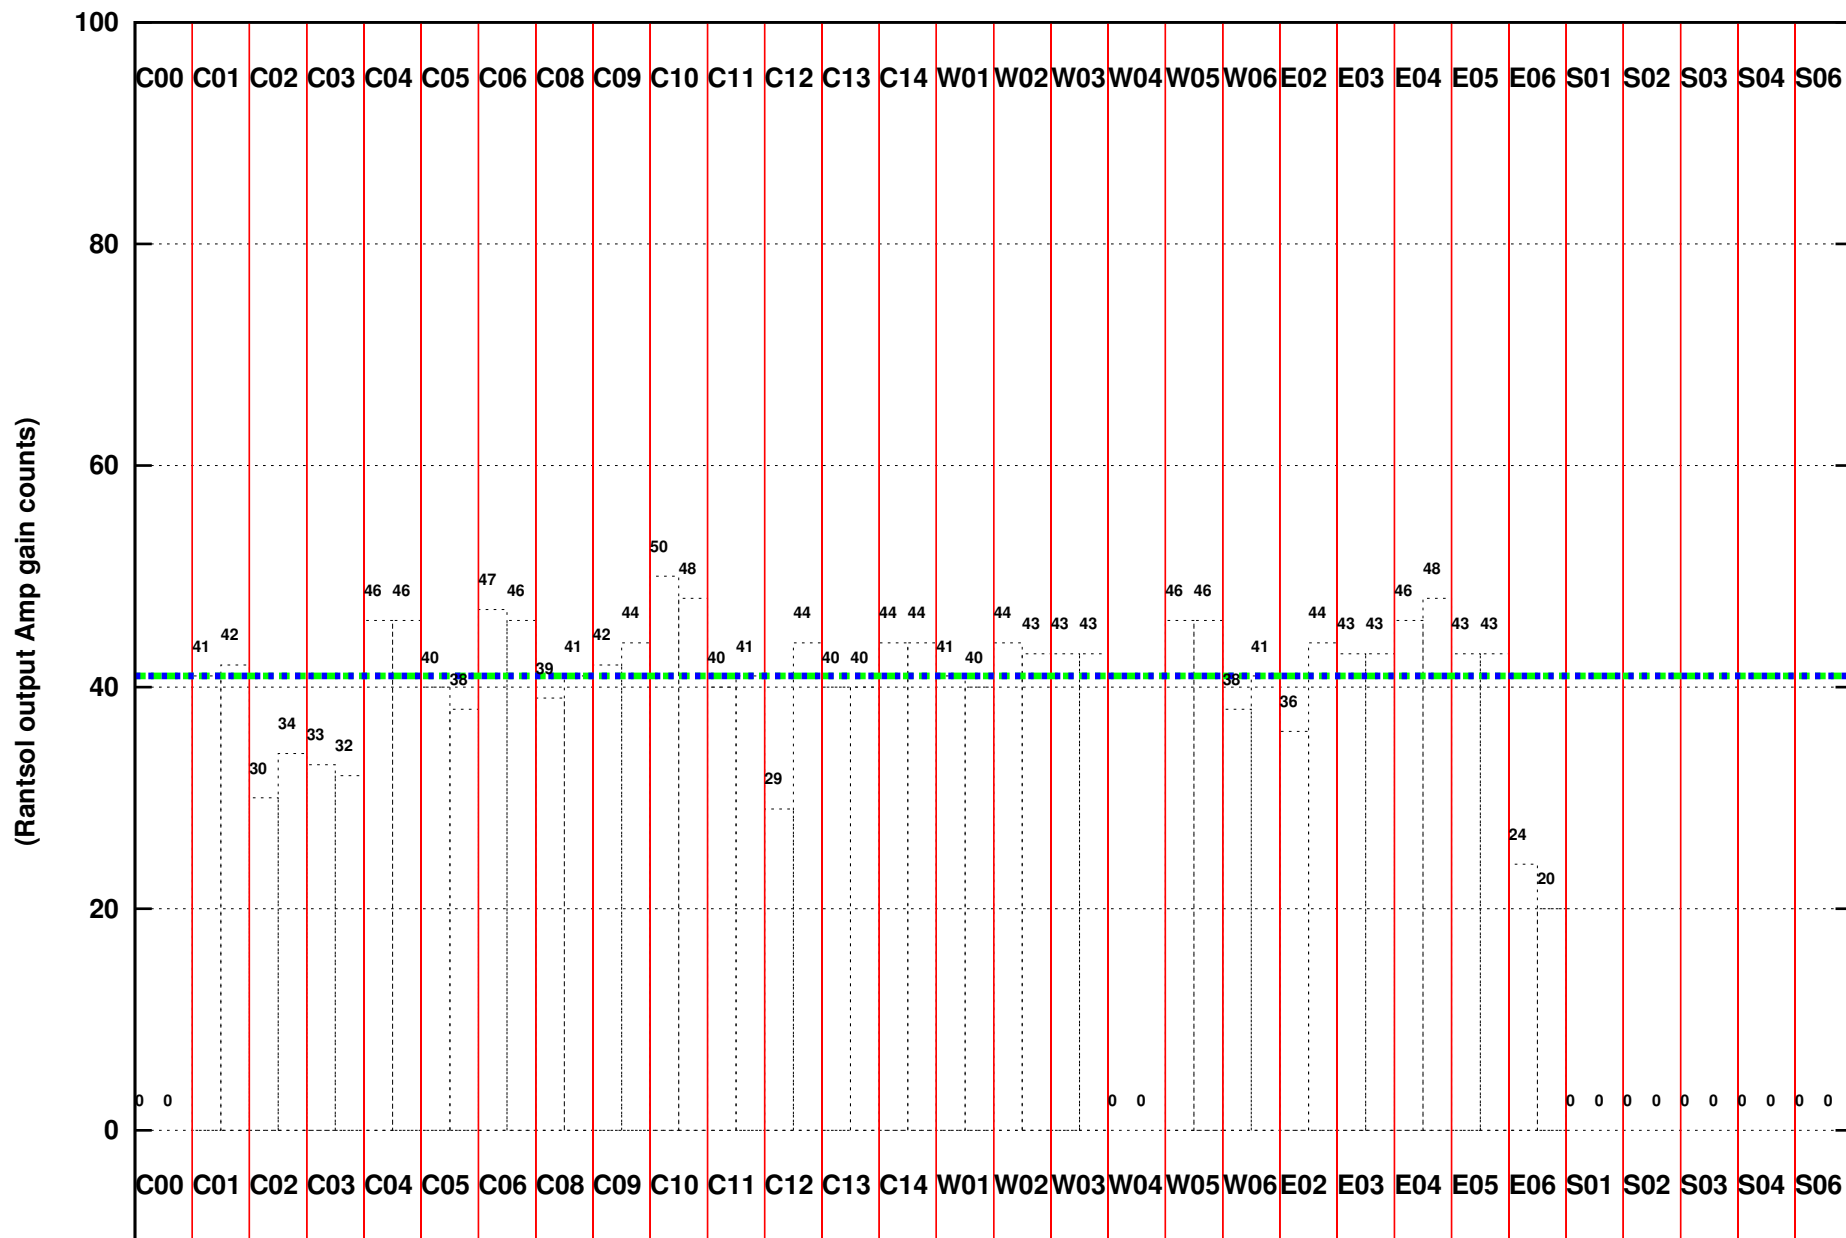

FRINGE STATUS (Rf:591.000,591.000 MHz., LO1:540.000,540.000 MHz., LO4/5:149.000,156.000 MHz.)

(File:/gsbifrddata/24oct/29_024_24oct2015.lta, scan:0, chan:80, Src:3C147, Date:24Oct2015 09:23:55)