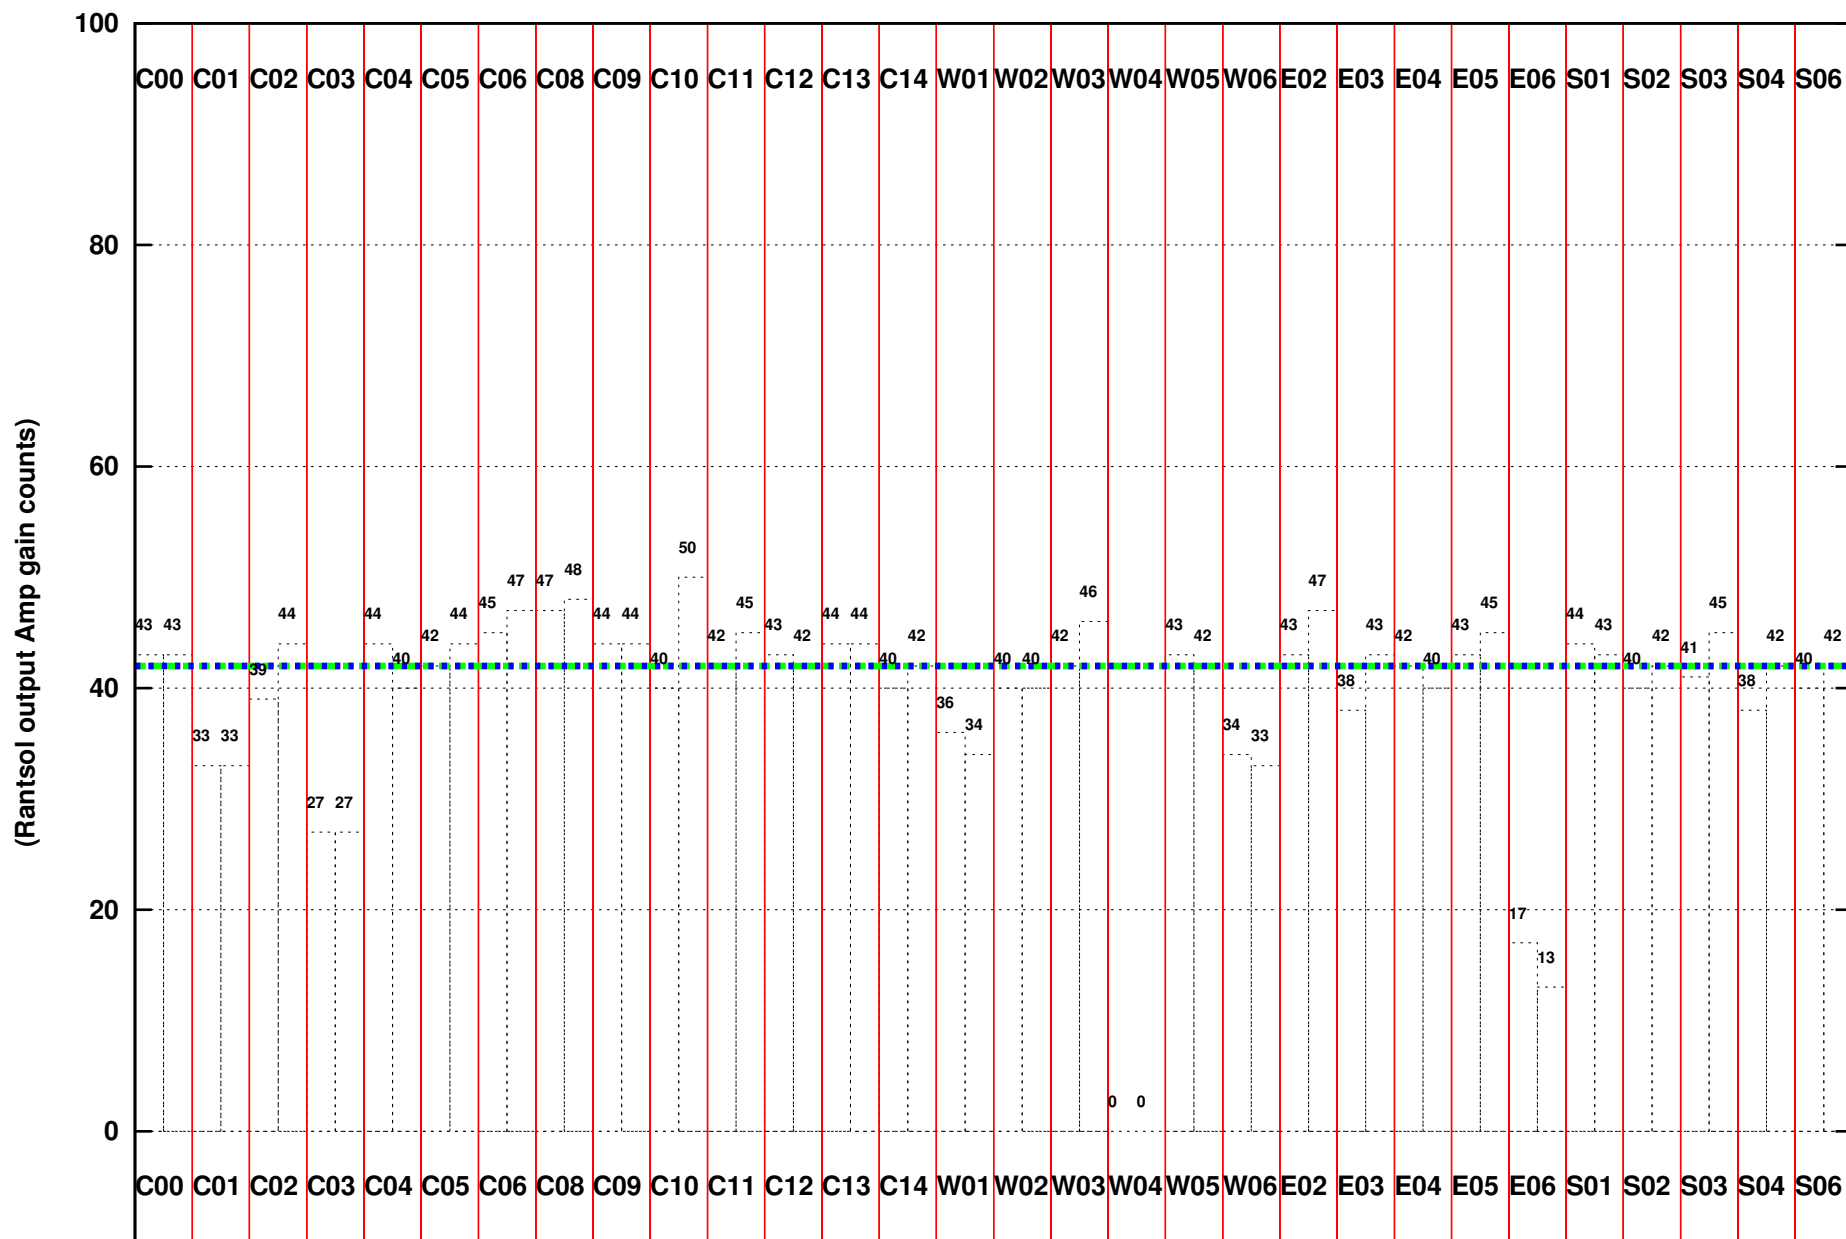

FRINGE STATUS (Rf:1418.083,1418.083 MHz., LO1:1345.000,1345.000 MHz., LO4/5:126.917,178.083 MHz.)

(File:/gsbifrddata/25oct/28_025_25oct2015_8s.lta, scan:0, chan:80, Src:3C147, Date:25Oct2015 06:16:30)