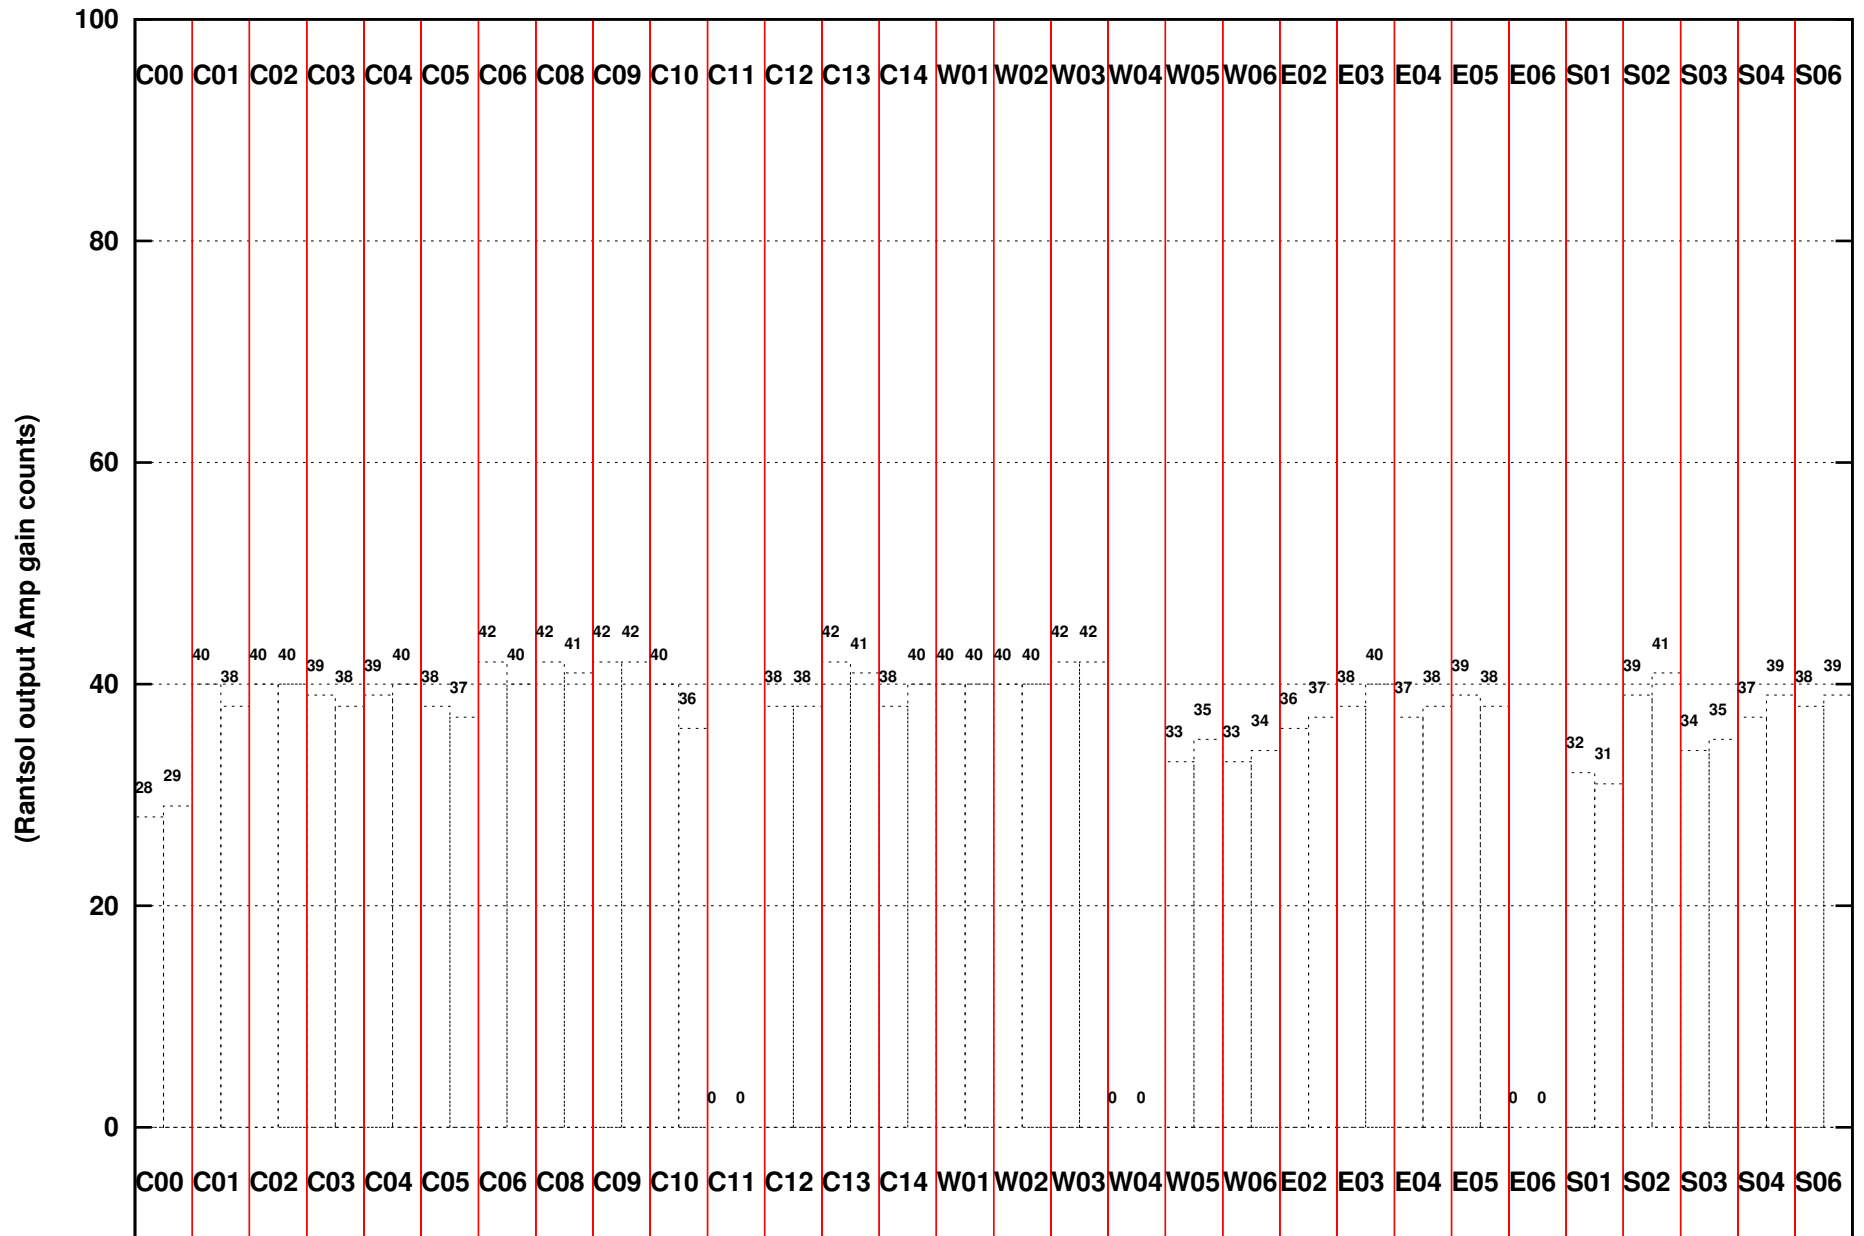

FRINGE STATUS (Rf:306.000,306.000 MHz., LO1:255.000,255.000 MHz., LO4/5:149.000,156.000 MHz.)

(File:/gsbifdata/29oct/29_026_29oct2015_2s.lta, scan:0, chan:80, Src:1830-360, Date:29Oct2015 17:49:13)