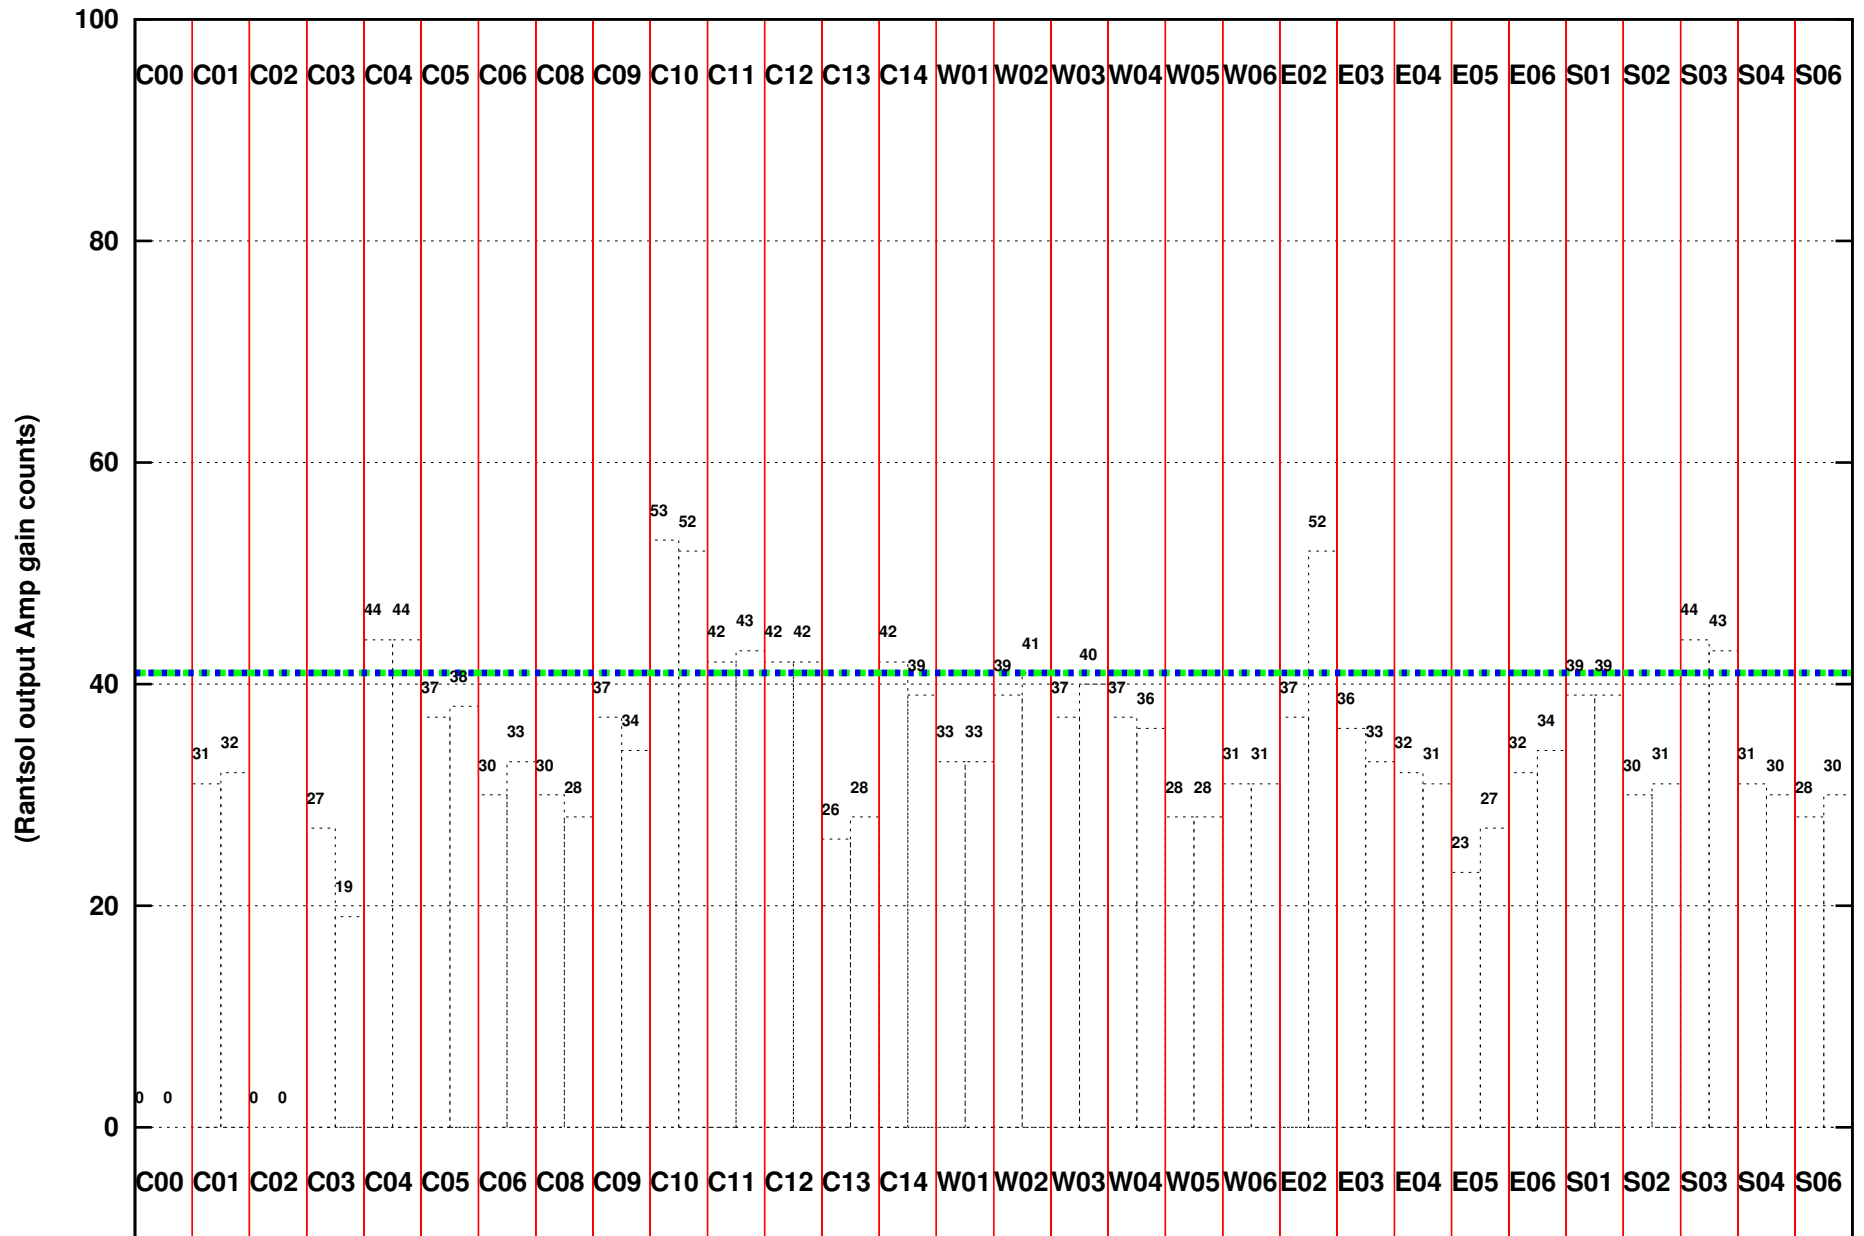

FRINGE STATUS (Rf:574.876,574.876 MHz., LO1:505.000,505.000 MHz., LO4/5:130.124,174.876 MHz.)

(File:/gsbifrddata/31oct/29_051_31oct2015.lta, scan:0, chan:80, Src:3C286, Date:31Oct2015 07:10:05)