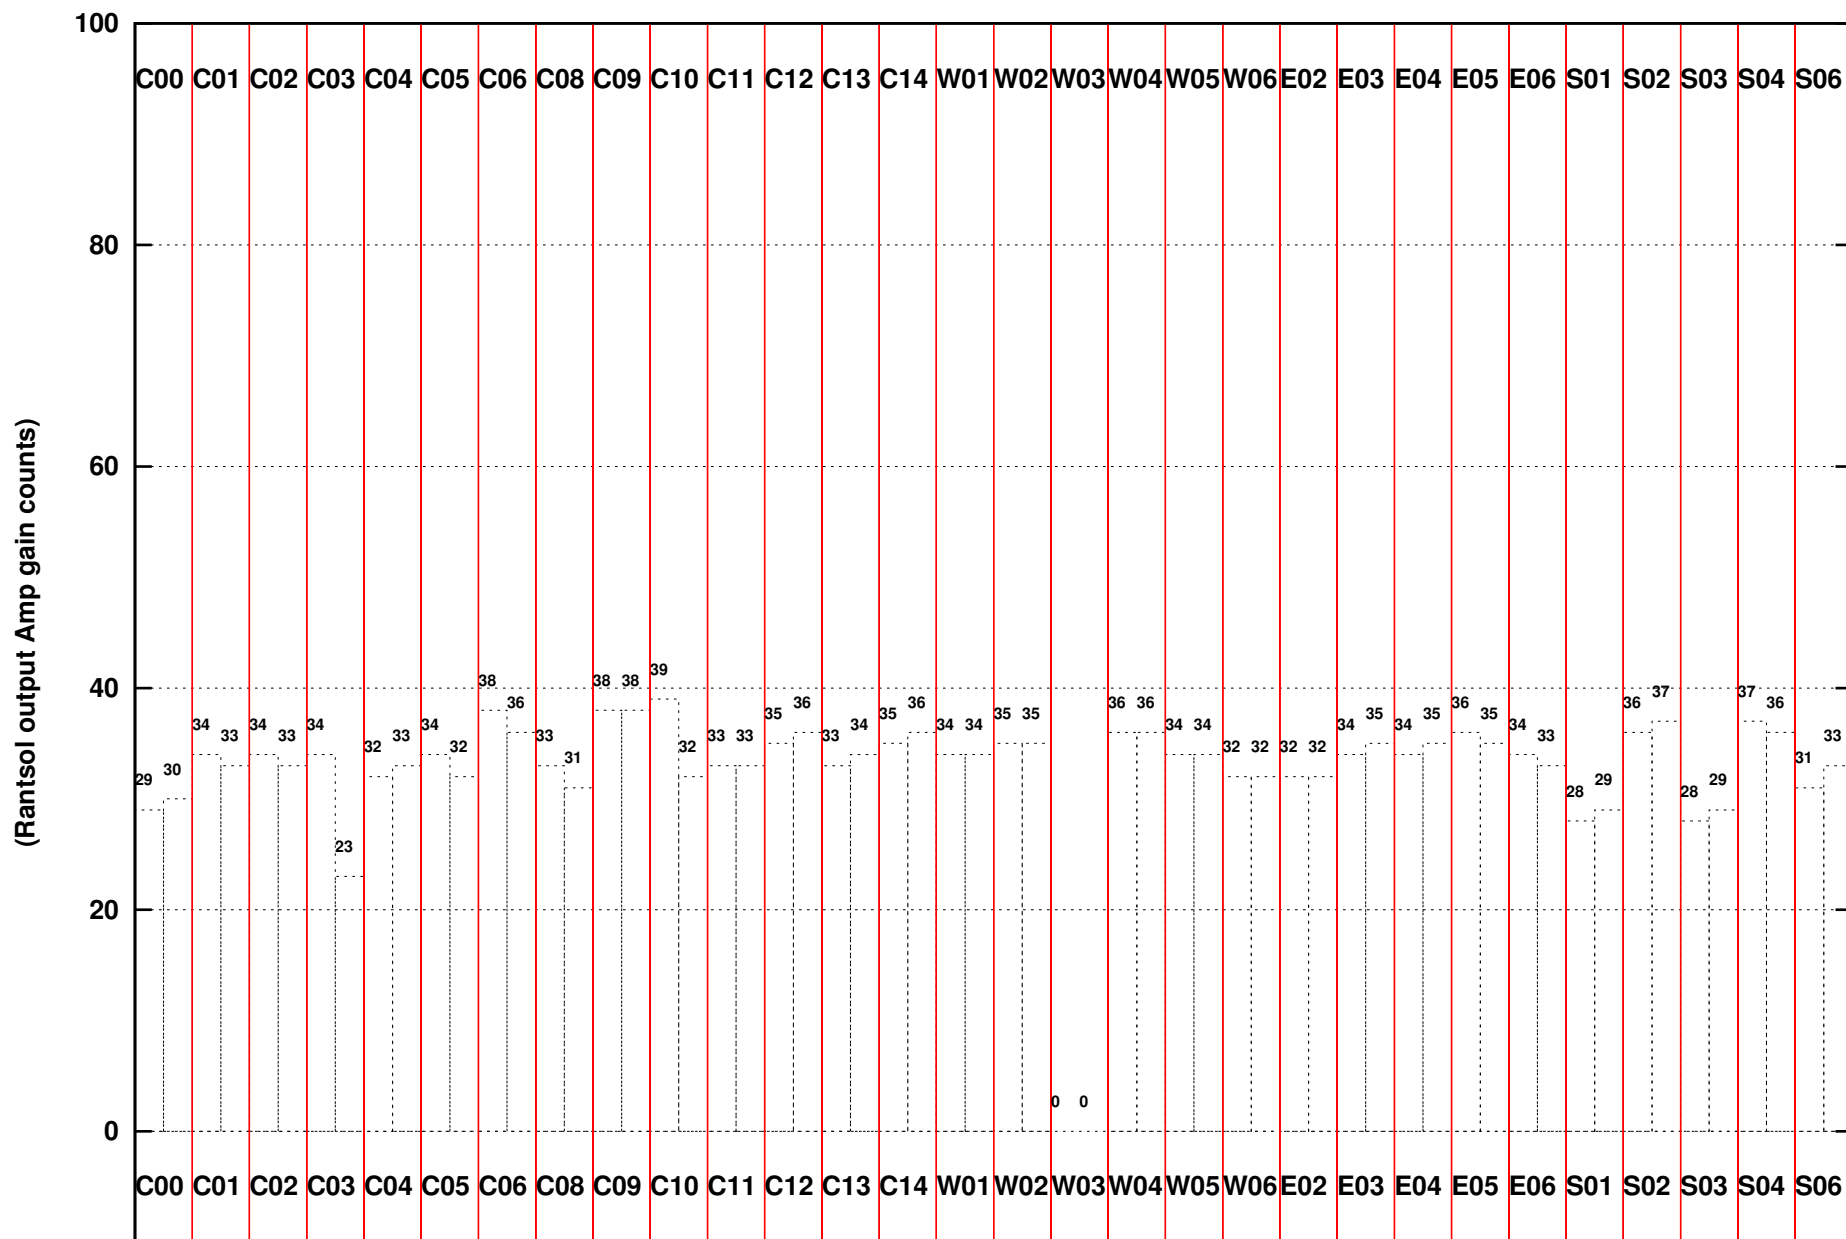

FRINGE STATUS (Rf:306.000,306.000 MHz., LO1:255.000,255.000 MHz., LO4/5:149.000,156.000 MHz.)

(File:/gsbifrddata1/05nov/29_026_05nov2015_2s.lta, scan:0, chan:80, Src:2225-049, Date:05Nov2015 18:47:28)