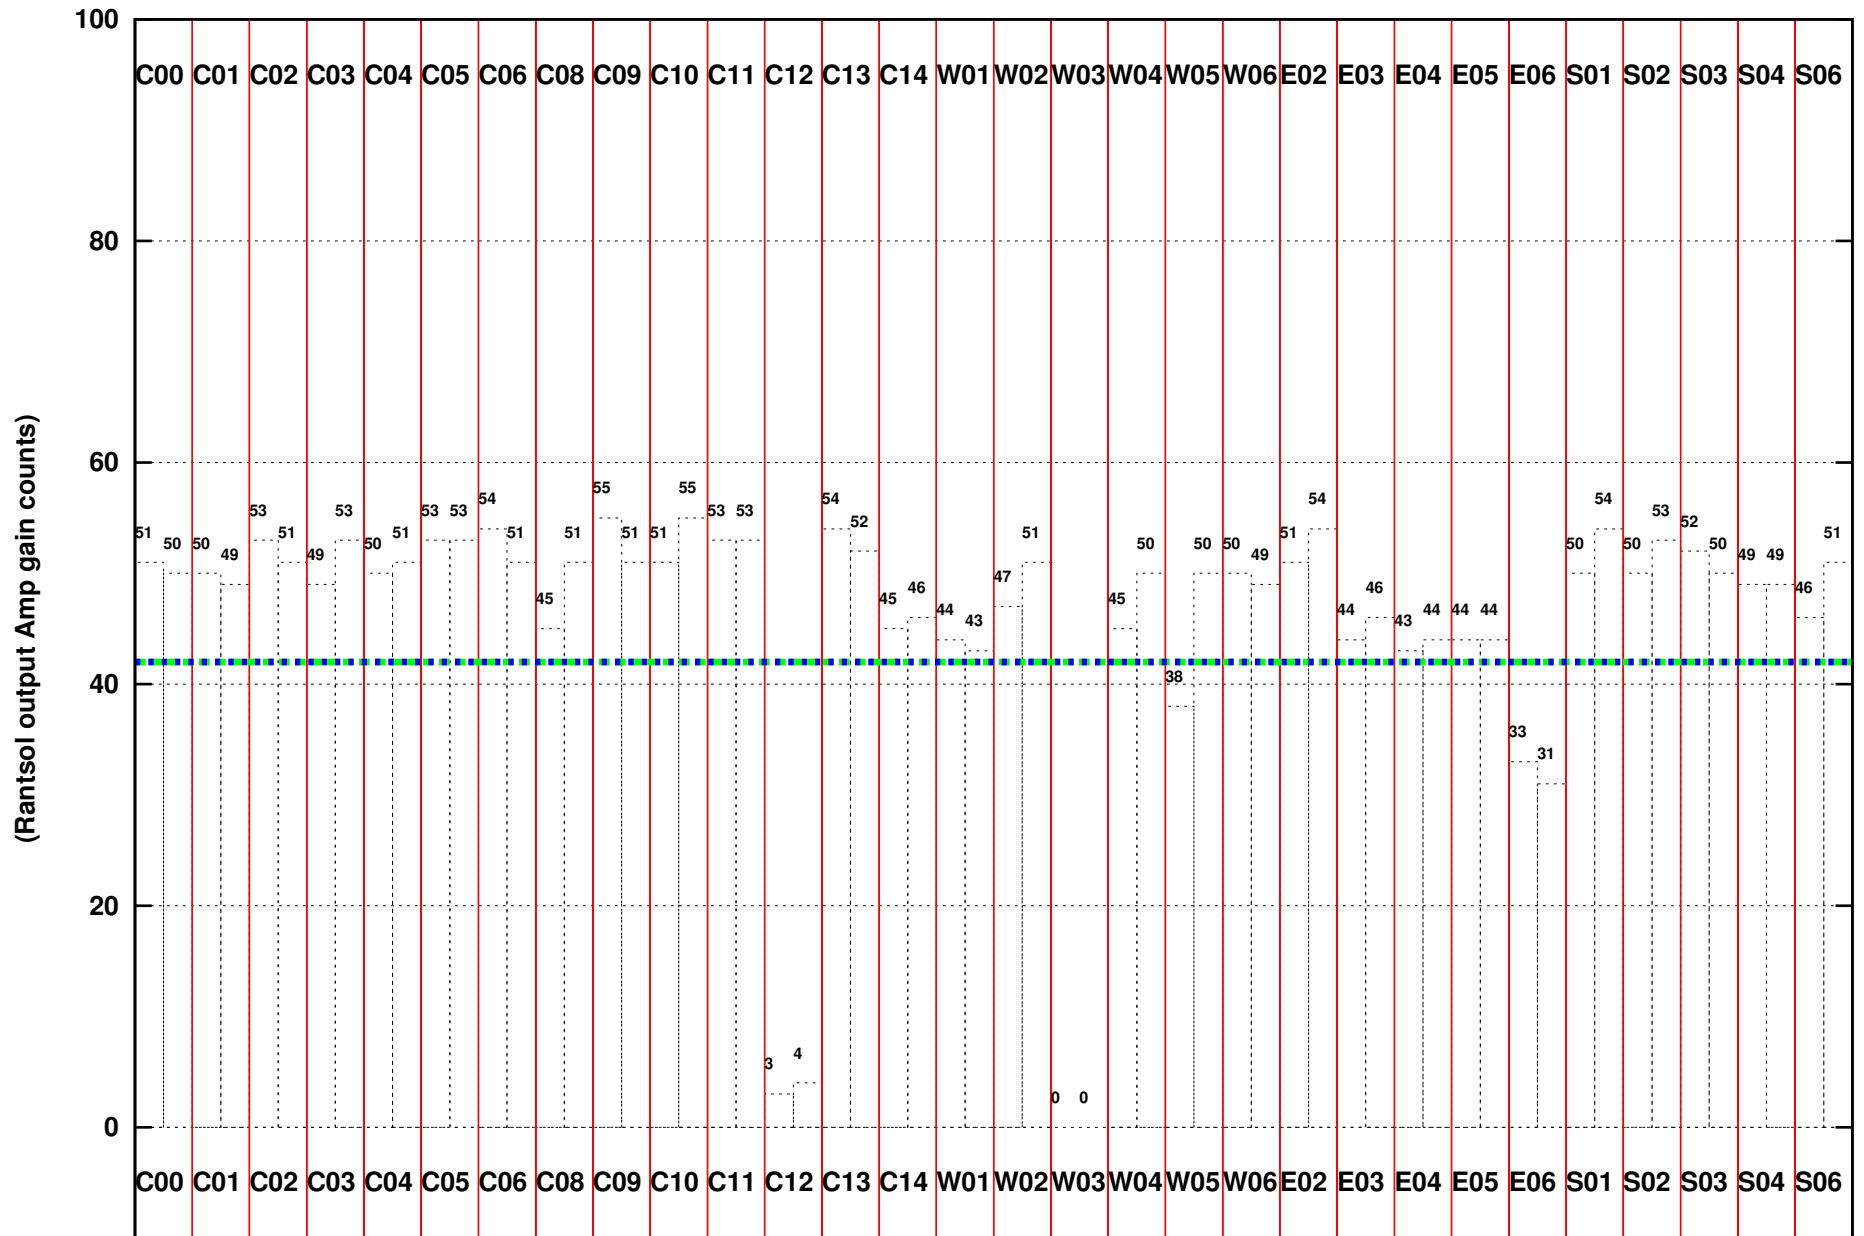

FRINGE STATUS (Rf:1031.537,1031.537 MHz., LO1:960.000,960.000 MHz., LO4/5:128.463,176.537 MHz.)

(File:/gsbifrddata/13nov/29_035_13nov2015.lta, scan:0, chan:80, Src:3C147, Date:13Nov2015 01:30:38)