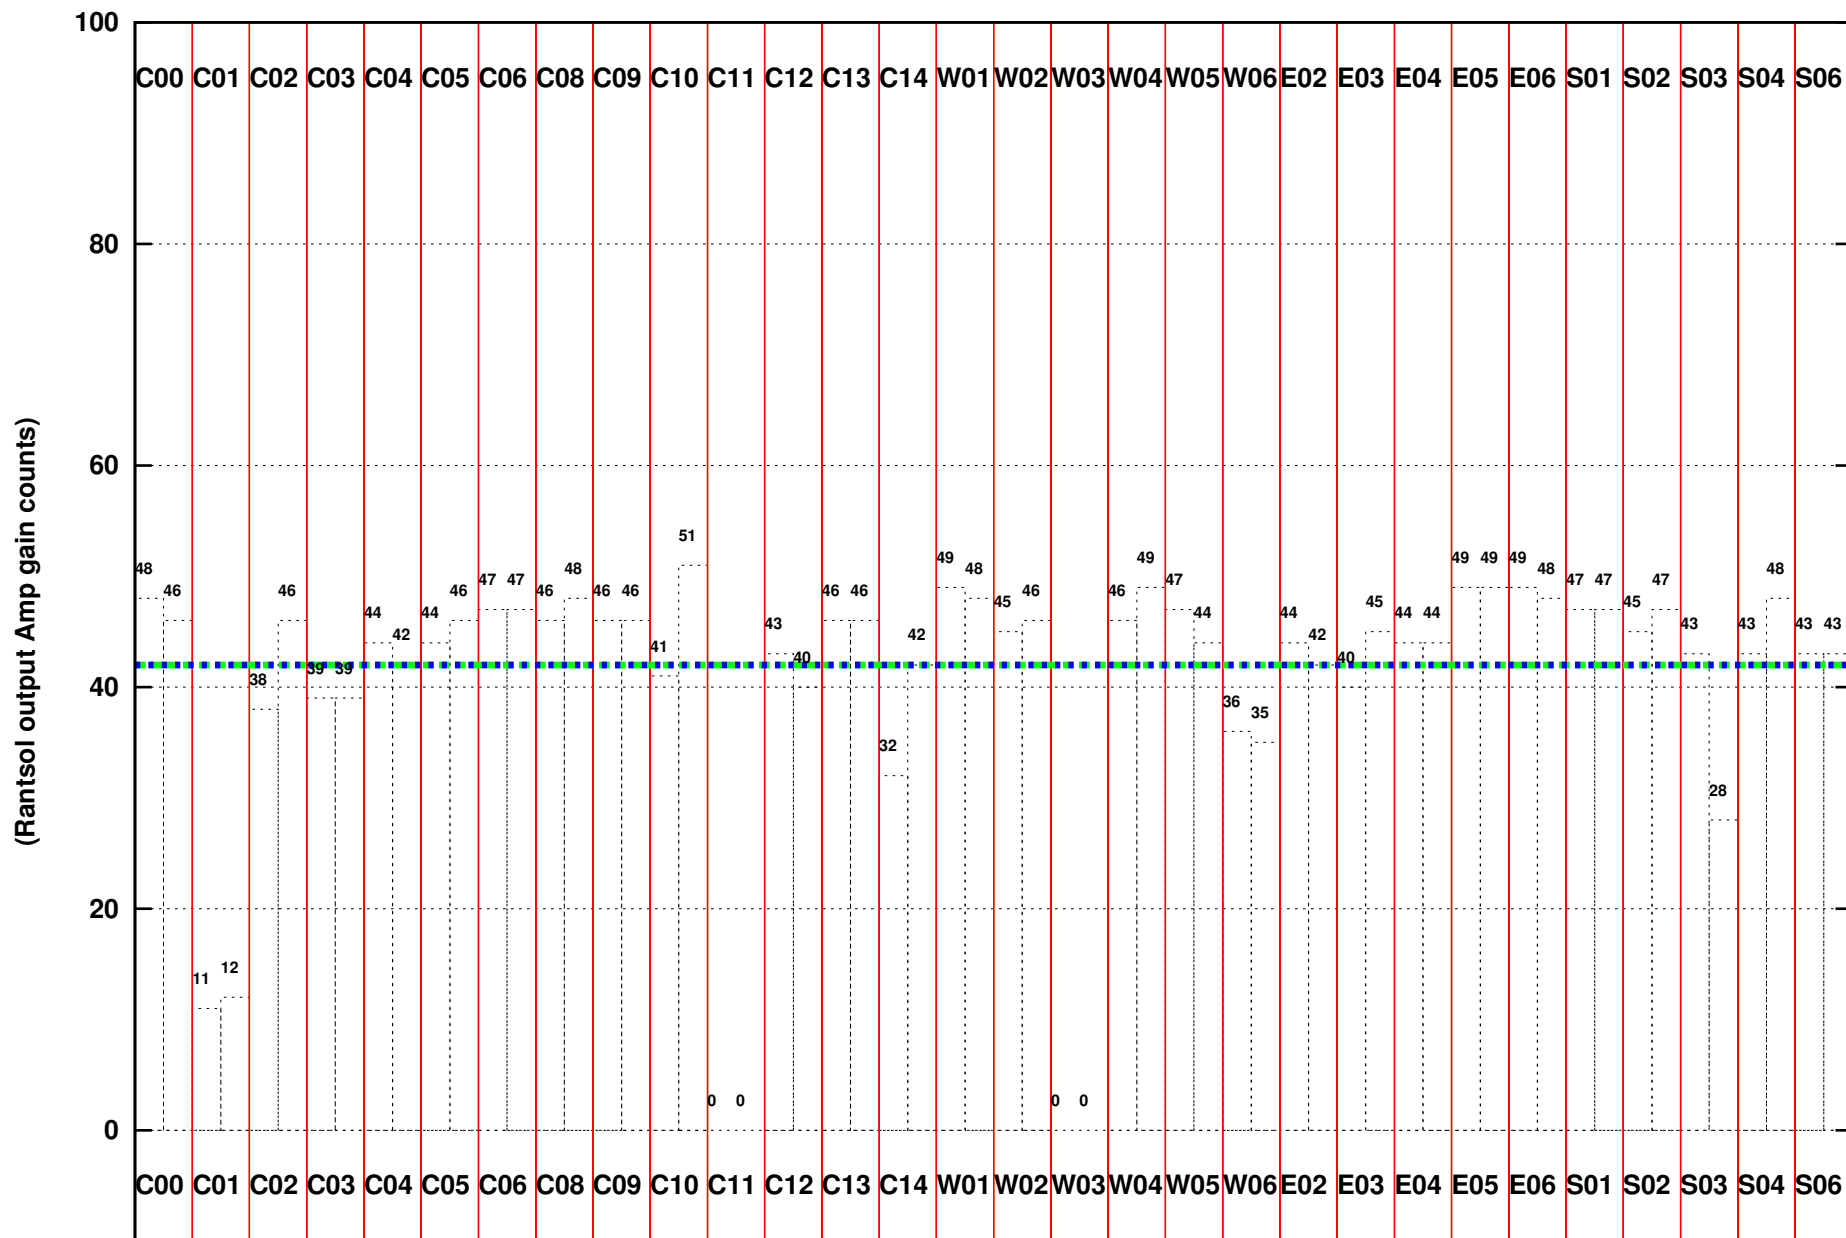

FRINGE STATUS (Rf:1420.436,1420.436 MHz., LO1:1350.000,1350.000 MHz., LO4/5:129.564,175.436 MHz.)

( File:/gsbifrdta/17nov/29\_067\_17nov2015.lta, scan:0, chan:80, Src:3C147, Date:17Nov2015 00:25:39)