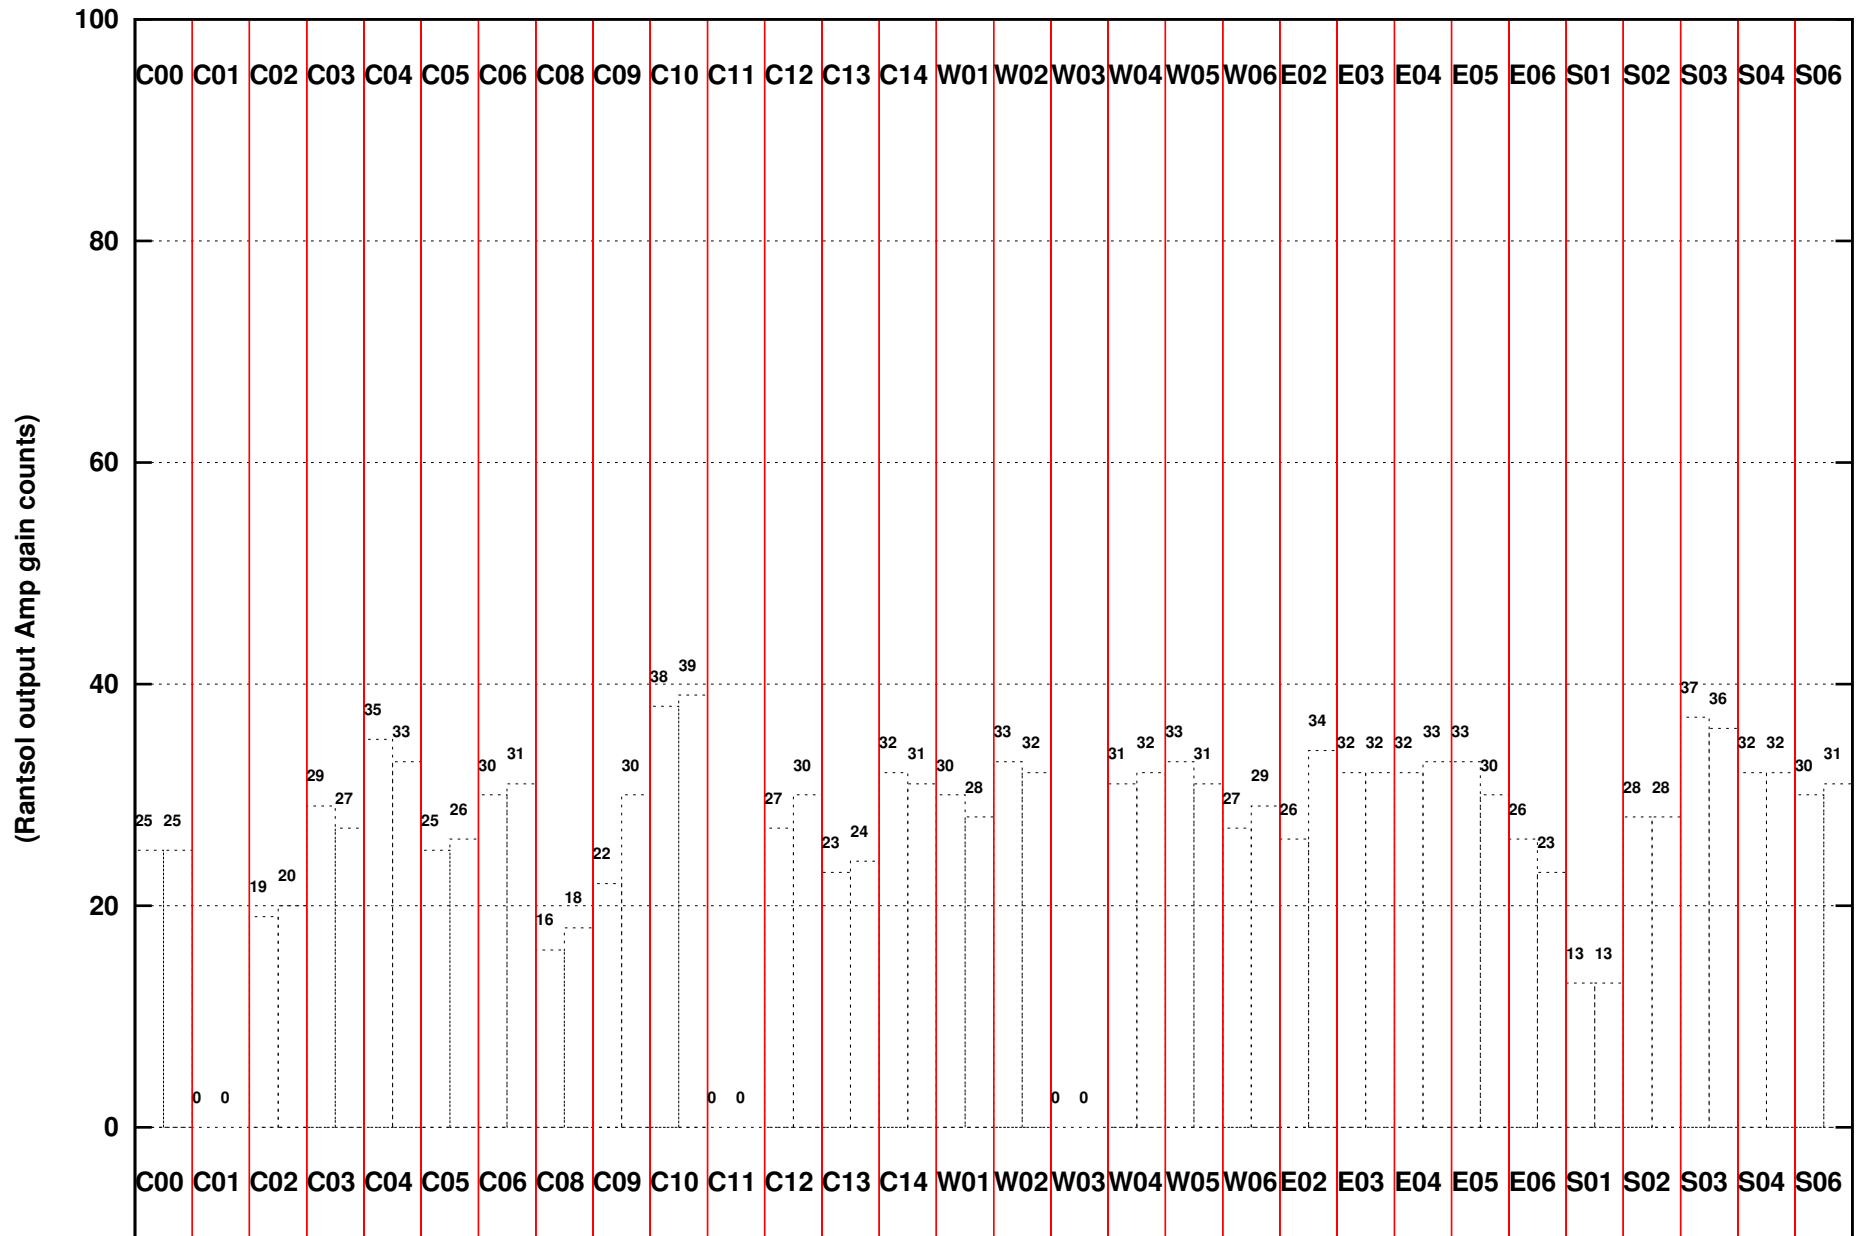

FRINGE STATUS (Rf:591.000,591.000 MHz., LO1:540.000,540.000 MHz., LO4/5:149.000,156.000 MHz.)

( File:/gsbifrdta1/20nov/29\_024\_20nov2015.lta, scan:0, chan:80, Src:1154-350, Date:20Nov2015 07:36:25)