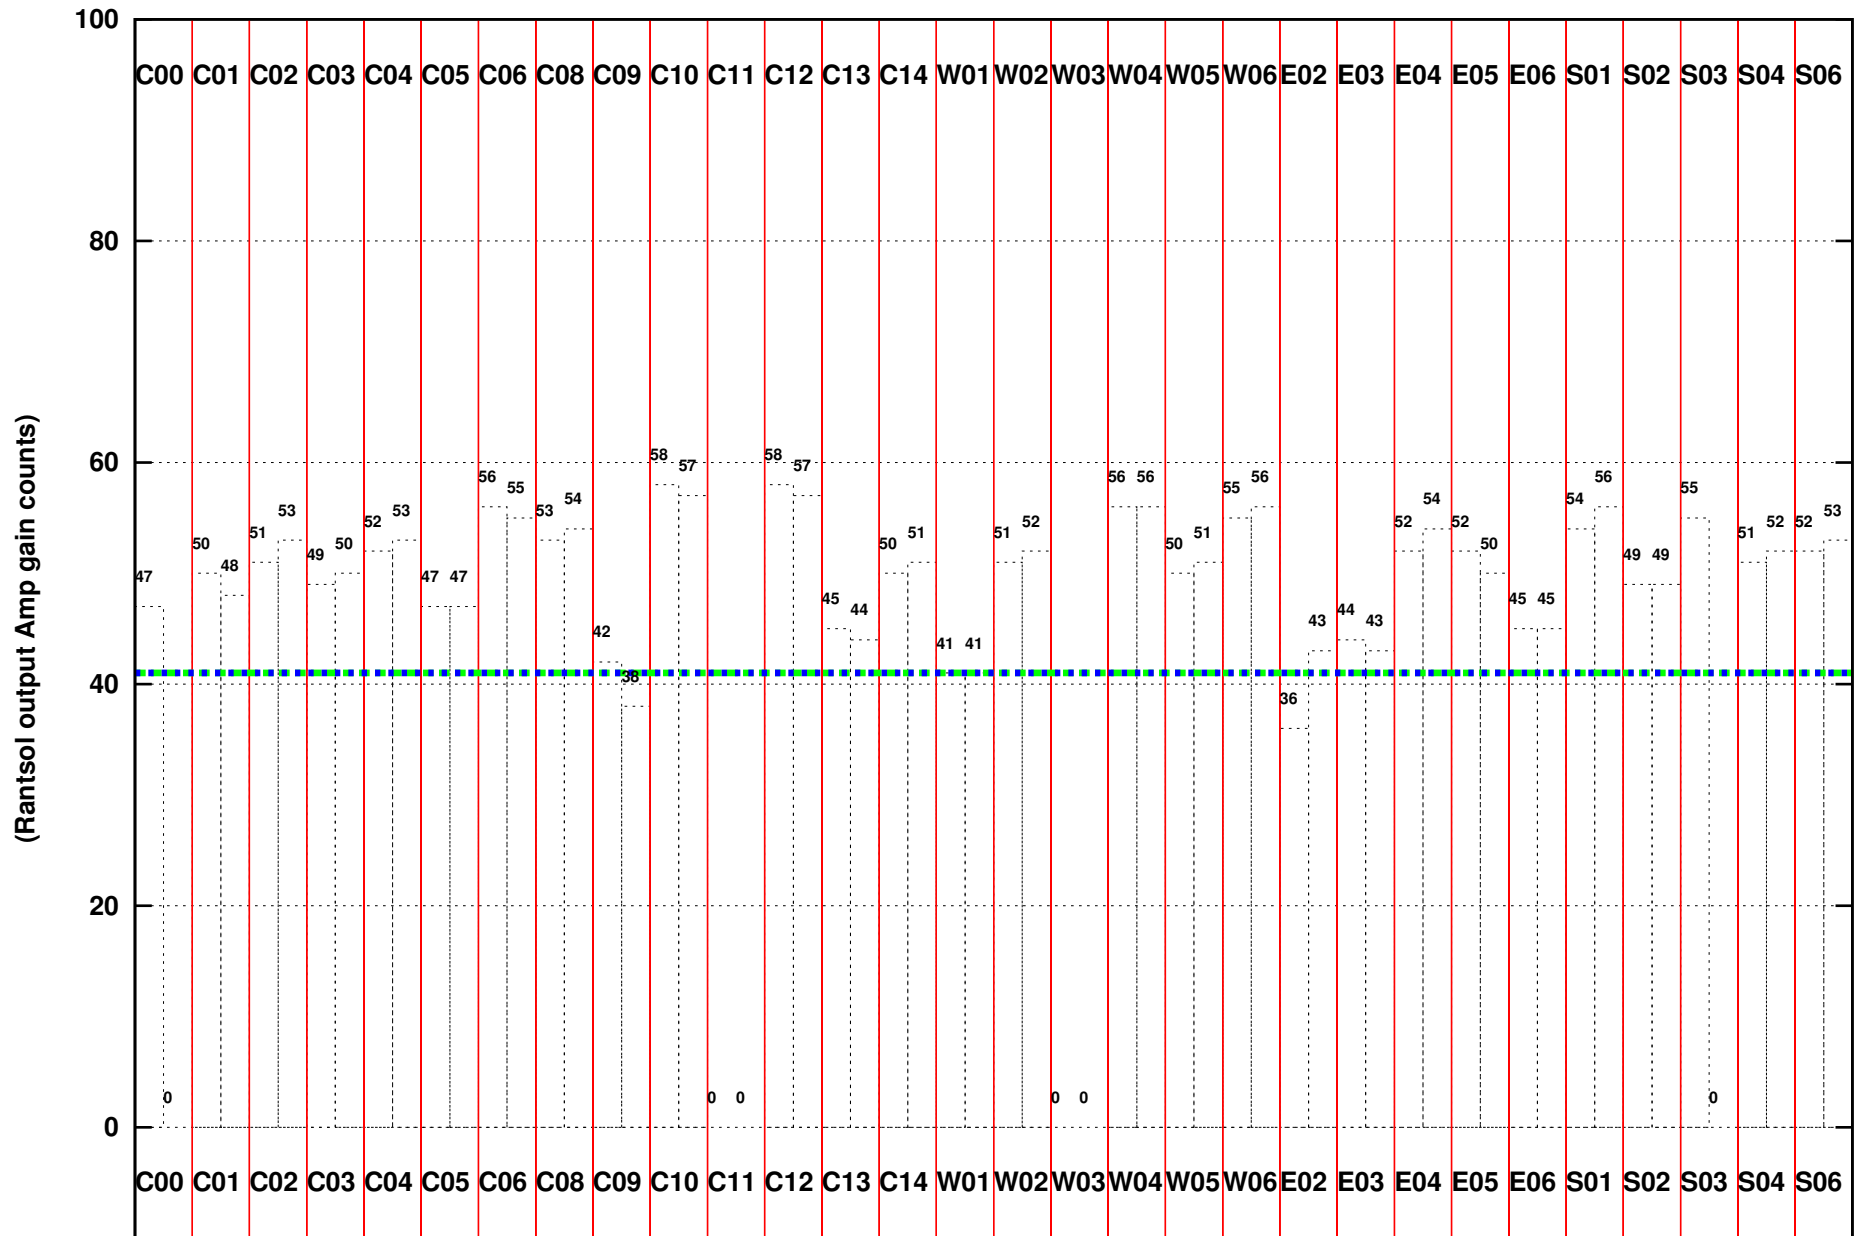

FRINGE STATUS (Rf:635.741,635.741 MHz., LO1:565.000,565.000 MHz., LO4/5:129.259,175.741 MHz.)

(File:/gsbifrddata/22nov/29_051_22nov2015.lta, scan:0, chan:80, Src:3C147, Date:22Nov2015 04:15:59)