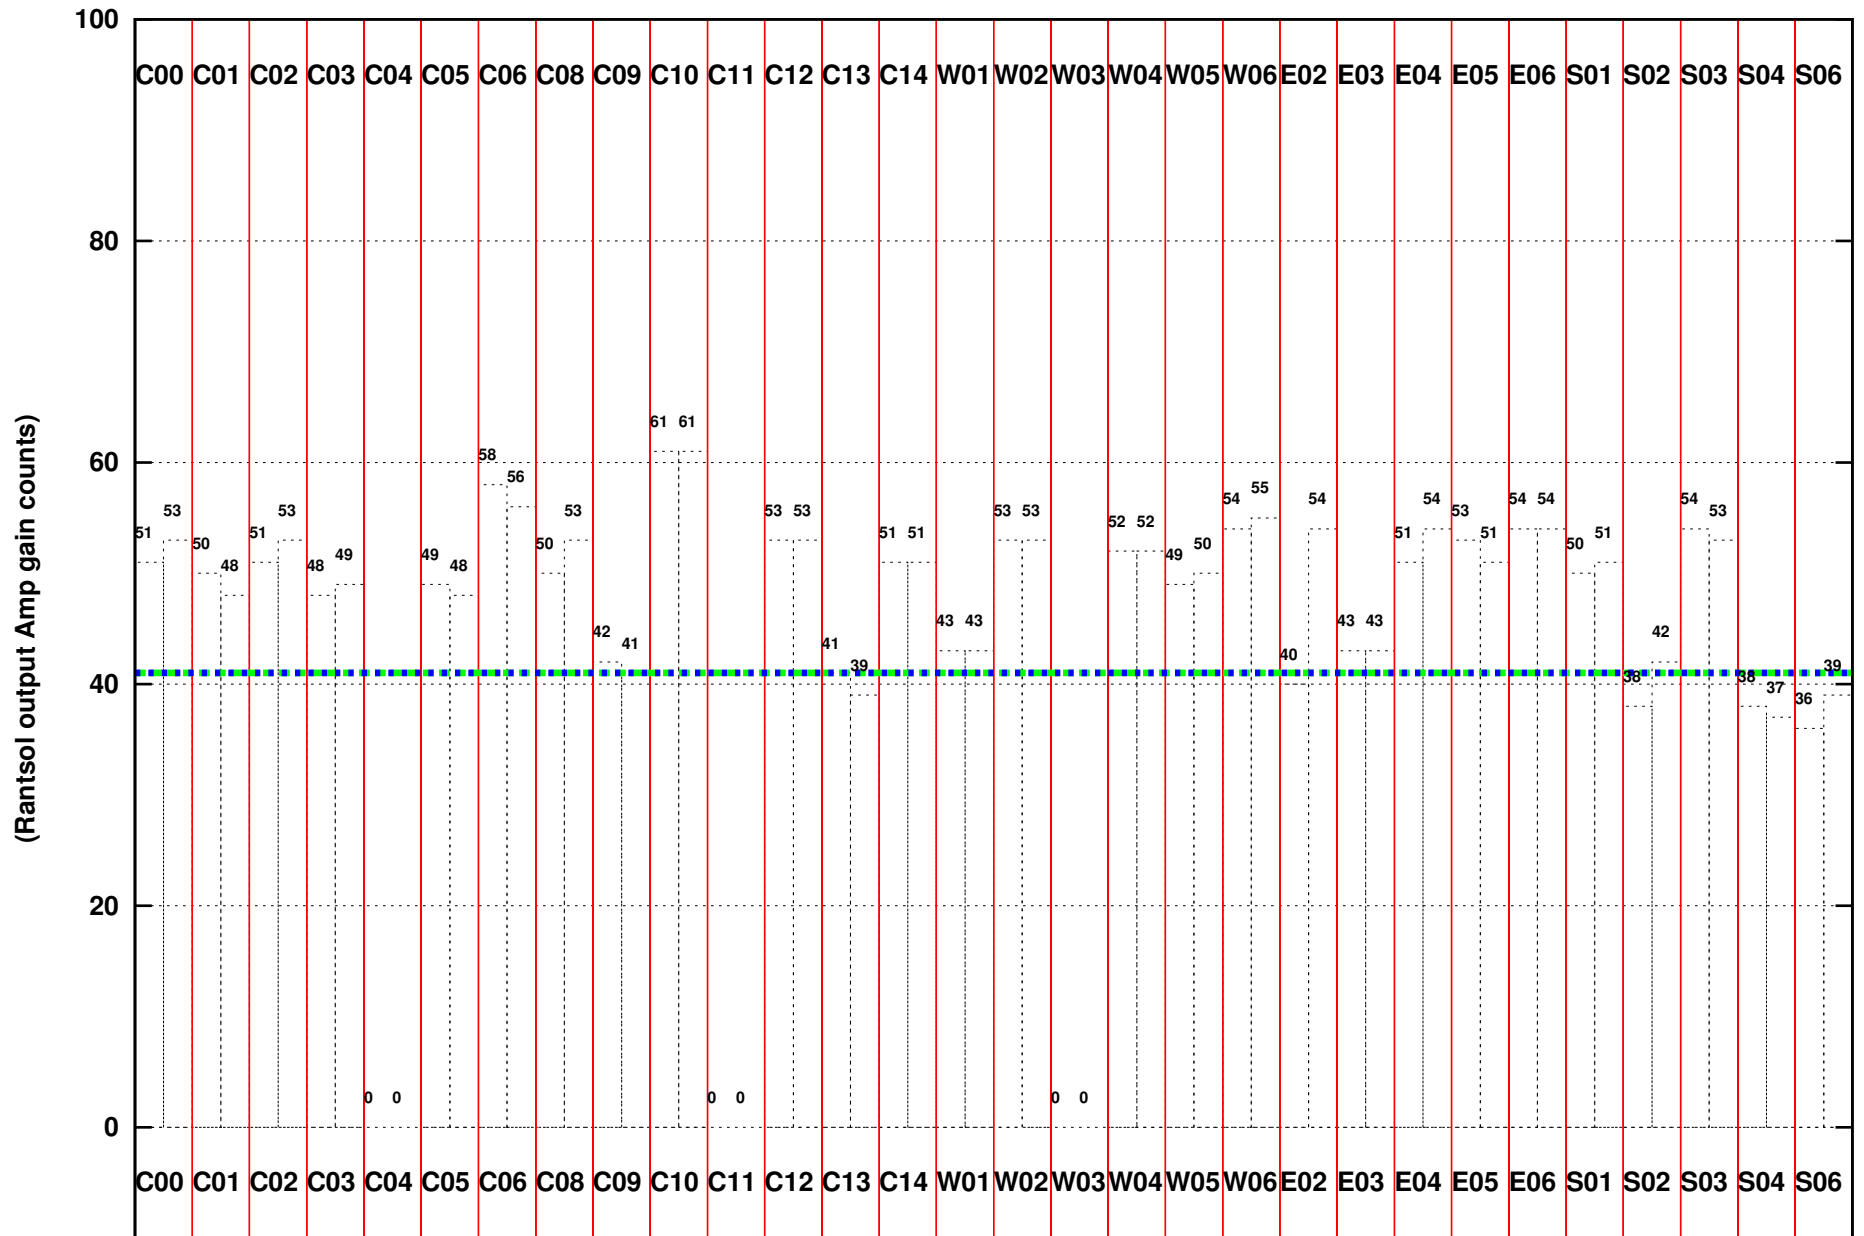

FRINGE STATUS (Rf:616.000,616.000 MHz., LO1:565.000,565.000 MHz., LO4/5:149.000,156.000 MHz.)

(File:/gsbifrddata1/22nov/29_034_22nov2015.lta, scan:0, chan:80, Src:3C48, Date:22Nov2015 17:47:00)