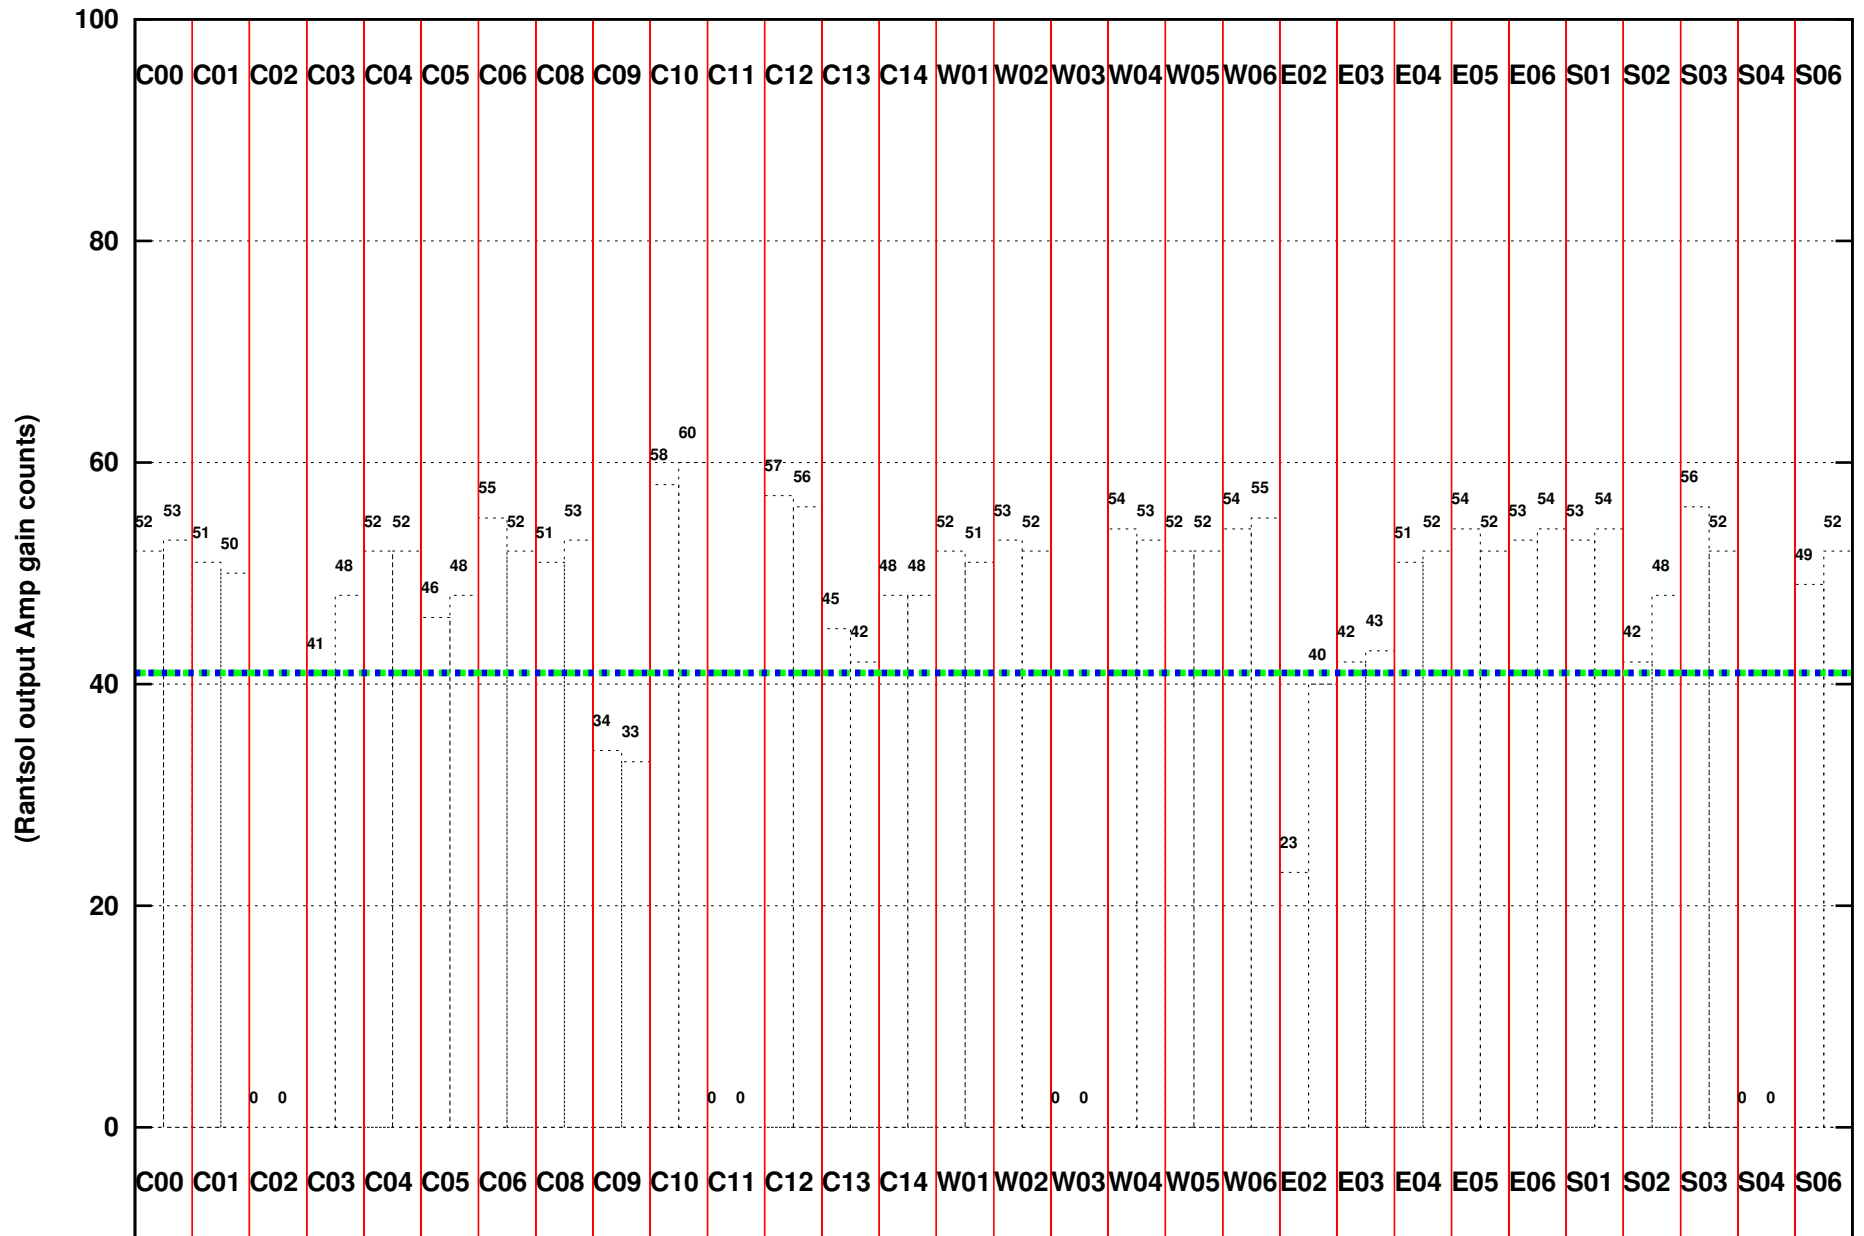

FRINGE STATUS (Rf:625.714,625.714 MHz., LO1:555.000,555.000 MHz., LO4/5:129.286,175.714 MHz.)

( File:/gsbifrddata1/24nov/29\_051\_24nov2015.lta, scan:0, chan:80, Src:3C147, Date:24Nov2015 01:17:06)