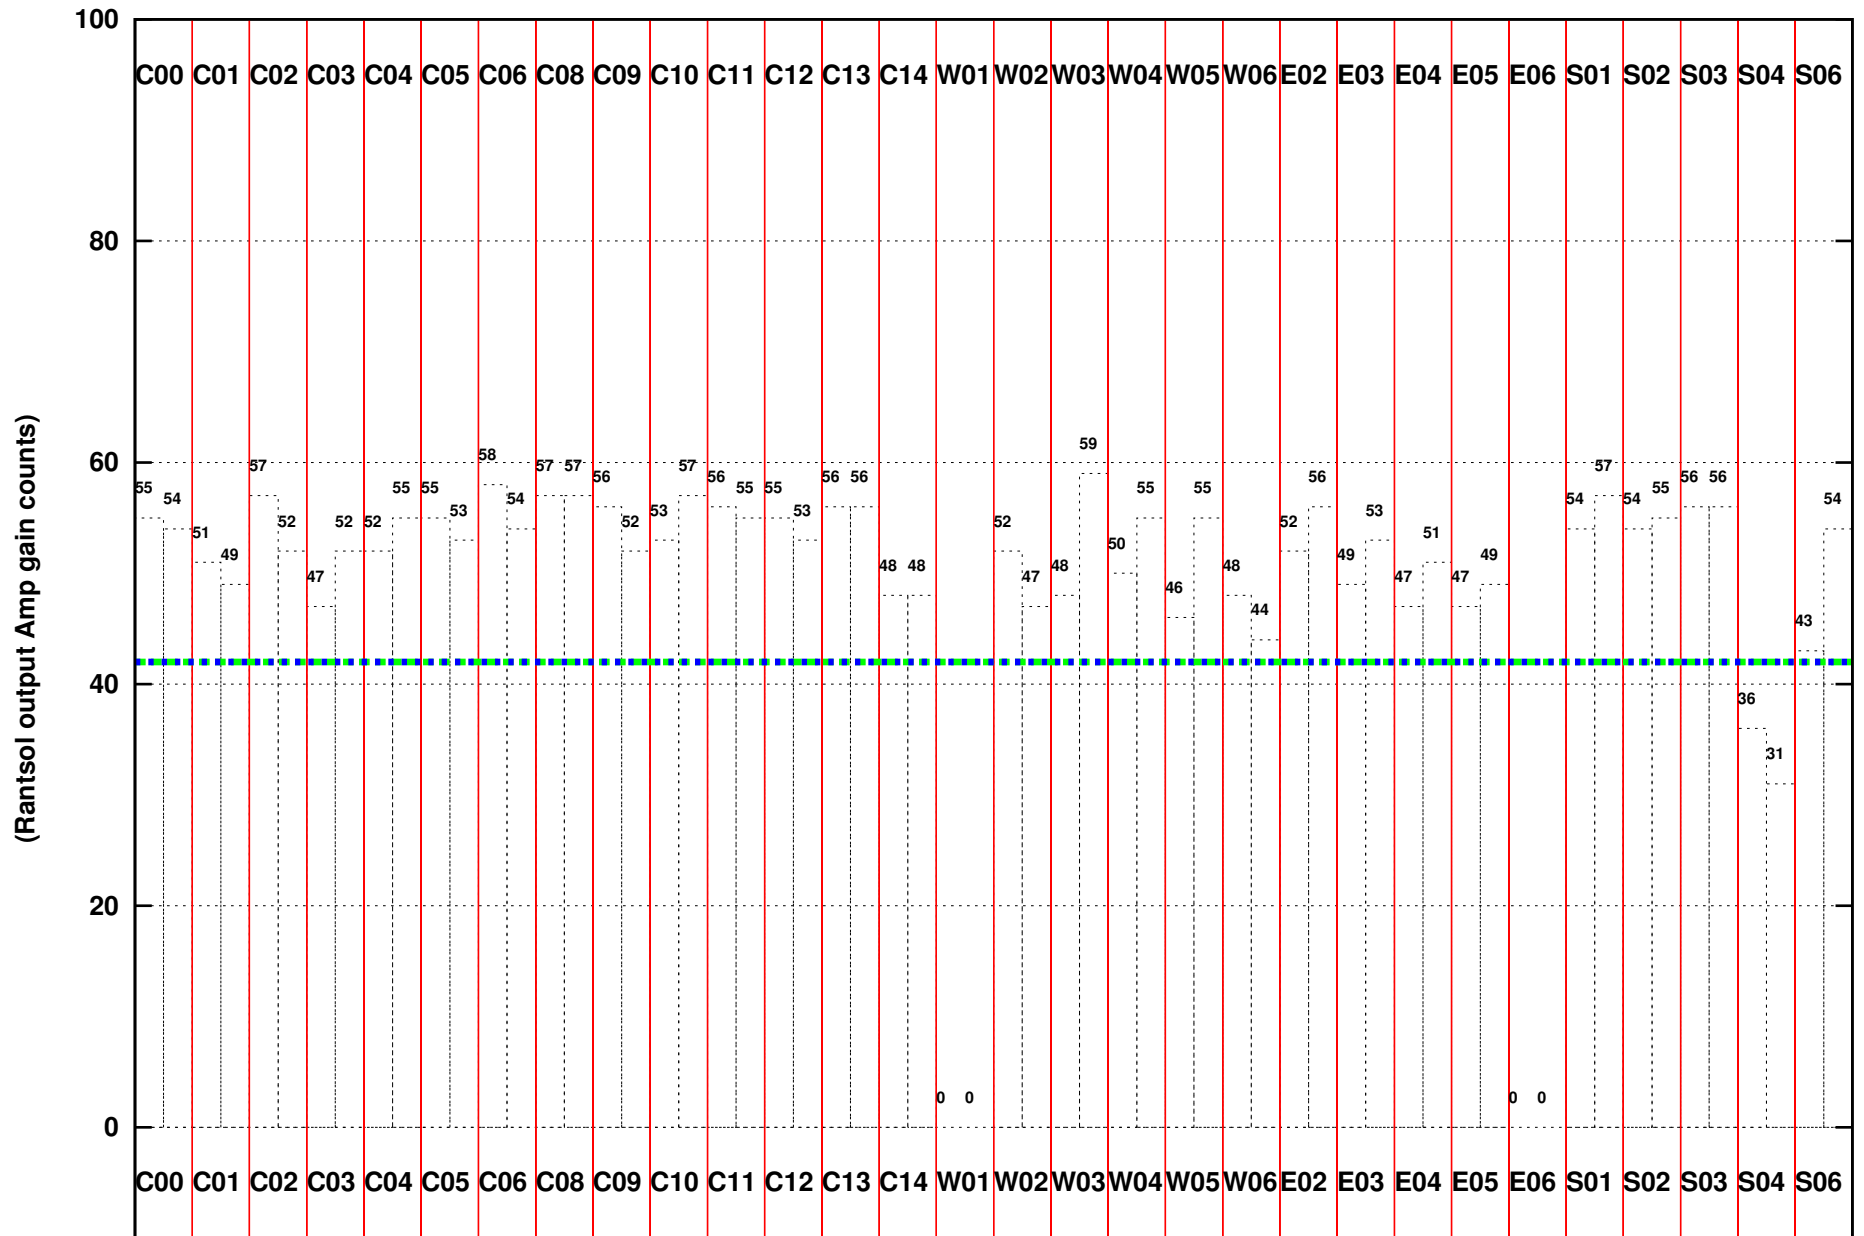

FRINGE STATUS (Rf:1037.010,1037.010 MHz., LO1:965.000,965.000 MHz., LO4/5:127.990,177.010 MHz.)

( File:/gsbifrddata/09dec/29\_035\_09dec2015.lta, scan:0, chan:80, Src:3C286, Date:09Dec2015 07:03:08)