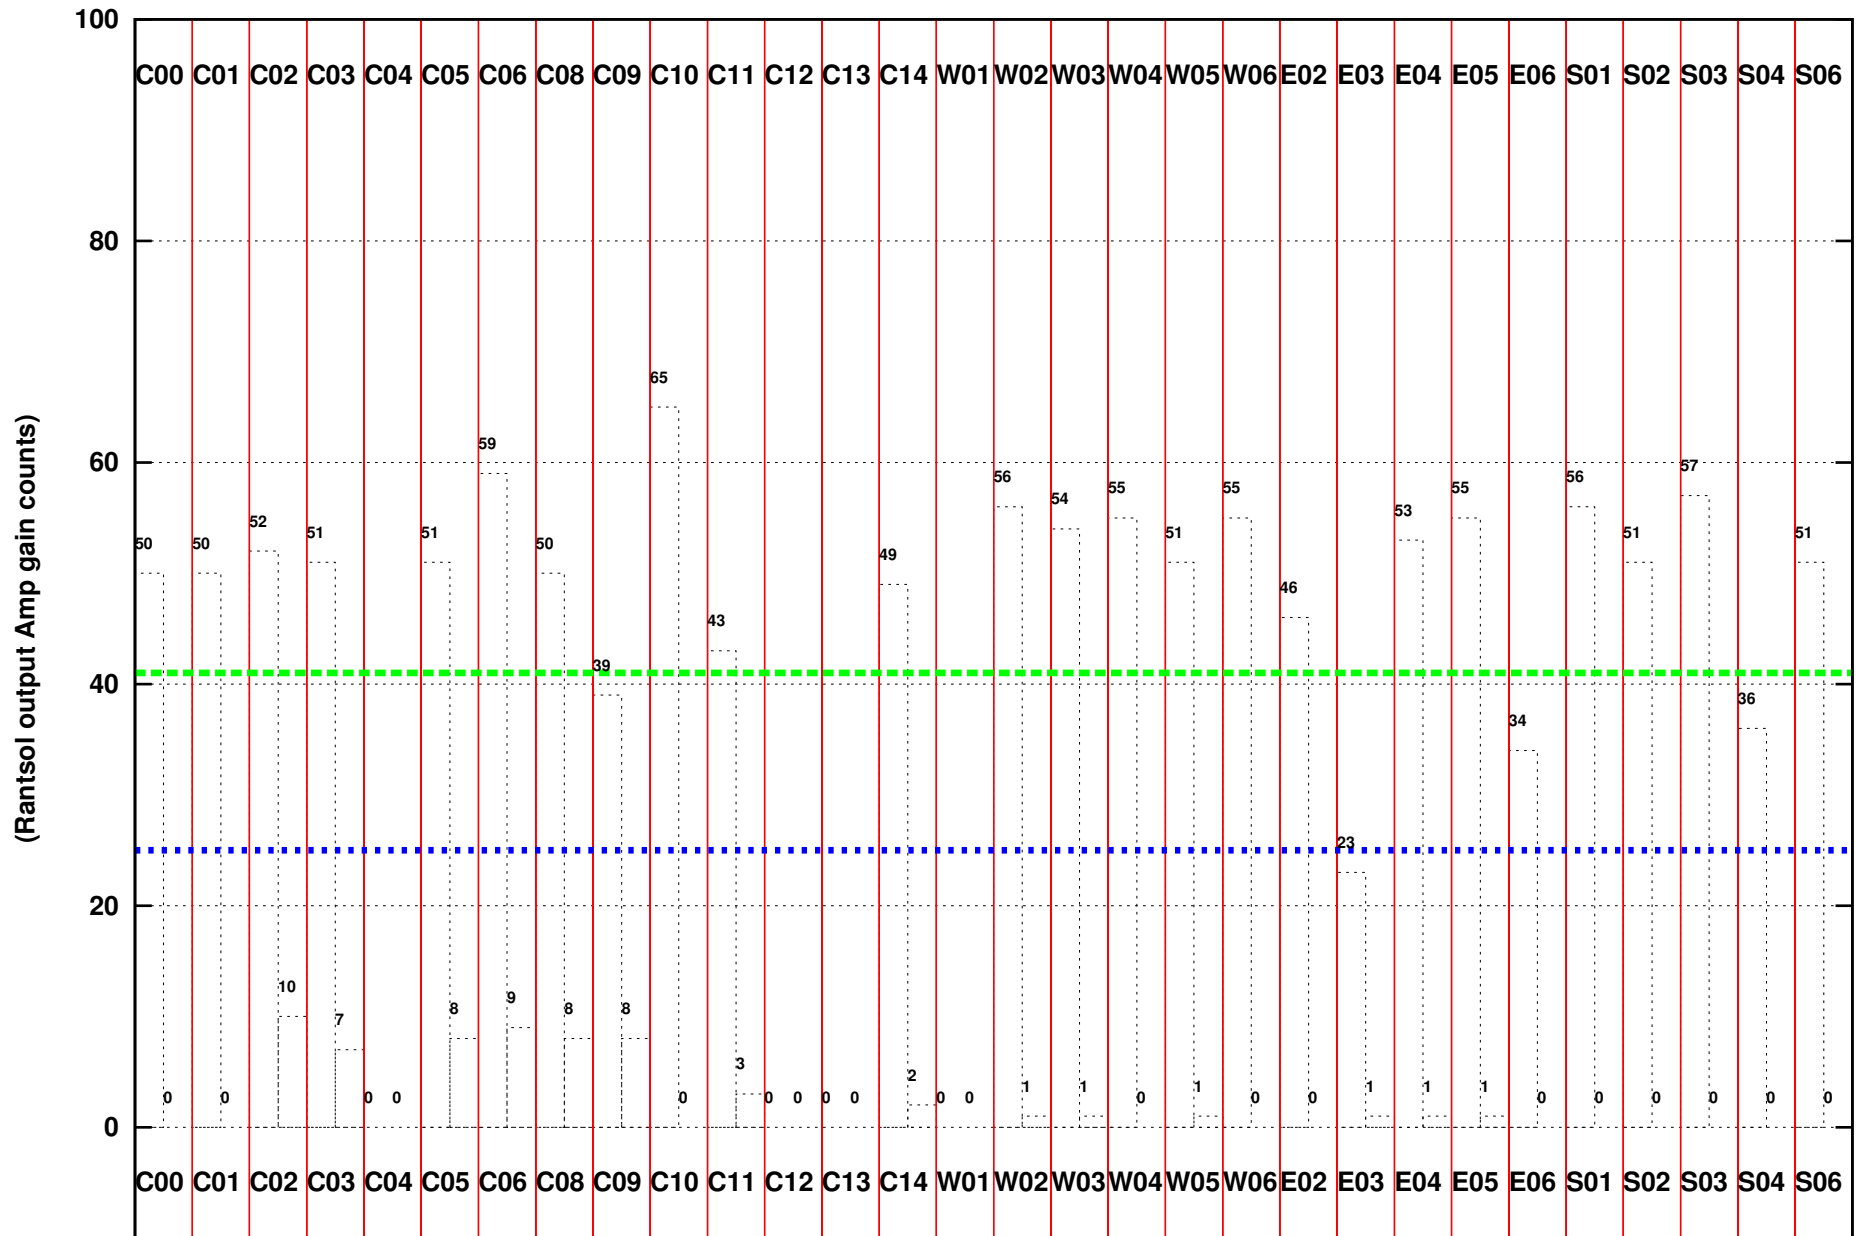

FRINGE STATUS (Rf:629.000,253.000 MHz., LO1:680.000,304.000 MHz., LO4/5:149.000,156.000 MHz.)

(File:/gsbifrdta1/13dec/29_066_13dec2015.lta, scan:0, chan:80, Src:3C48, Date:13Dec2015 16:57:58)