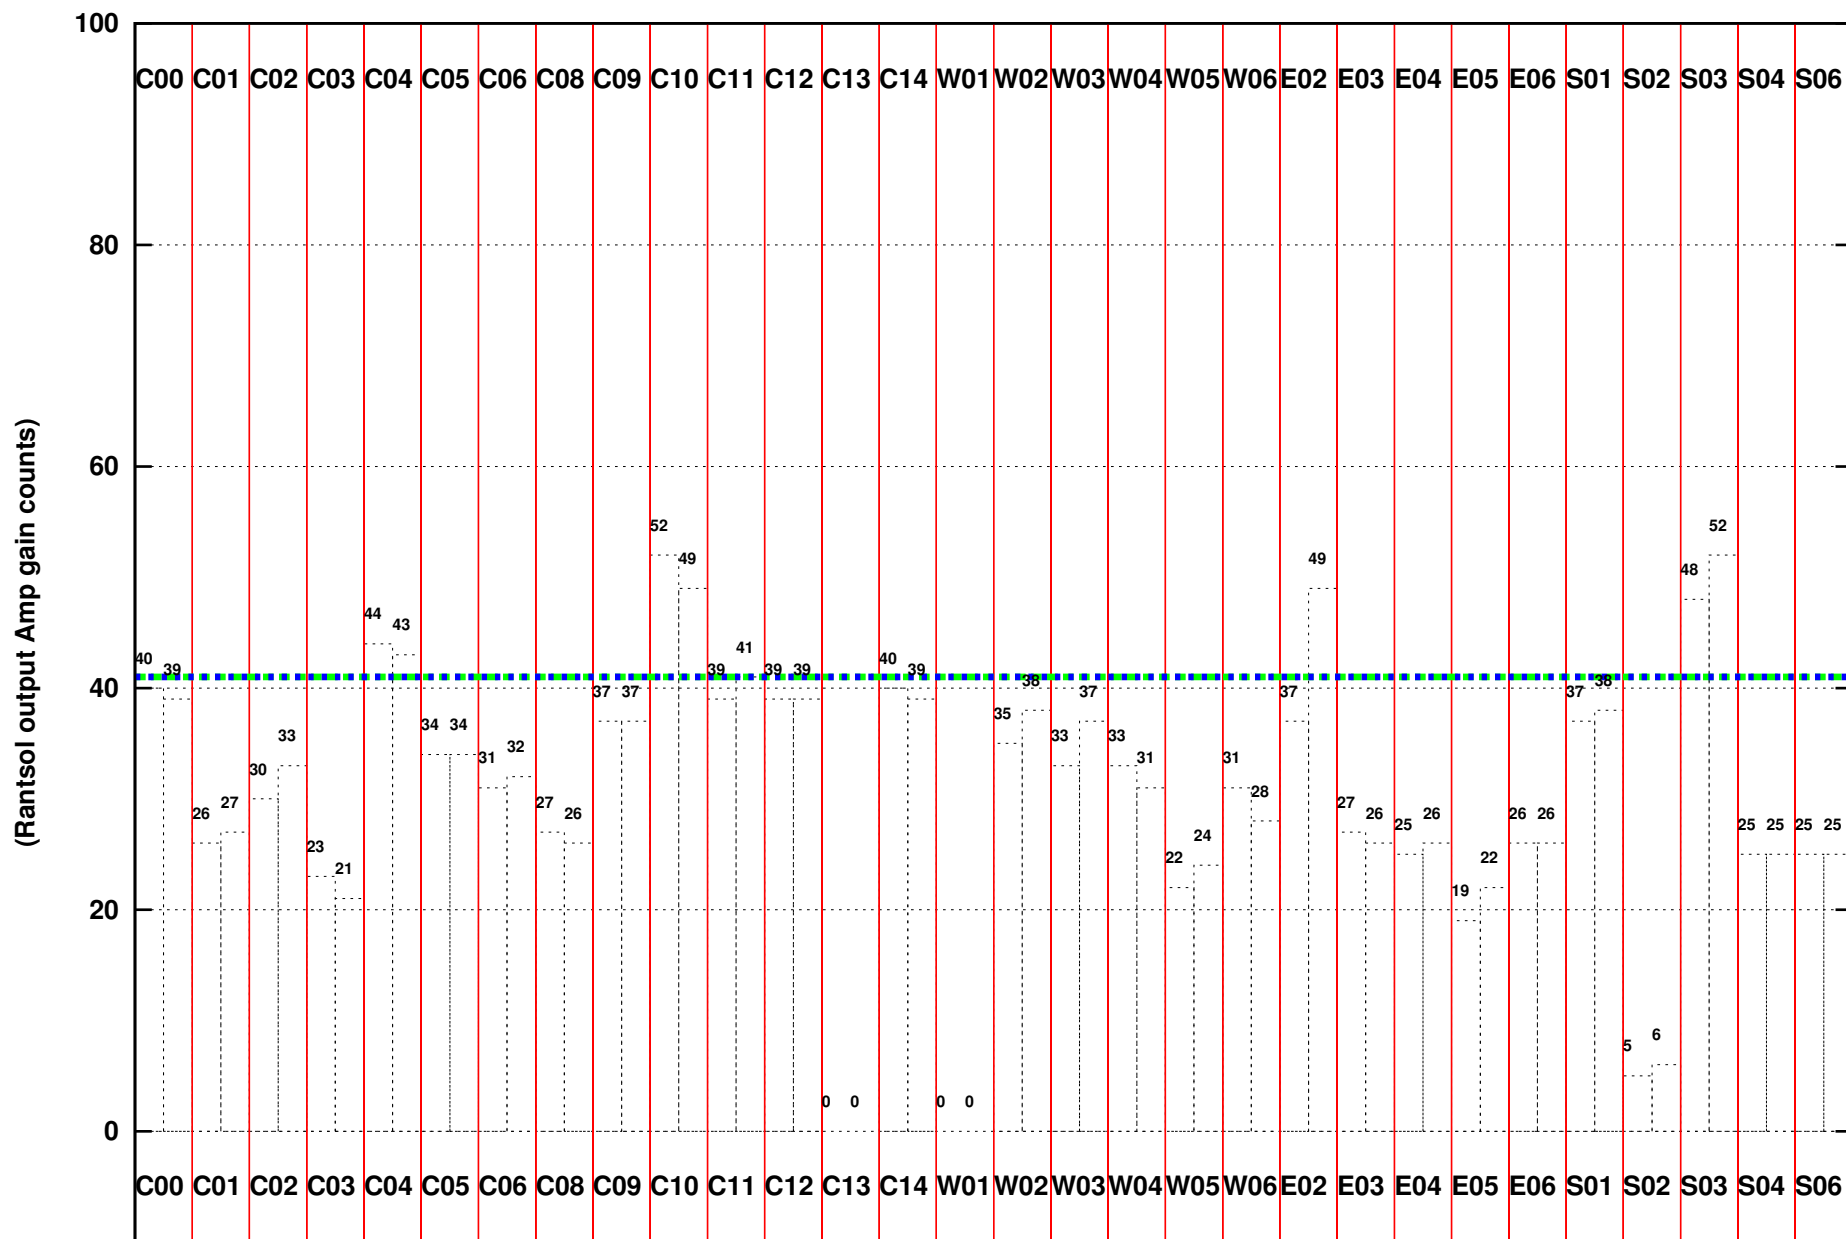

FRINGE STATUS (Rf:572.719,572.719 MHz., LO1:500.000,500.000 MHz., LO4/5:127.281,177.719 MHz.)

(File:/gsbifrddata1/14dec/29_051_14dec2015.lta, scan:0, chan:80, Src:3C147, Date:14Dec2015 02:13:58)