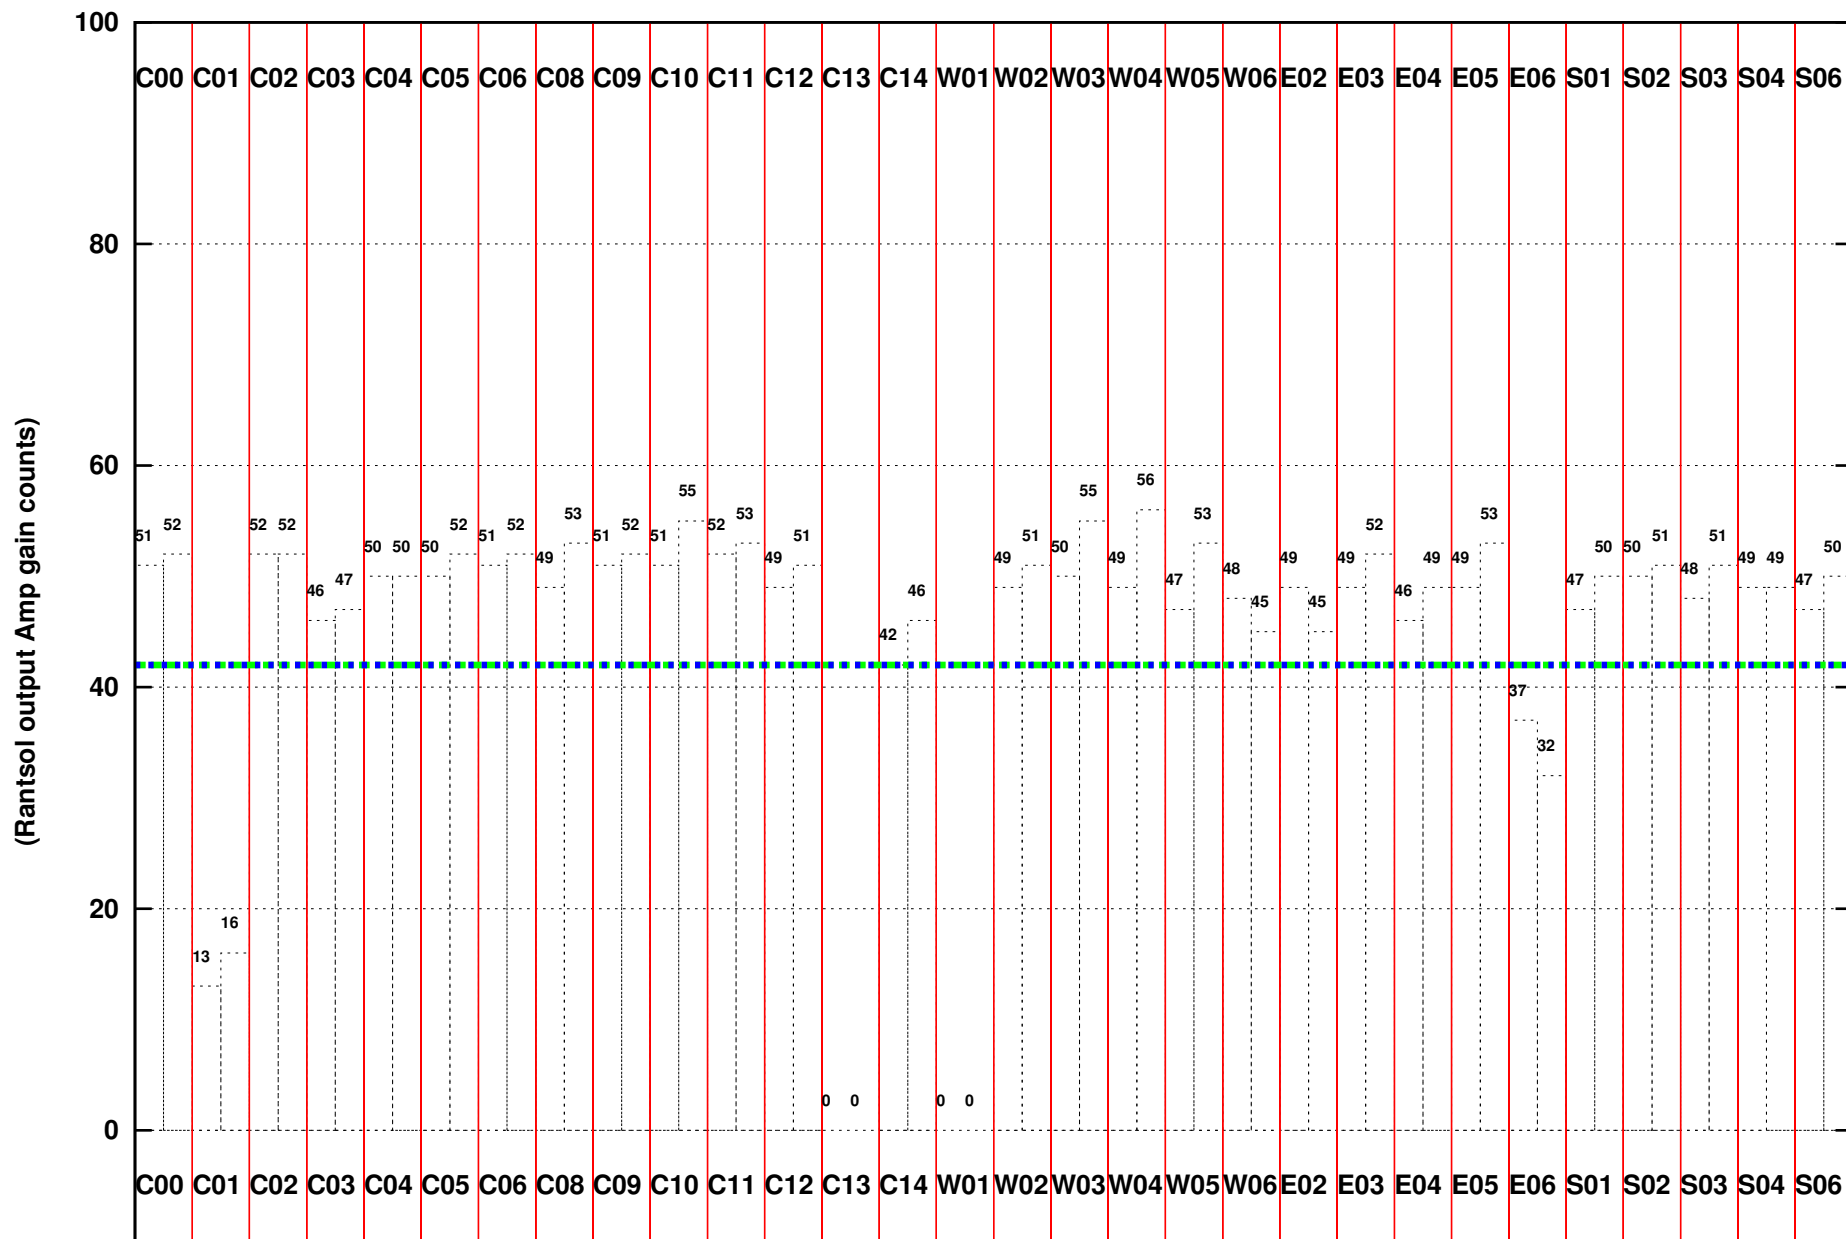

FRINGE STATUS (Rf:1157.833,1157.833 MHz., LO1:1085.000,1085.000 MHz., LO4/5:127.167,177.833 MHz.)

(File:/gsbifrddata/19dec/ddtb190_19dec2015.lta.1, scan:0, chan:80, Src:3C48, Date:19Dec2015 16:22:07)