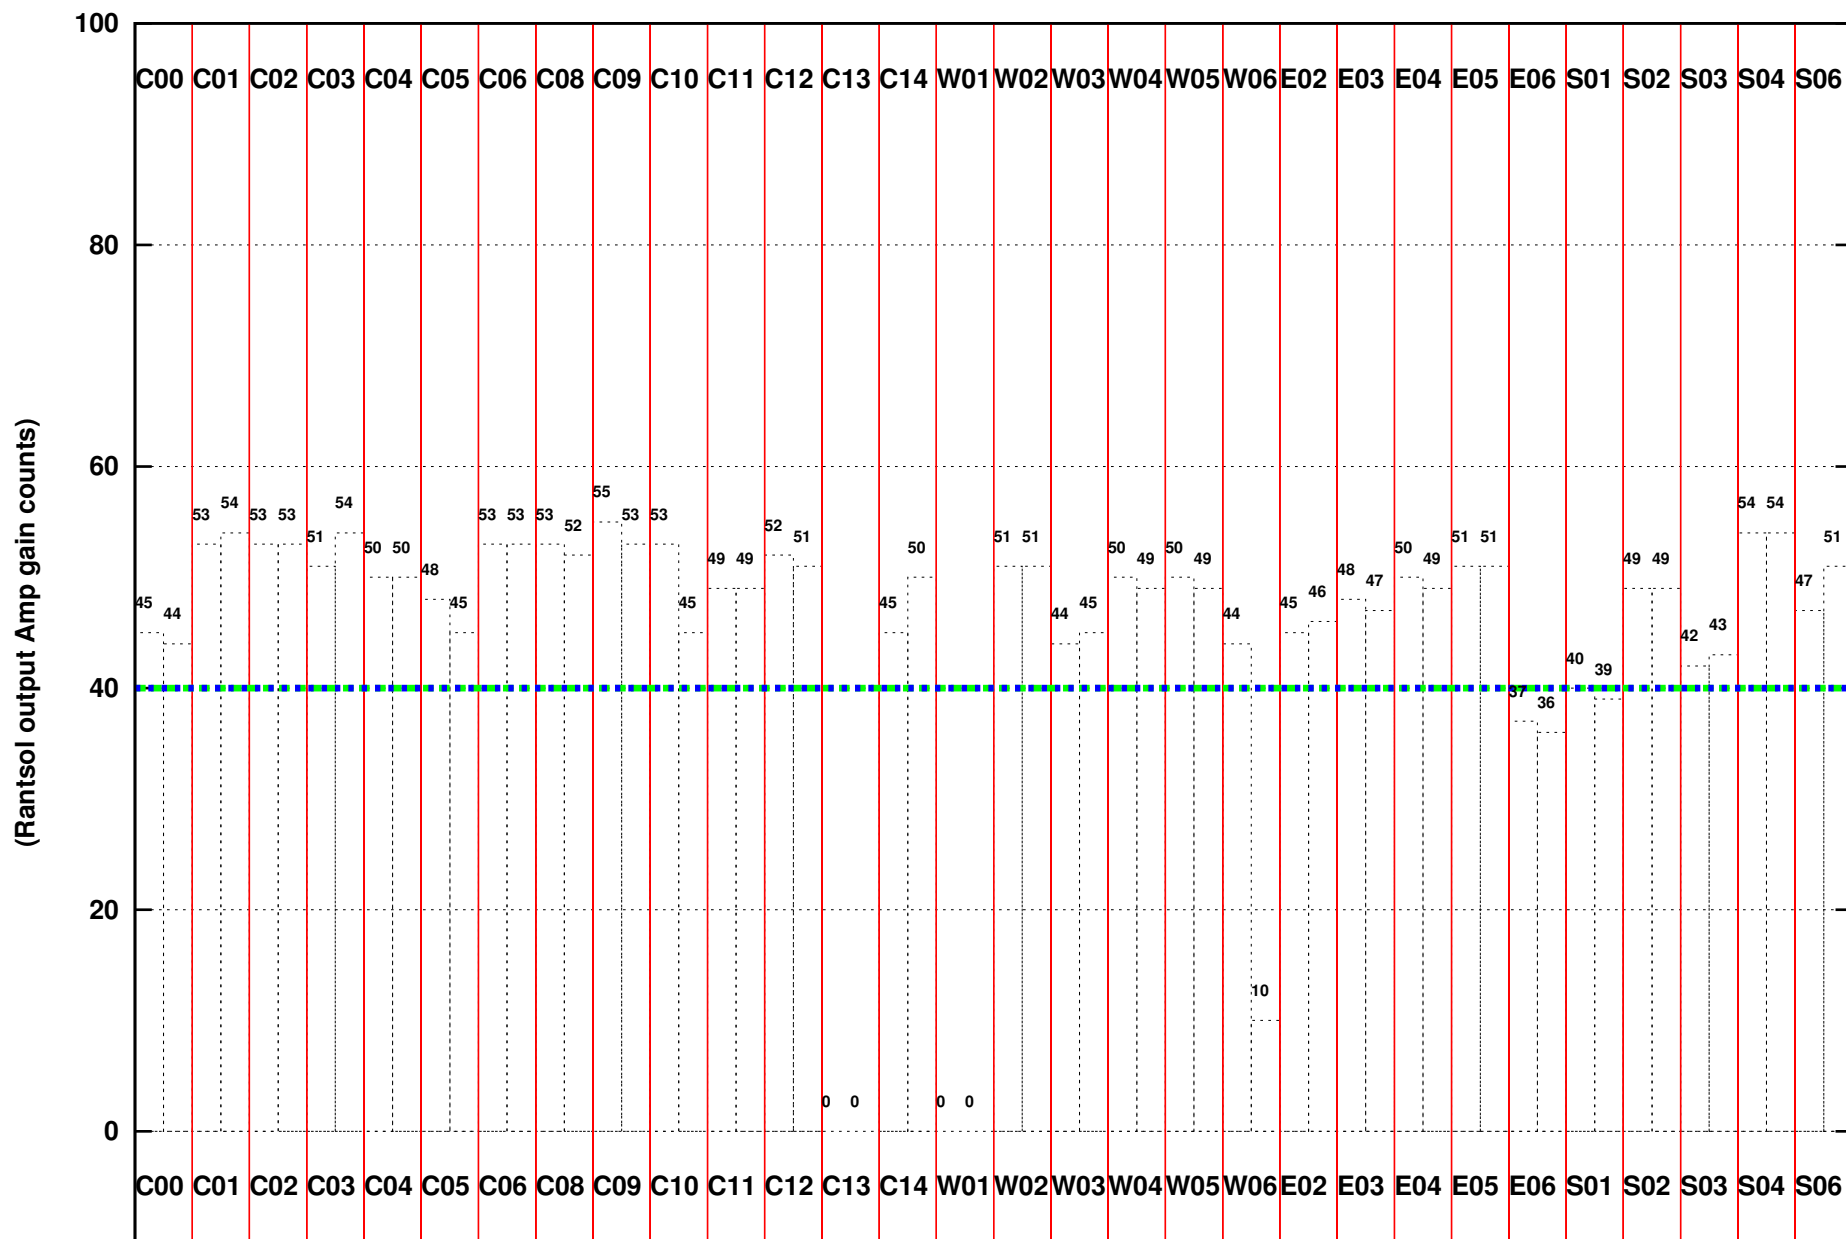

FRINGE STATUS (Rf:306.000,306.000 MHz., LO1:255.000,255.000 MHz., LO4/5:149.000,156.000 MHz.)

(File:/gsbifrddata1/21dec/29_007_21dec2015.lta, scan:0, chan:80, Src:3C286, Date:21Dec2015 05:36:42)