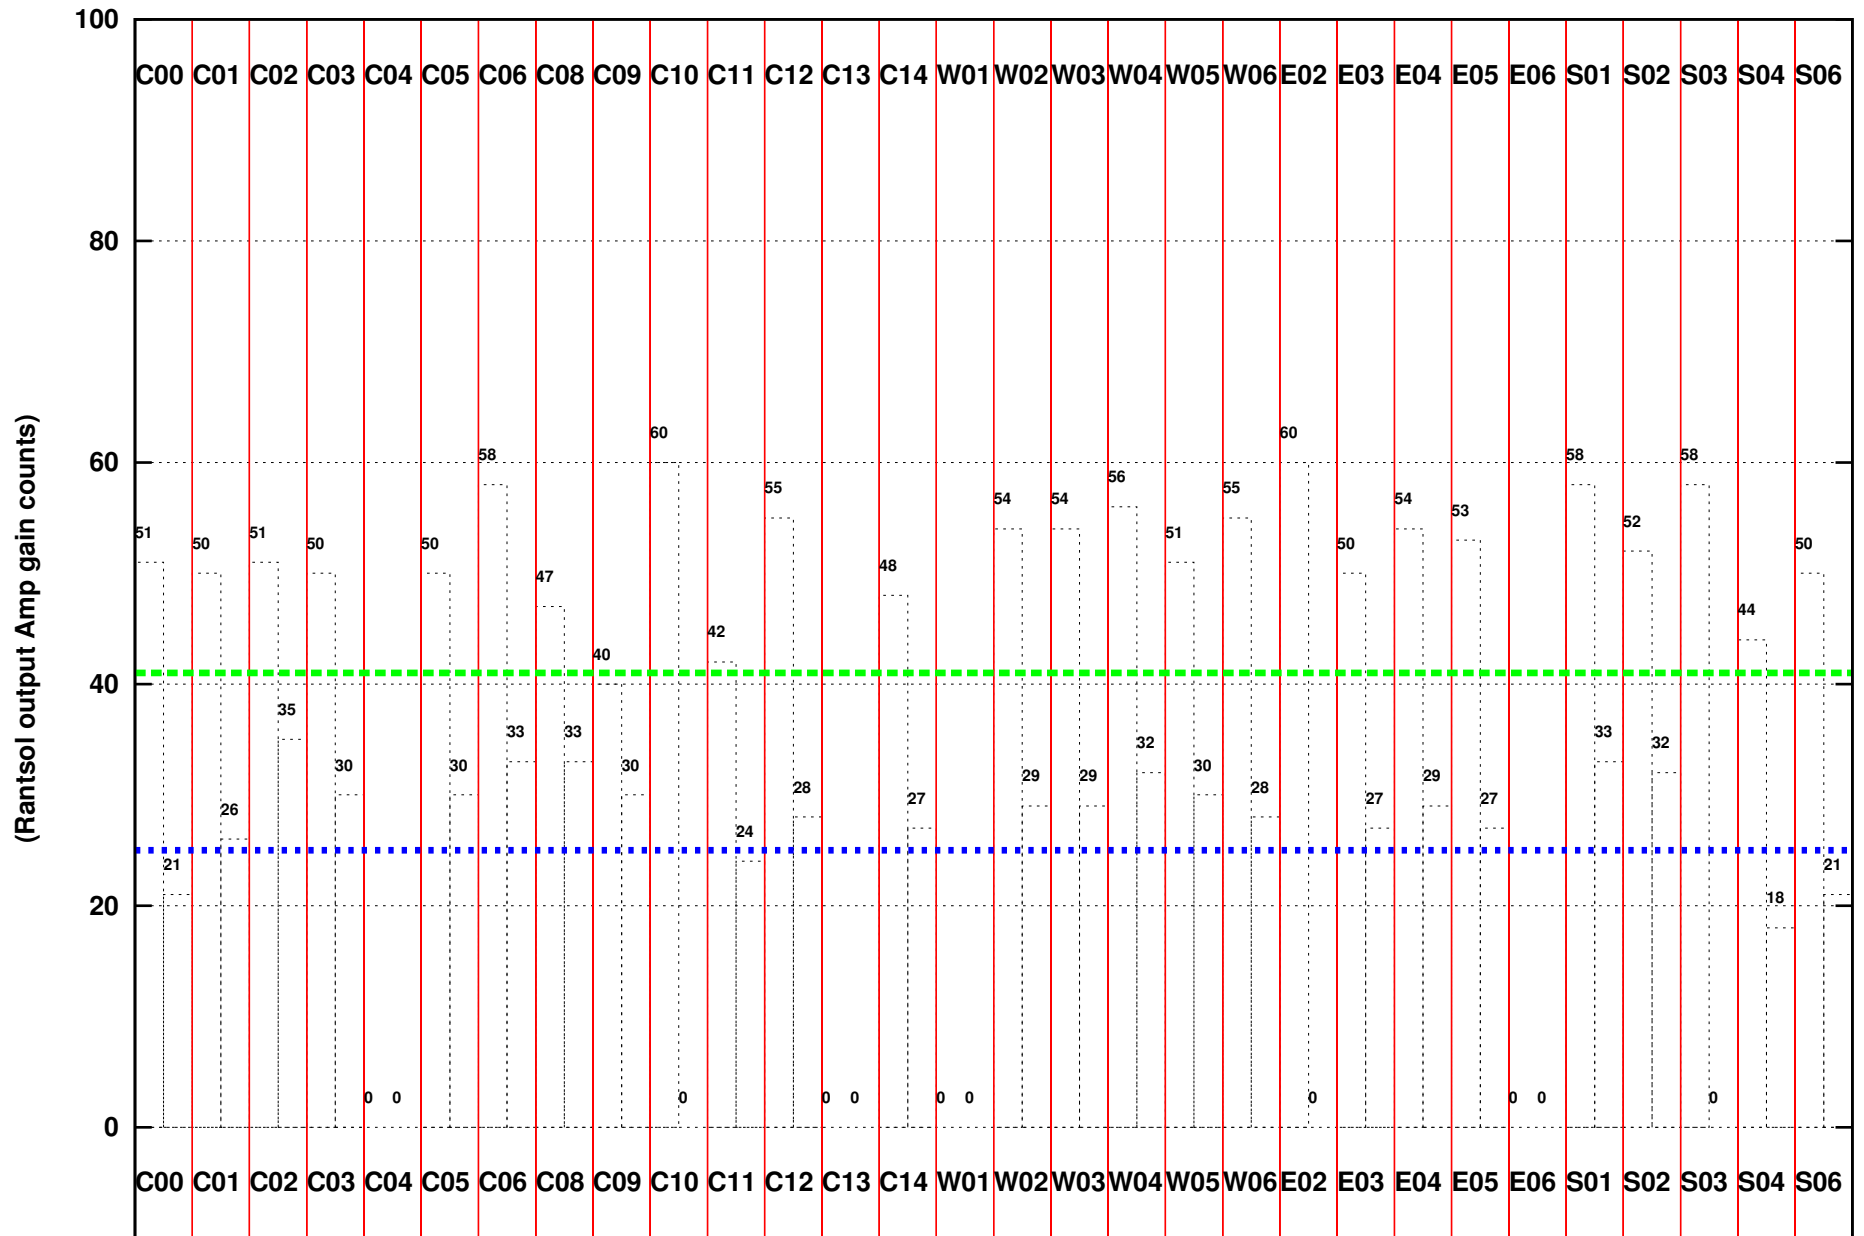

FRINGE STATUS (Rf:629.000,253.000 MHz., LO1:680.000,304.000 MHz., LO4/5:149.000,156.000 MHz.)

(File:/gsbifdata1/21dec/29_055_21dec2015.lta, scan:0, chan:80, Src:3C48, Date:21Dec2015 16:05:01)