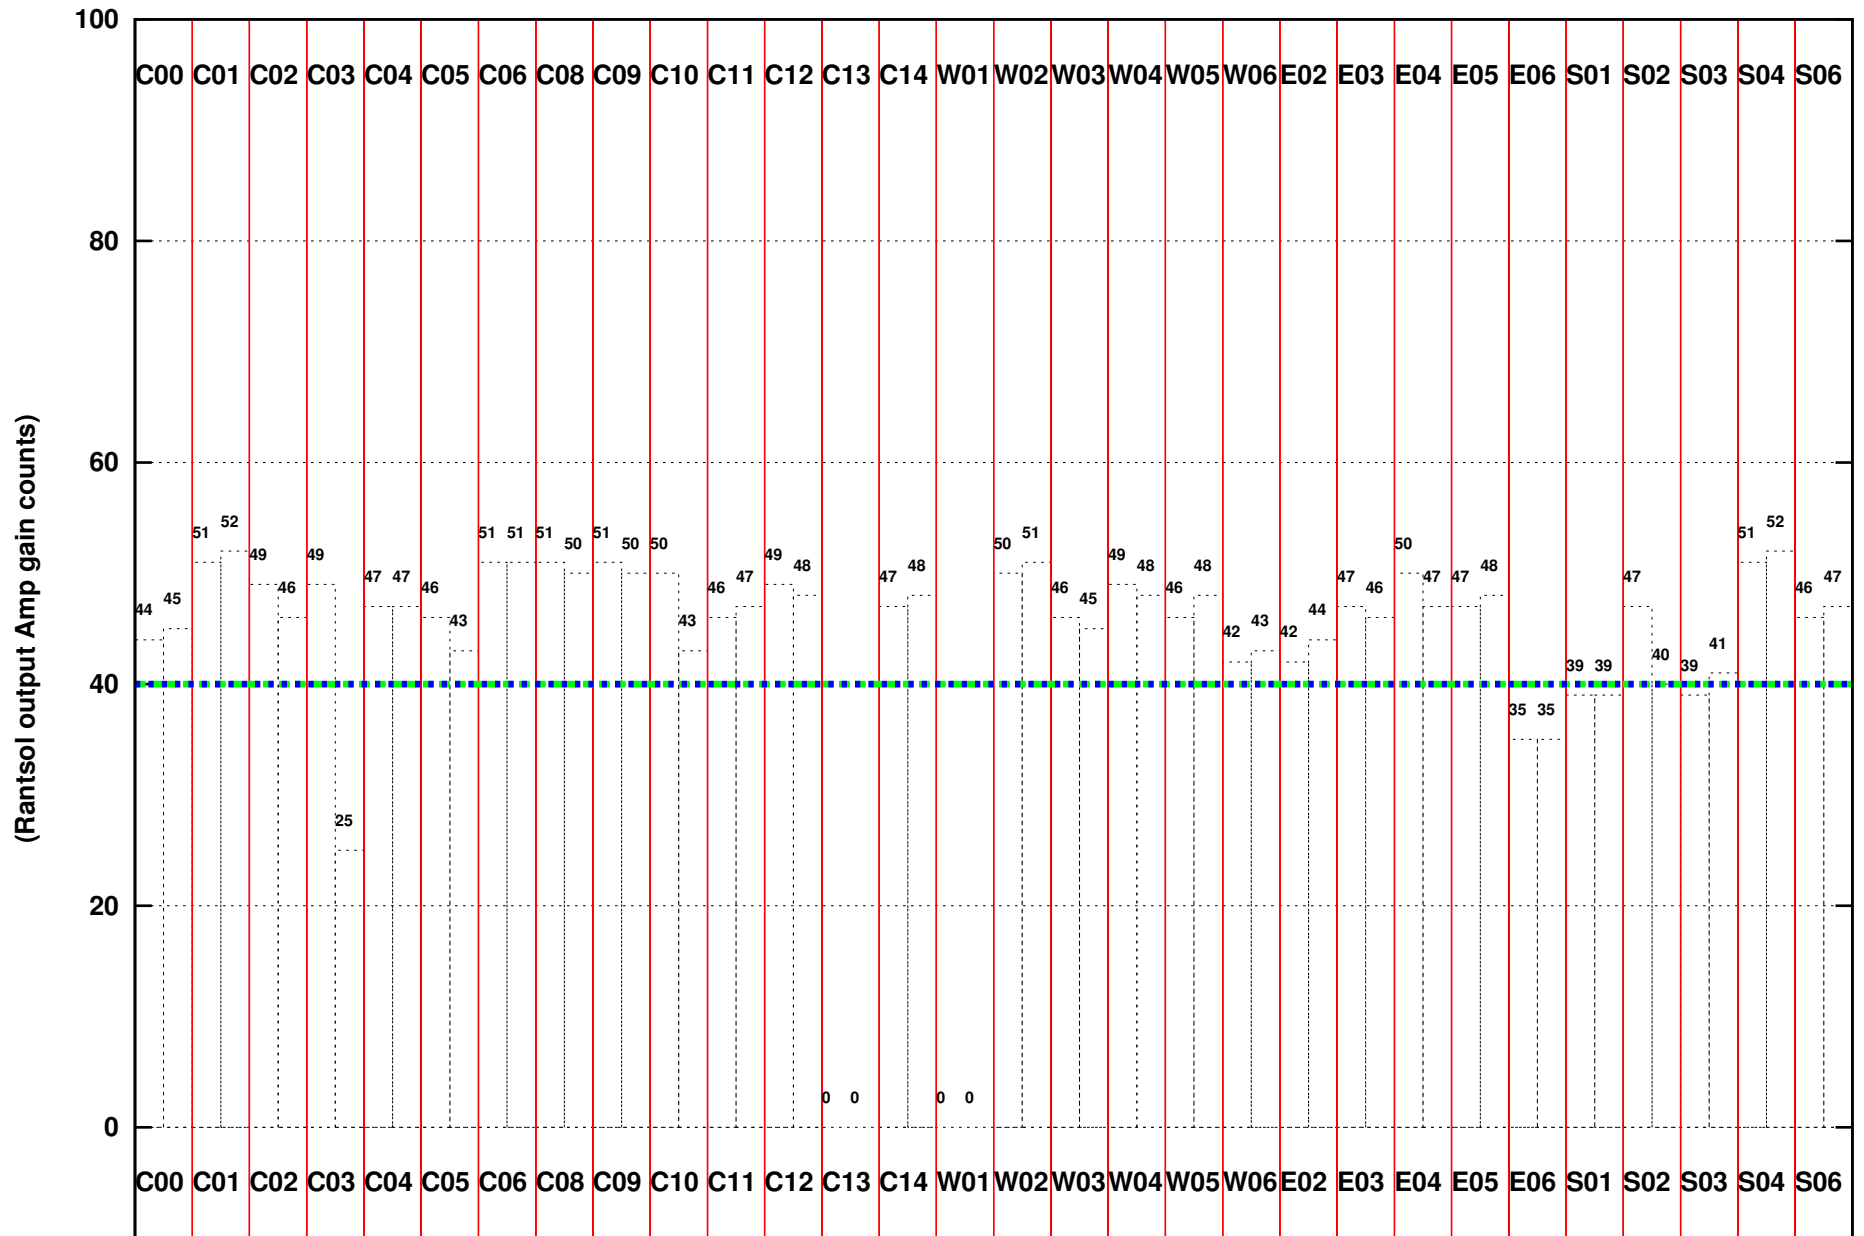

FRINGE STATUS (Rf:306.000,306.000 MHz., LO1:255.000,255.000 MHz., LO4/5:149.000,156.000 MHz.)

(File:/gsbifrddata1/22dec/29_069_22dec2015.lta, scan:0, chan:80, Src:3C48, Date:21Dec2015 23:55:18)