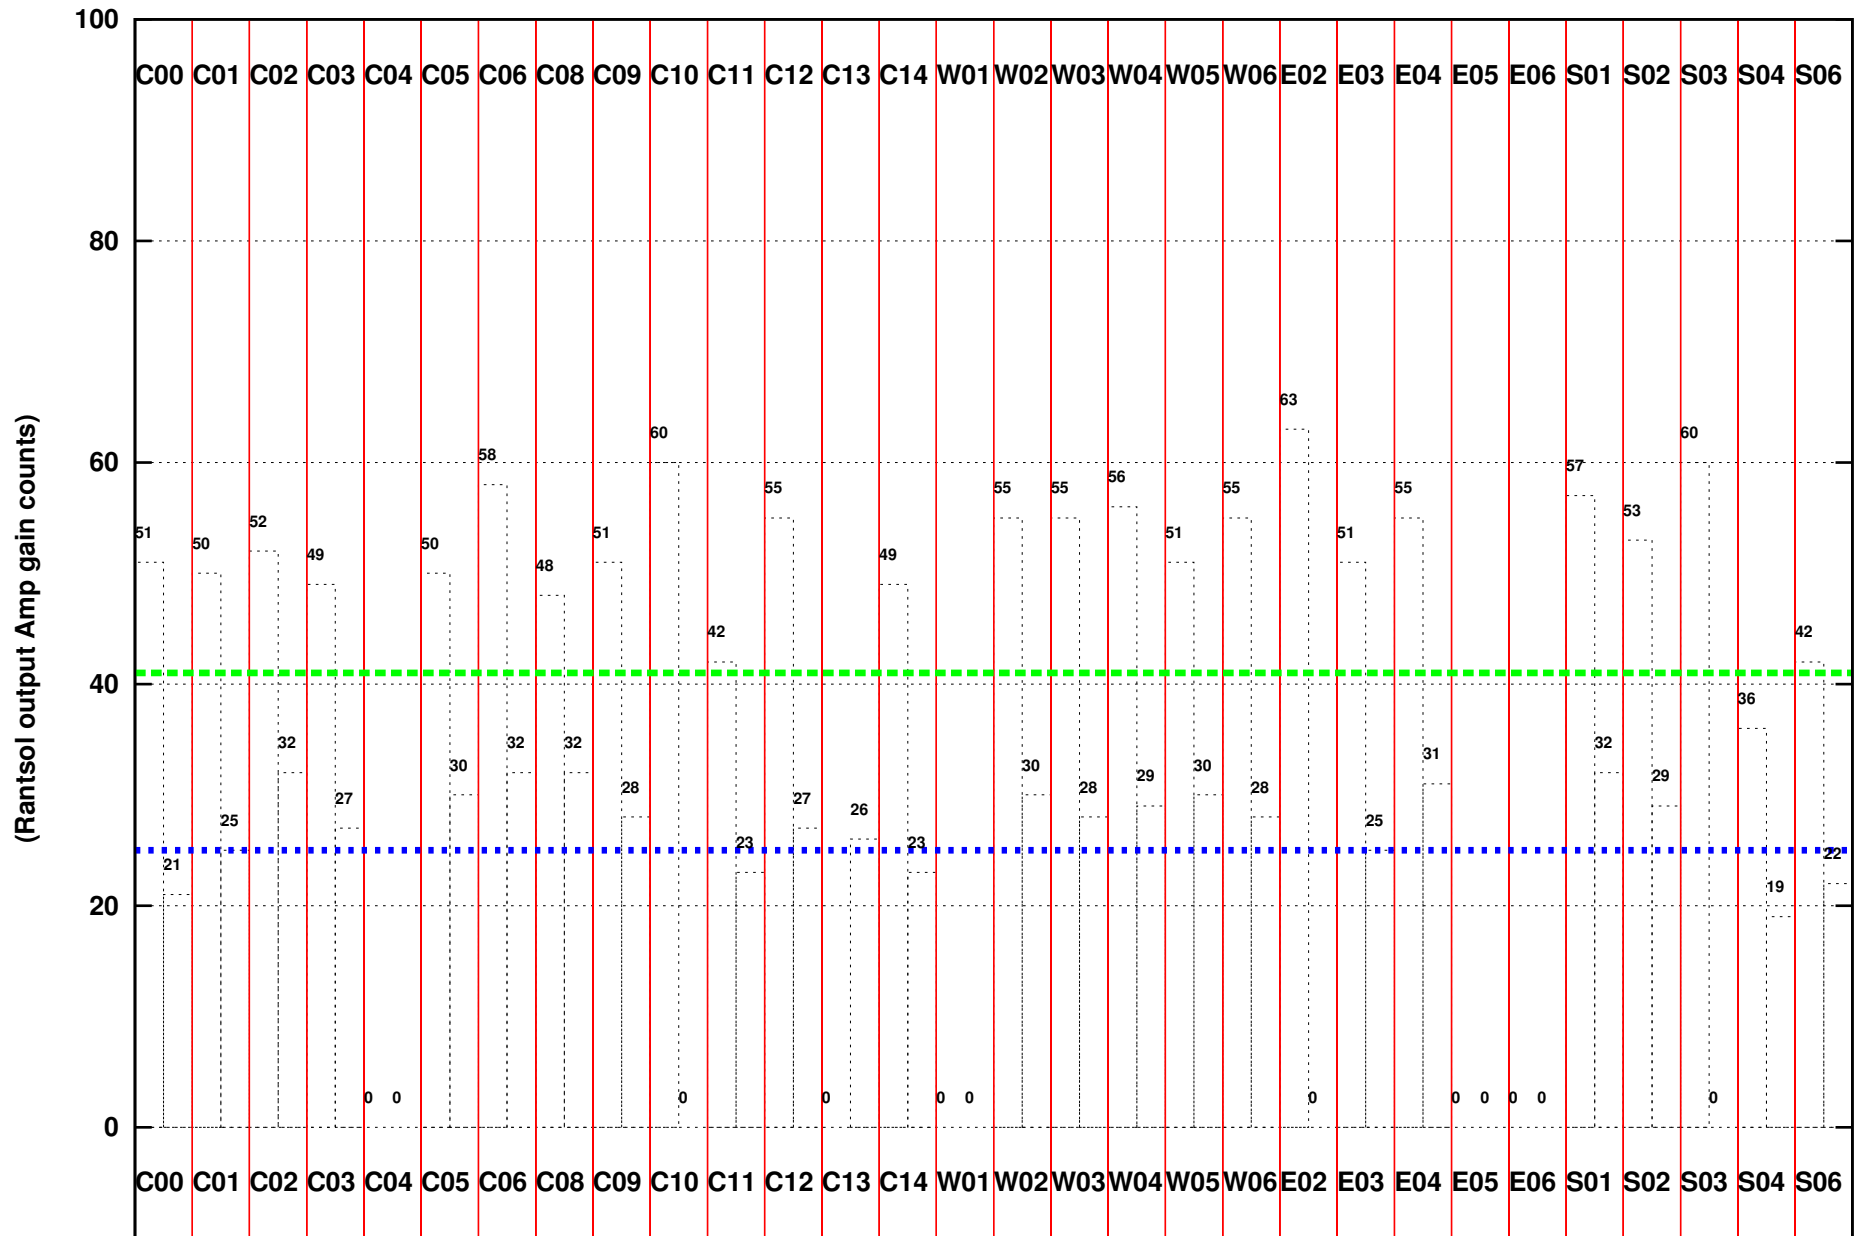

FRINGE STATUS (Rf:629.000,253.000 MHz., LO1:680.000,304.000 MHz., LO4/5:149.000,156.000 MHz.)

(File:/gsbifrddata/22dec/29_055_22dec2015.lta, scan:0, chan:80, Src:3C48, Date:22Dec2015 16:03:35)