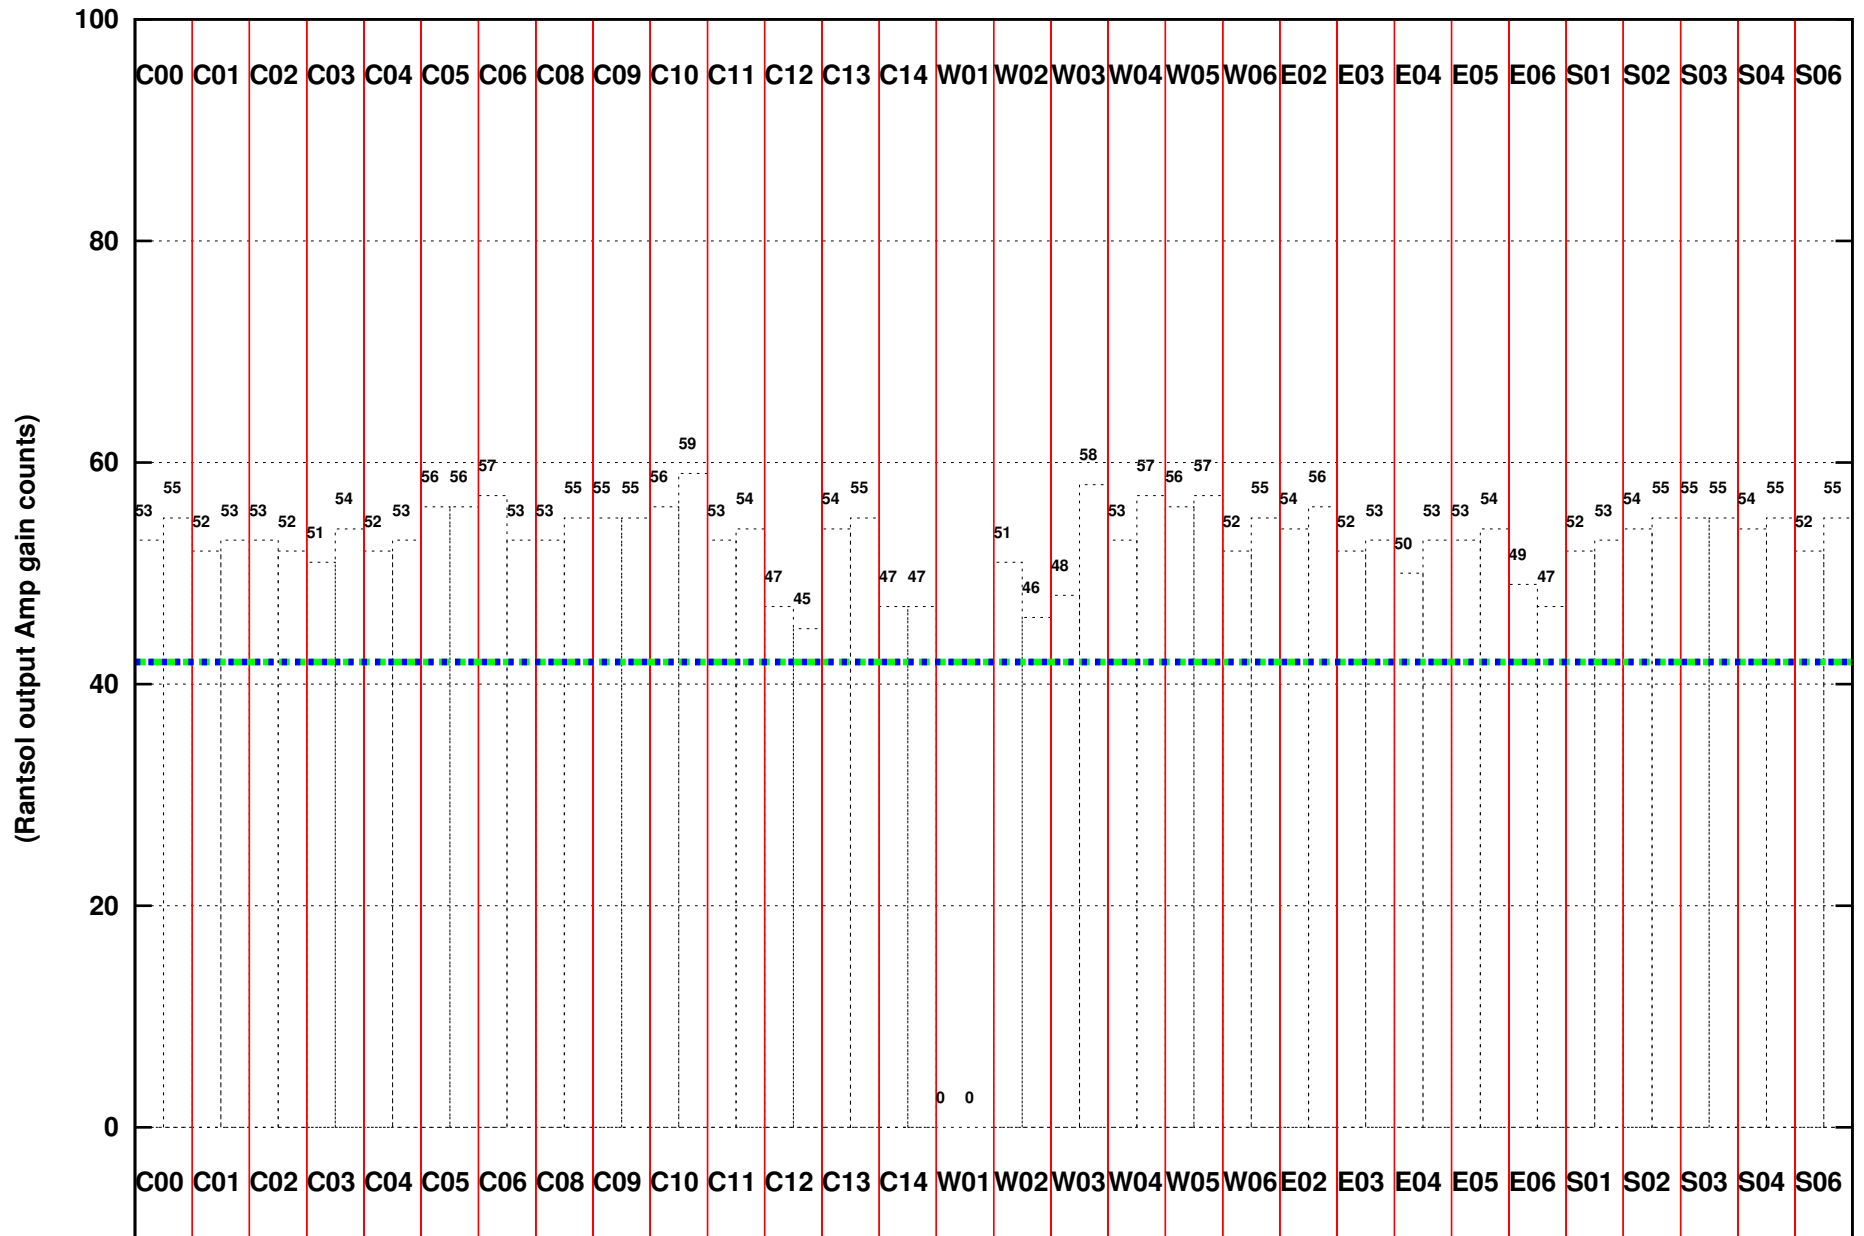

FRINGE STATUS (Rf:1059.902,1059.902 MHz., LO1:990.000,990.000 MHz., LO4/5:130.098,174.902 MHz.)

(File:/gsbifrddata1/24dec/29_035_24dec2015.lta, scan:0, chan:80, Src:3C48, Date:24Dec2015 21:14:43)