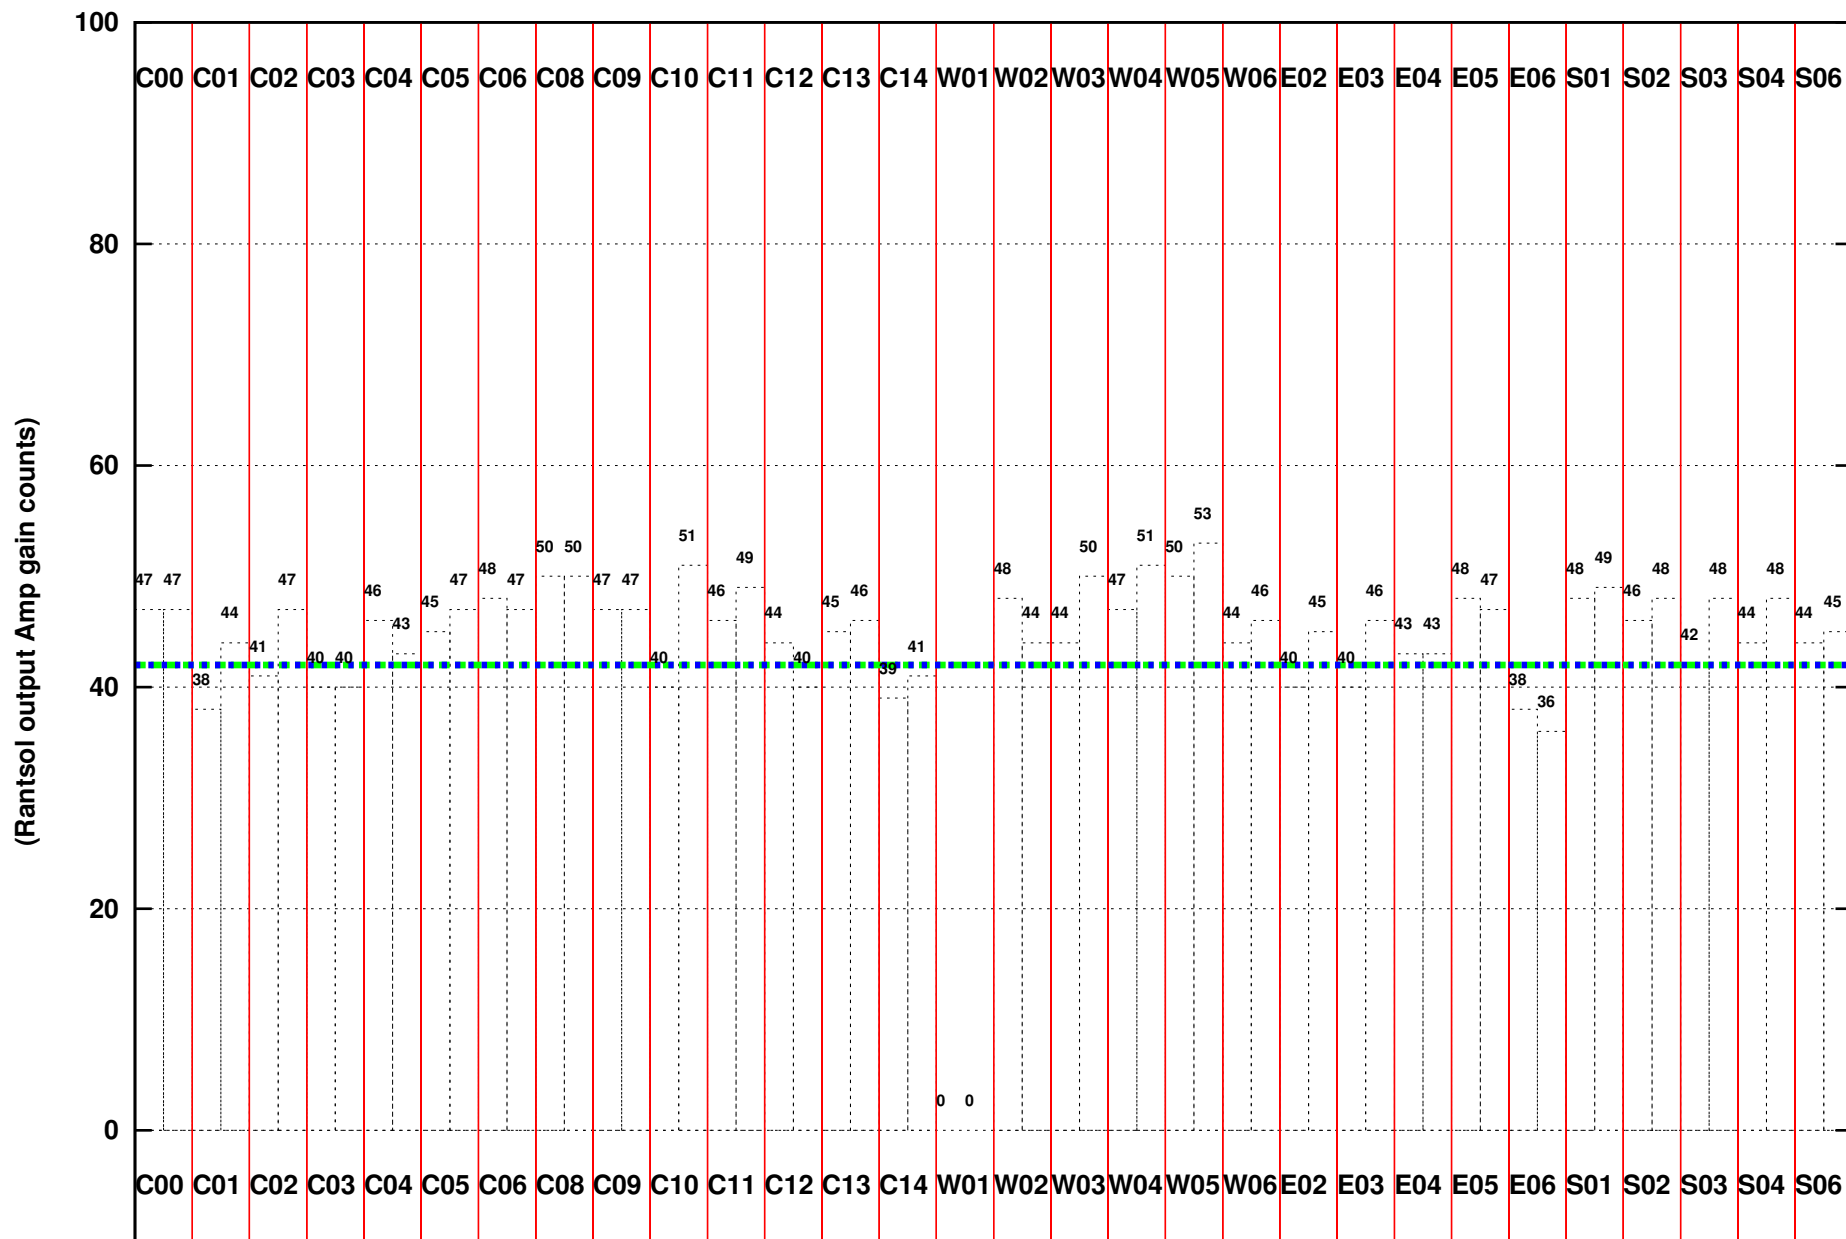

FRINGE STATUS (Rf:1423.096,1423.096 MHz., LO1:1350.000,1350.000 MHz., LO4/5:126.904,178.096 MHz.)

(File:/gsbifrddata1/25dec/29_036_25dec2015.lta, scan:0, chan:80, Src:3C147, Date:25Dec2015 01:45:59)