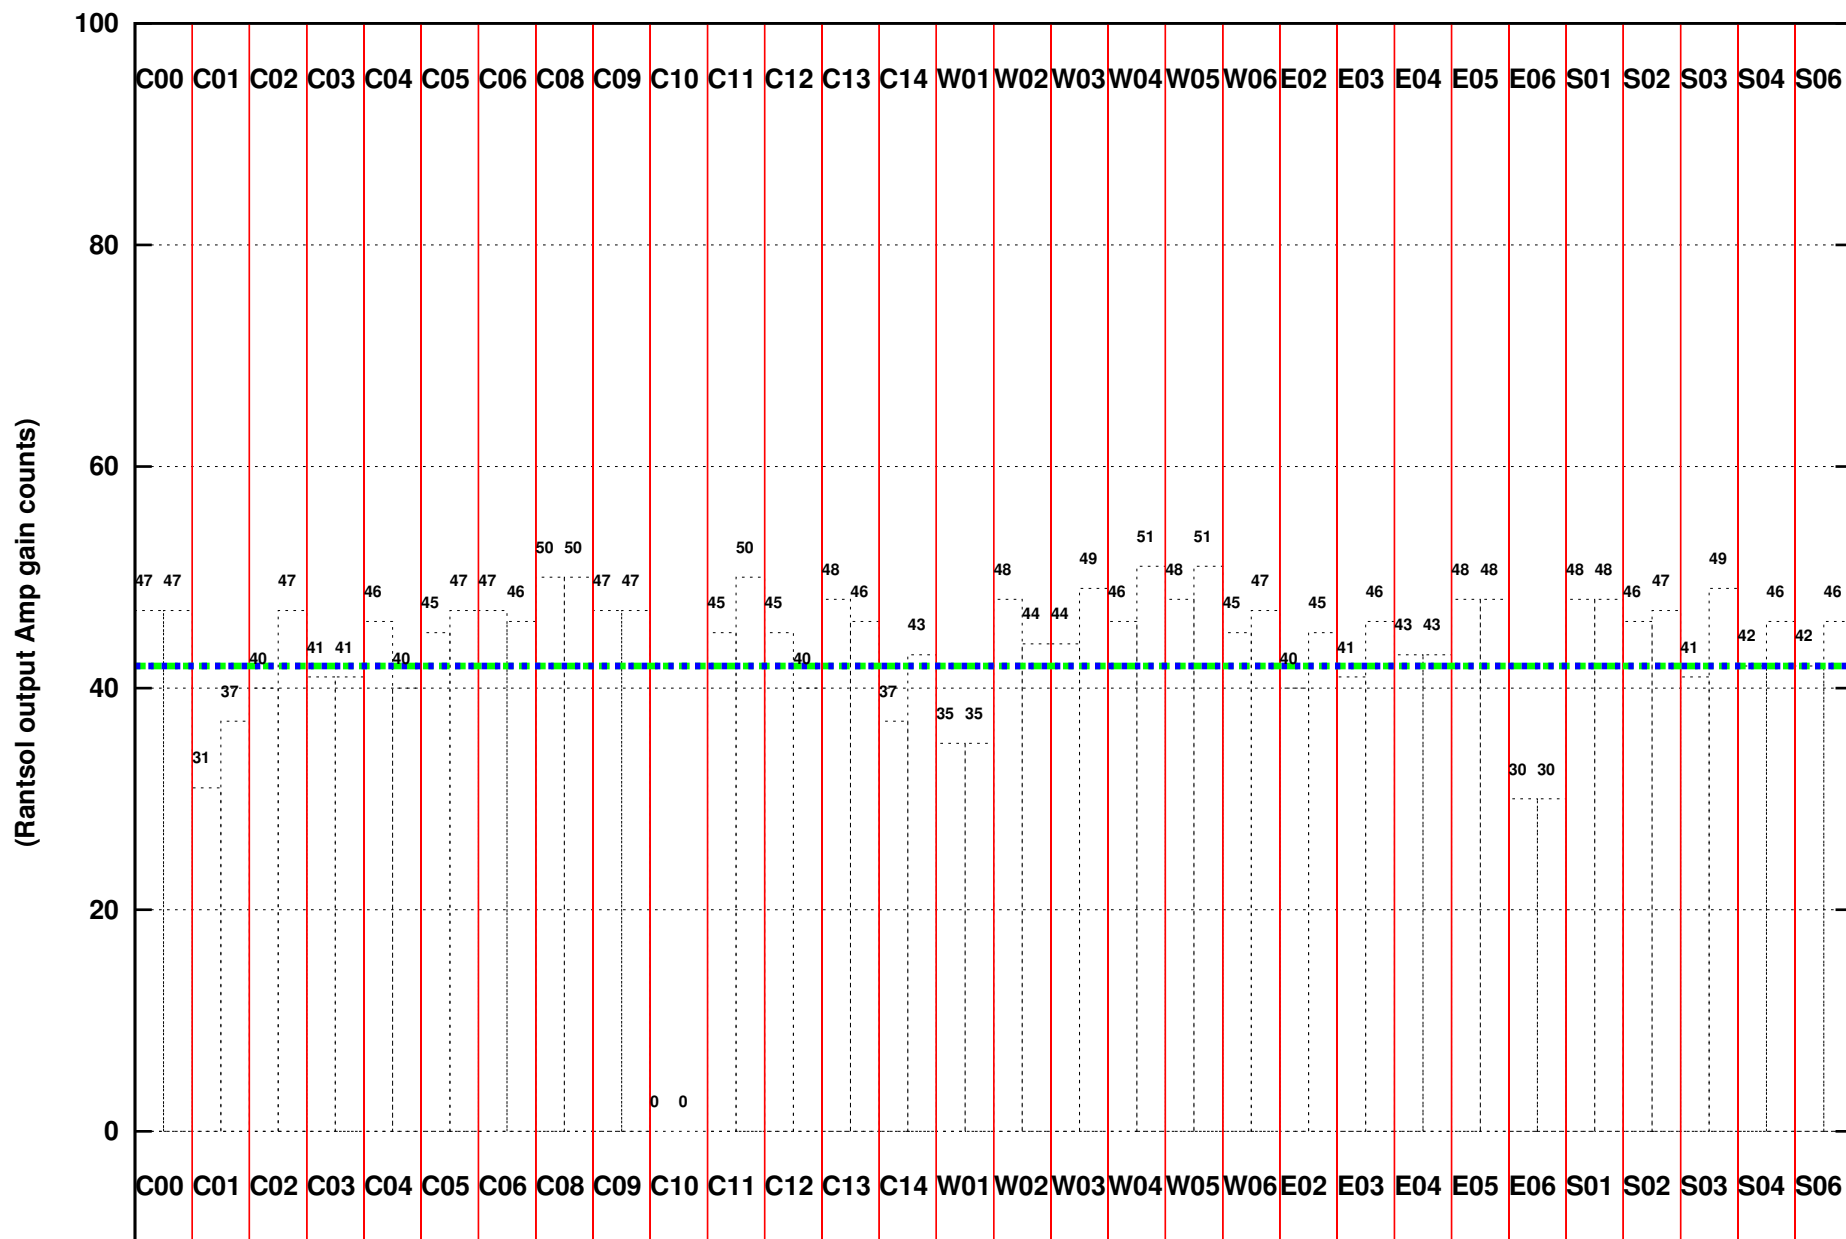

FRINGE STATUS (Rf:1423.096,1423.096 MHz., LO1:1350.000,1350.000 MHz., LO4/5:126.904,178.096 MHz.)

(File:/gsbifrddata1/26dec/29_036_26dec2015.lta, scan:0, chan:80, Src:3C147, Date:26Dec2015 01:08:21)