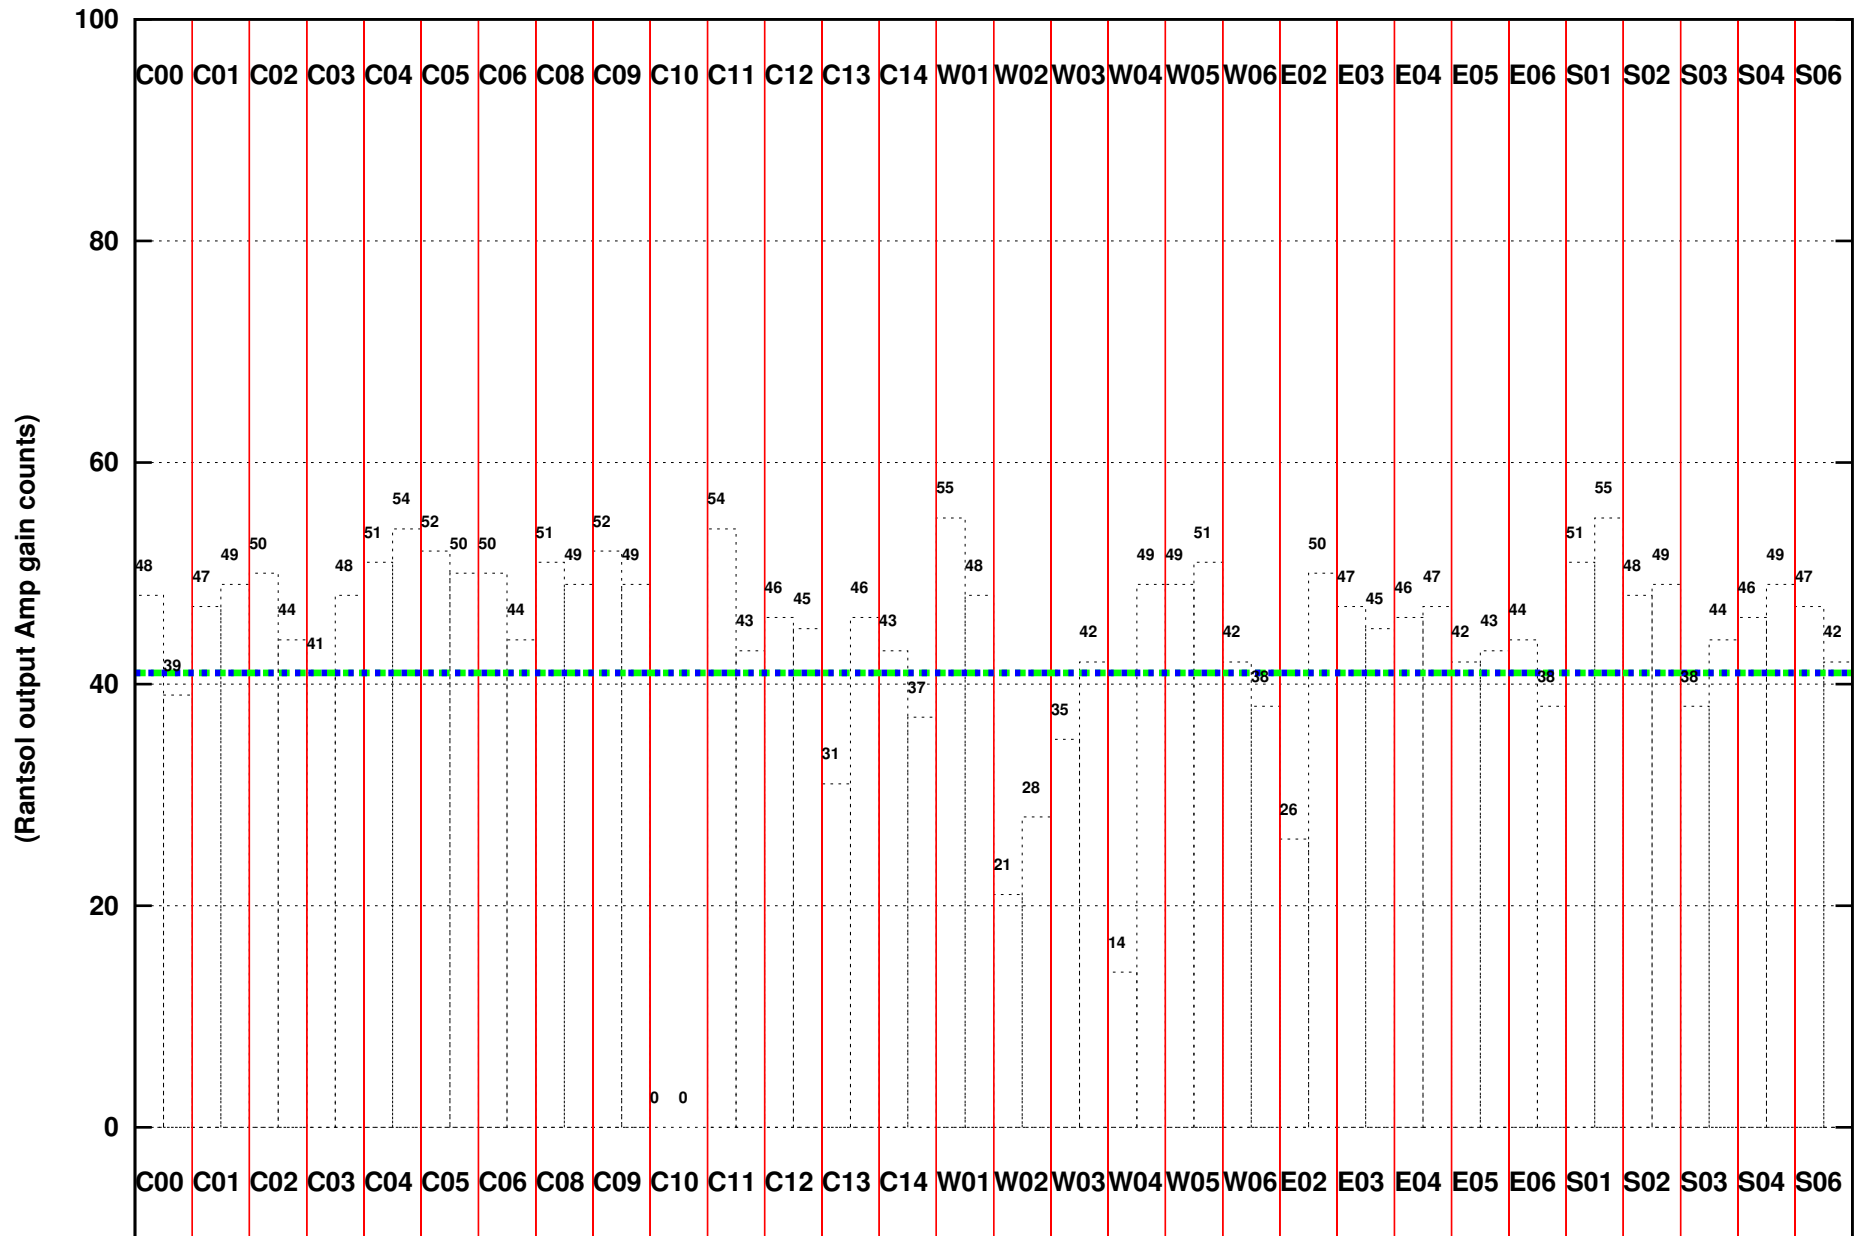

FRINGE STATUS (Rf:999.321,999.321 MHz., LO1:1070.000,1070.000 MHz., LO4/5:129.321,175.679 MHz.)

(File:/gsbifrddata1/26dec/29_035_26dec2015.lta, scan:0, chan:80, Src:3C286, Date:26Dec2015 06:13:59)