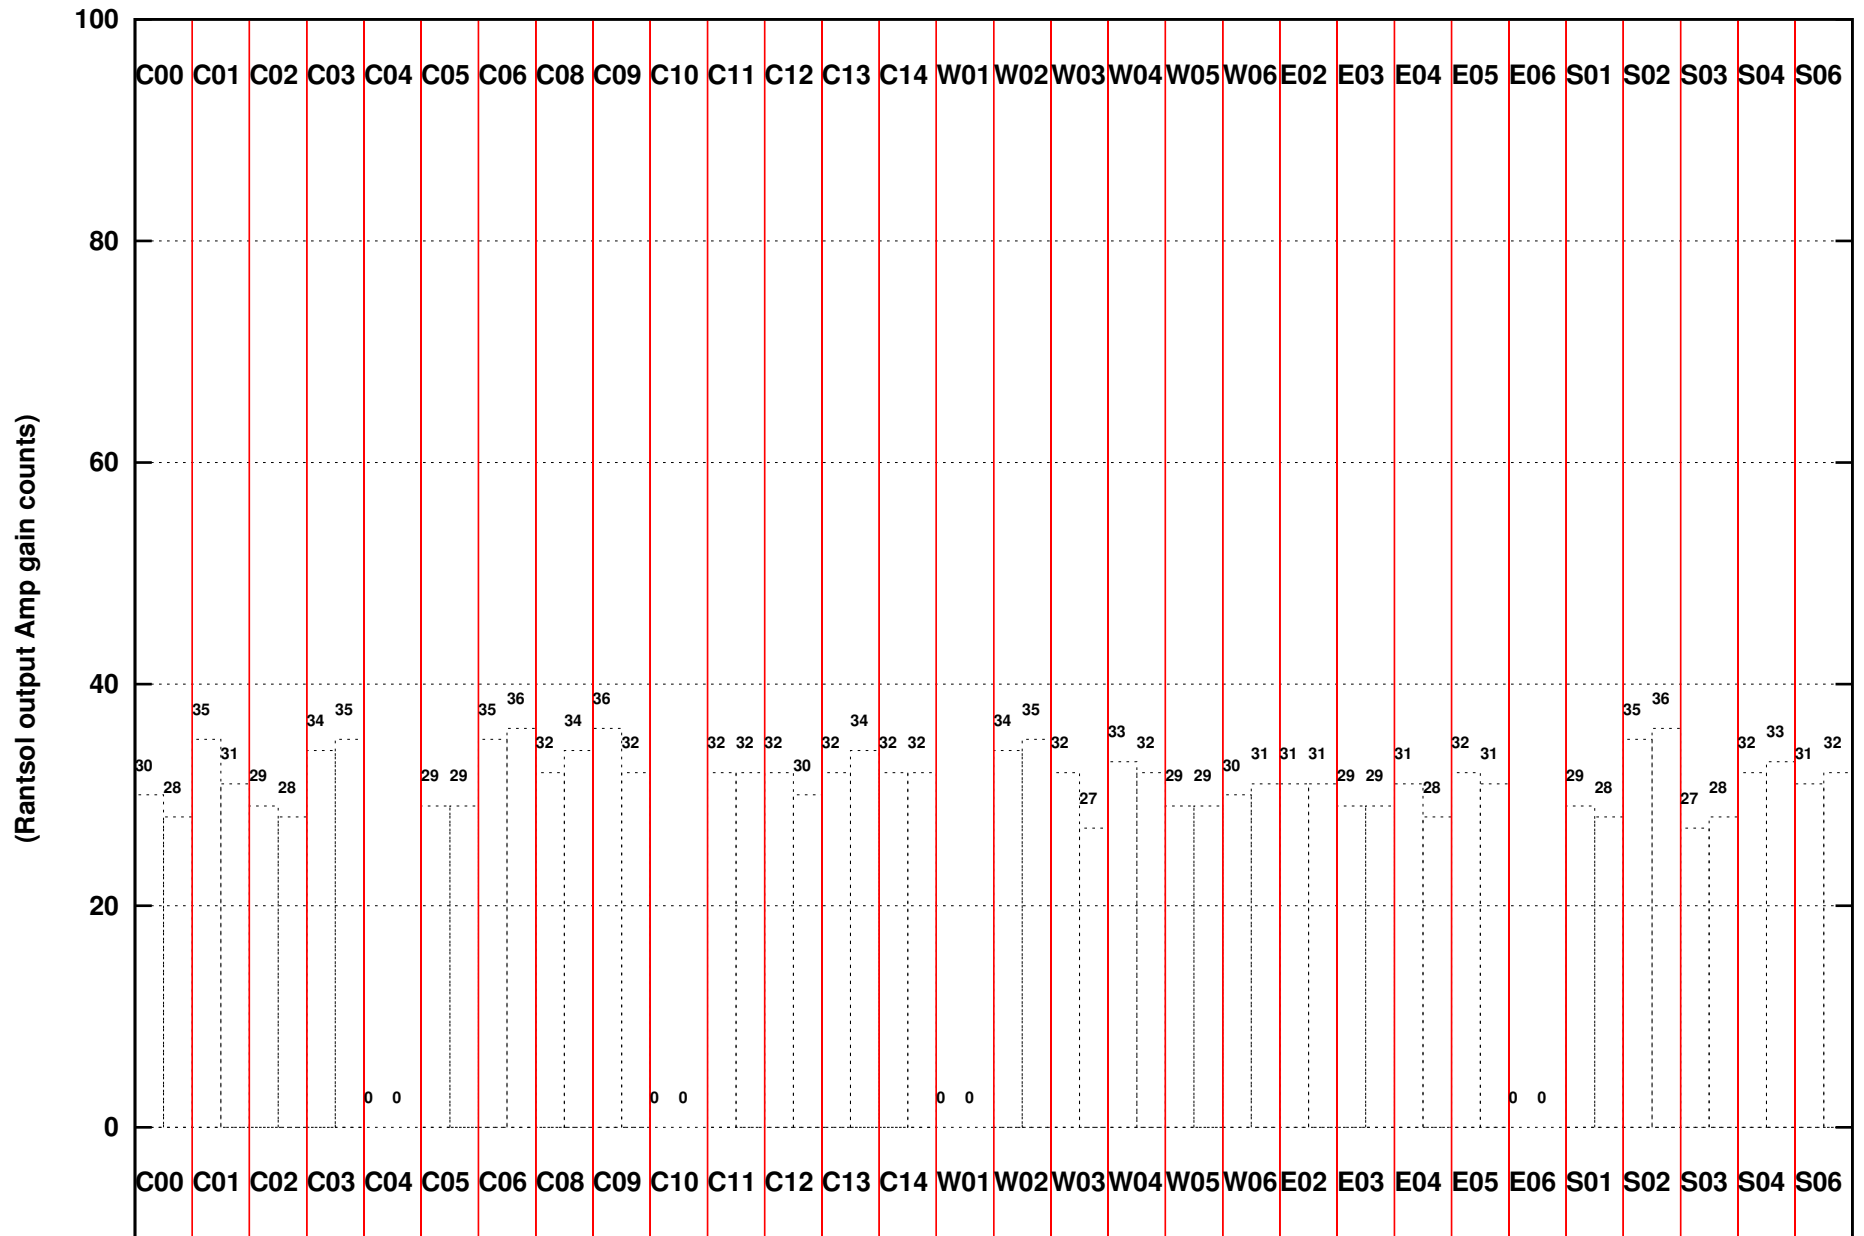

FRINGE STATUS (Rf:306.000,306.000 MHz., LO1:255.000,255.000 MHz., LO4/5:149.000,156.000 MHz.)

( File:/gsbifrddata1/26dec/29\_026\_26dec2015.lta, scan:0, chan:80, Src:2225-049, Date:26Dec2015 14:25:41)