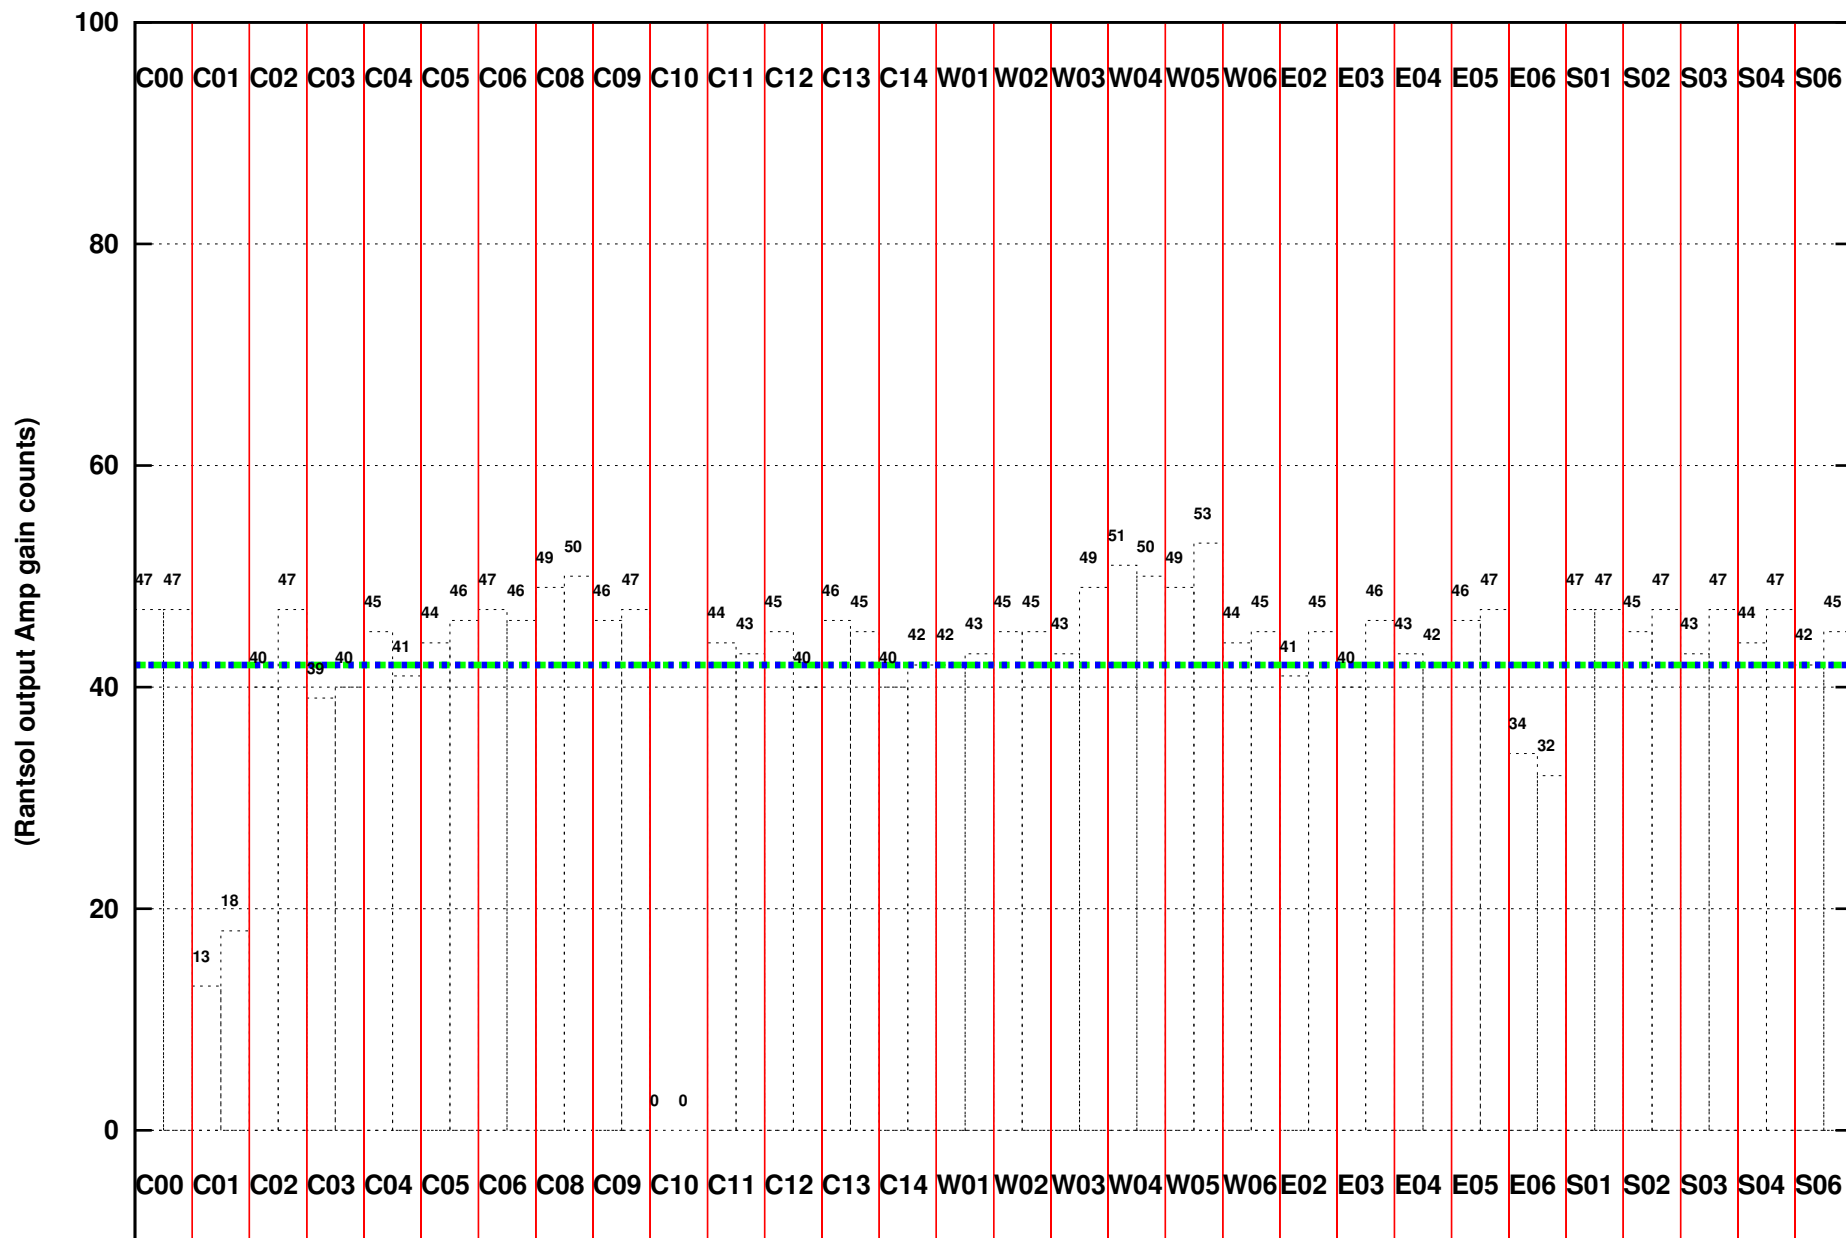

FRINGE STATUS (Rf:1423.096,1423.096 MHz., LO1:1350.000,1350.000 MHz., LO4/5:126.904,178.096 MHz.)

(File:/gsbifrddata1/29dec/29_036_29dec2015.lta, scan:0, chan:80, Src:3C147, Date:29Dec2015 02:11:52)