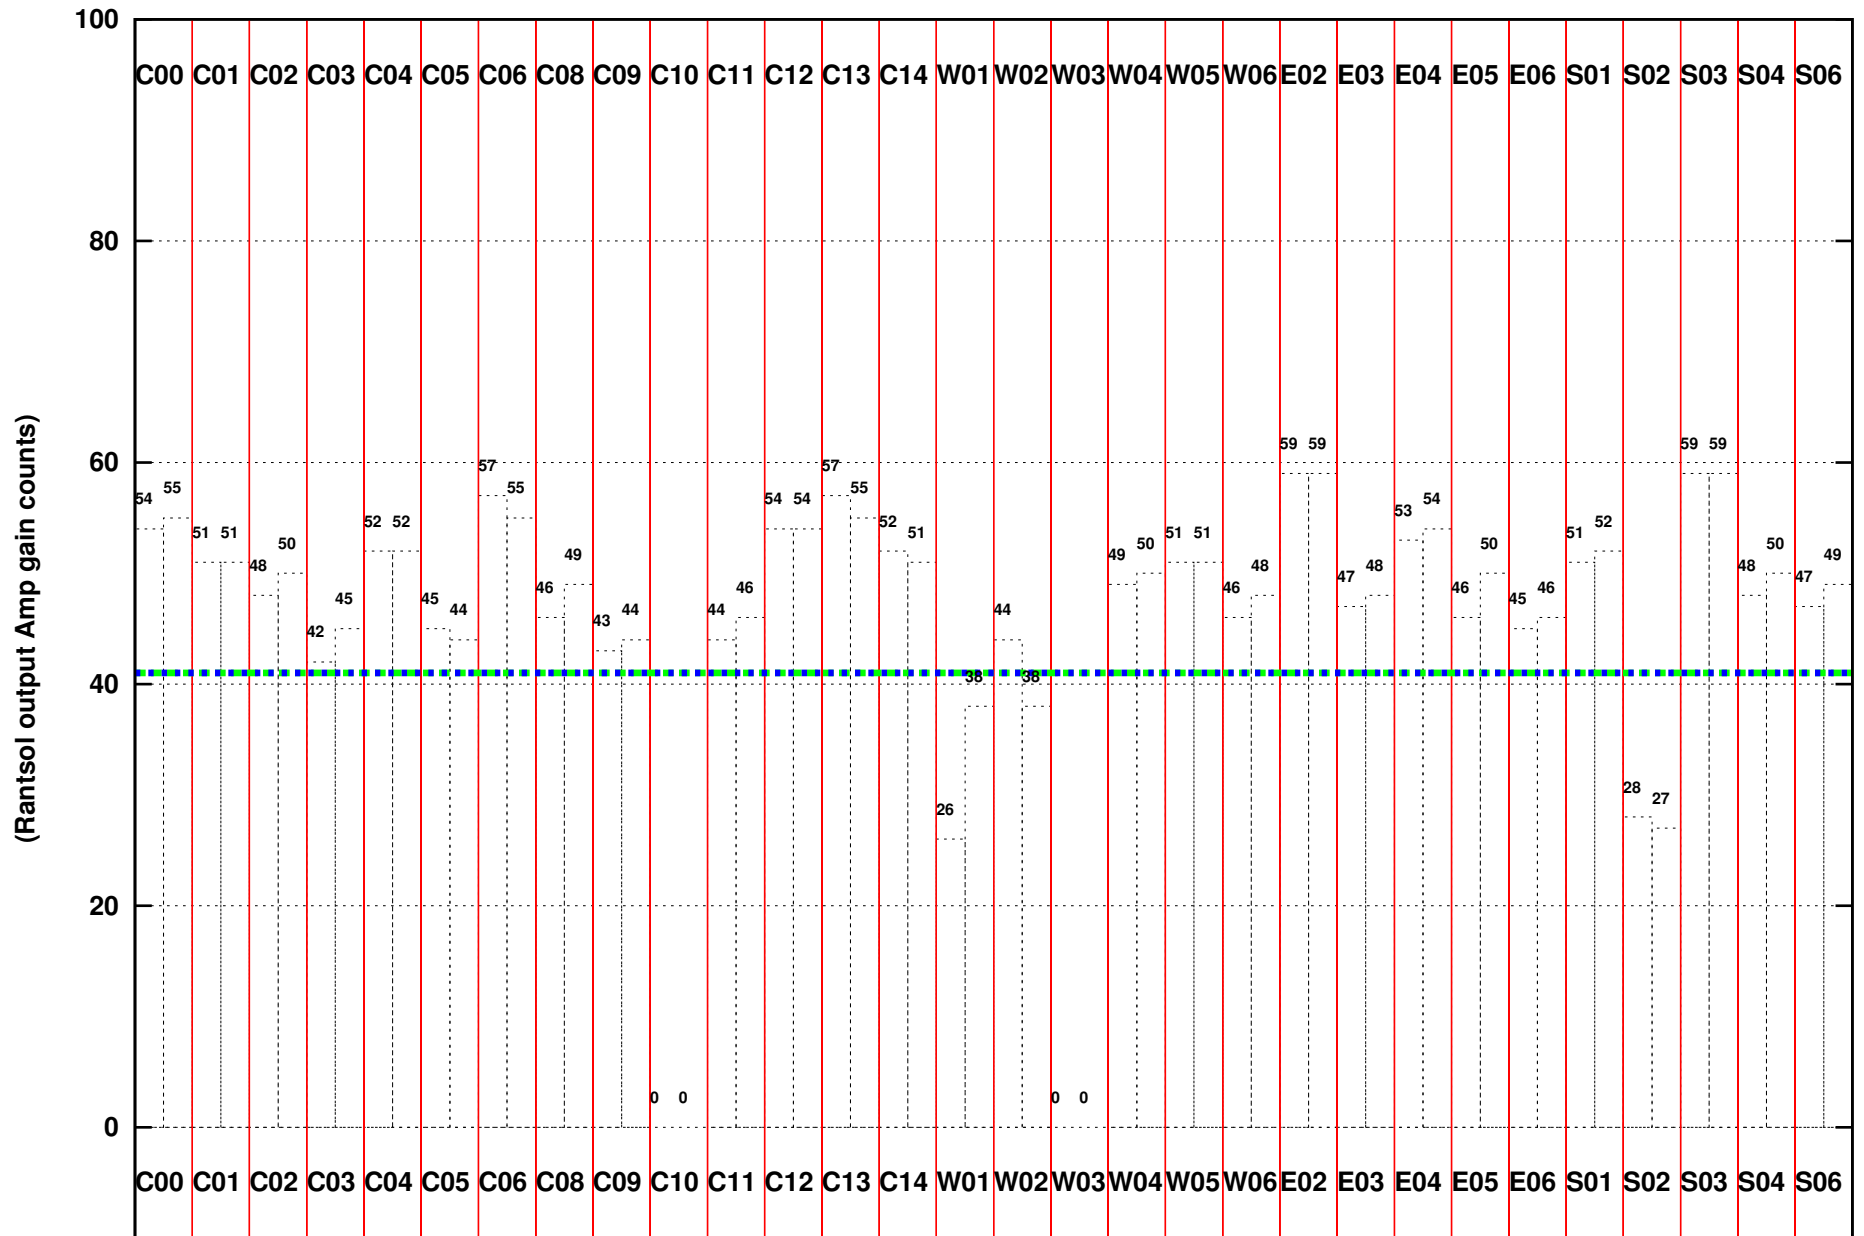

FRINGE STATUS (Rf:591.000,591.000 MHz., LO1:540.000,540.000 MHz., LO4/5:149.000,156.000 MHz.)

(File:/gsbifdata1/02jan/29_023_02jan2016.lta, scan:0, chan:80, Src:3C286, Date:02Jan2016 08:11:23)