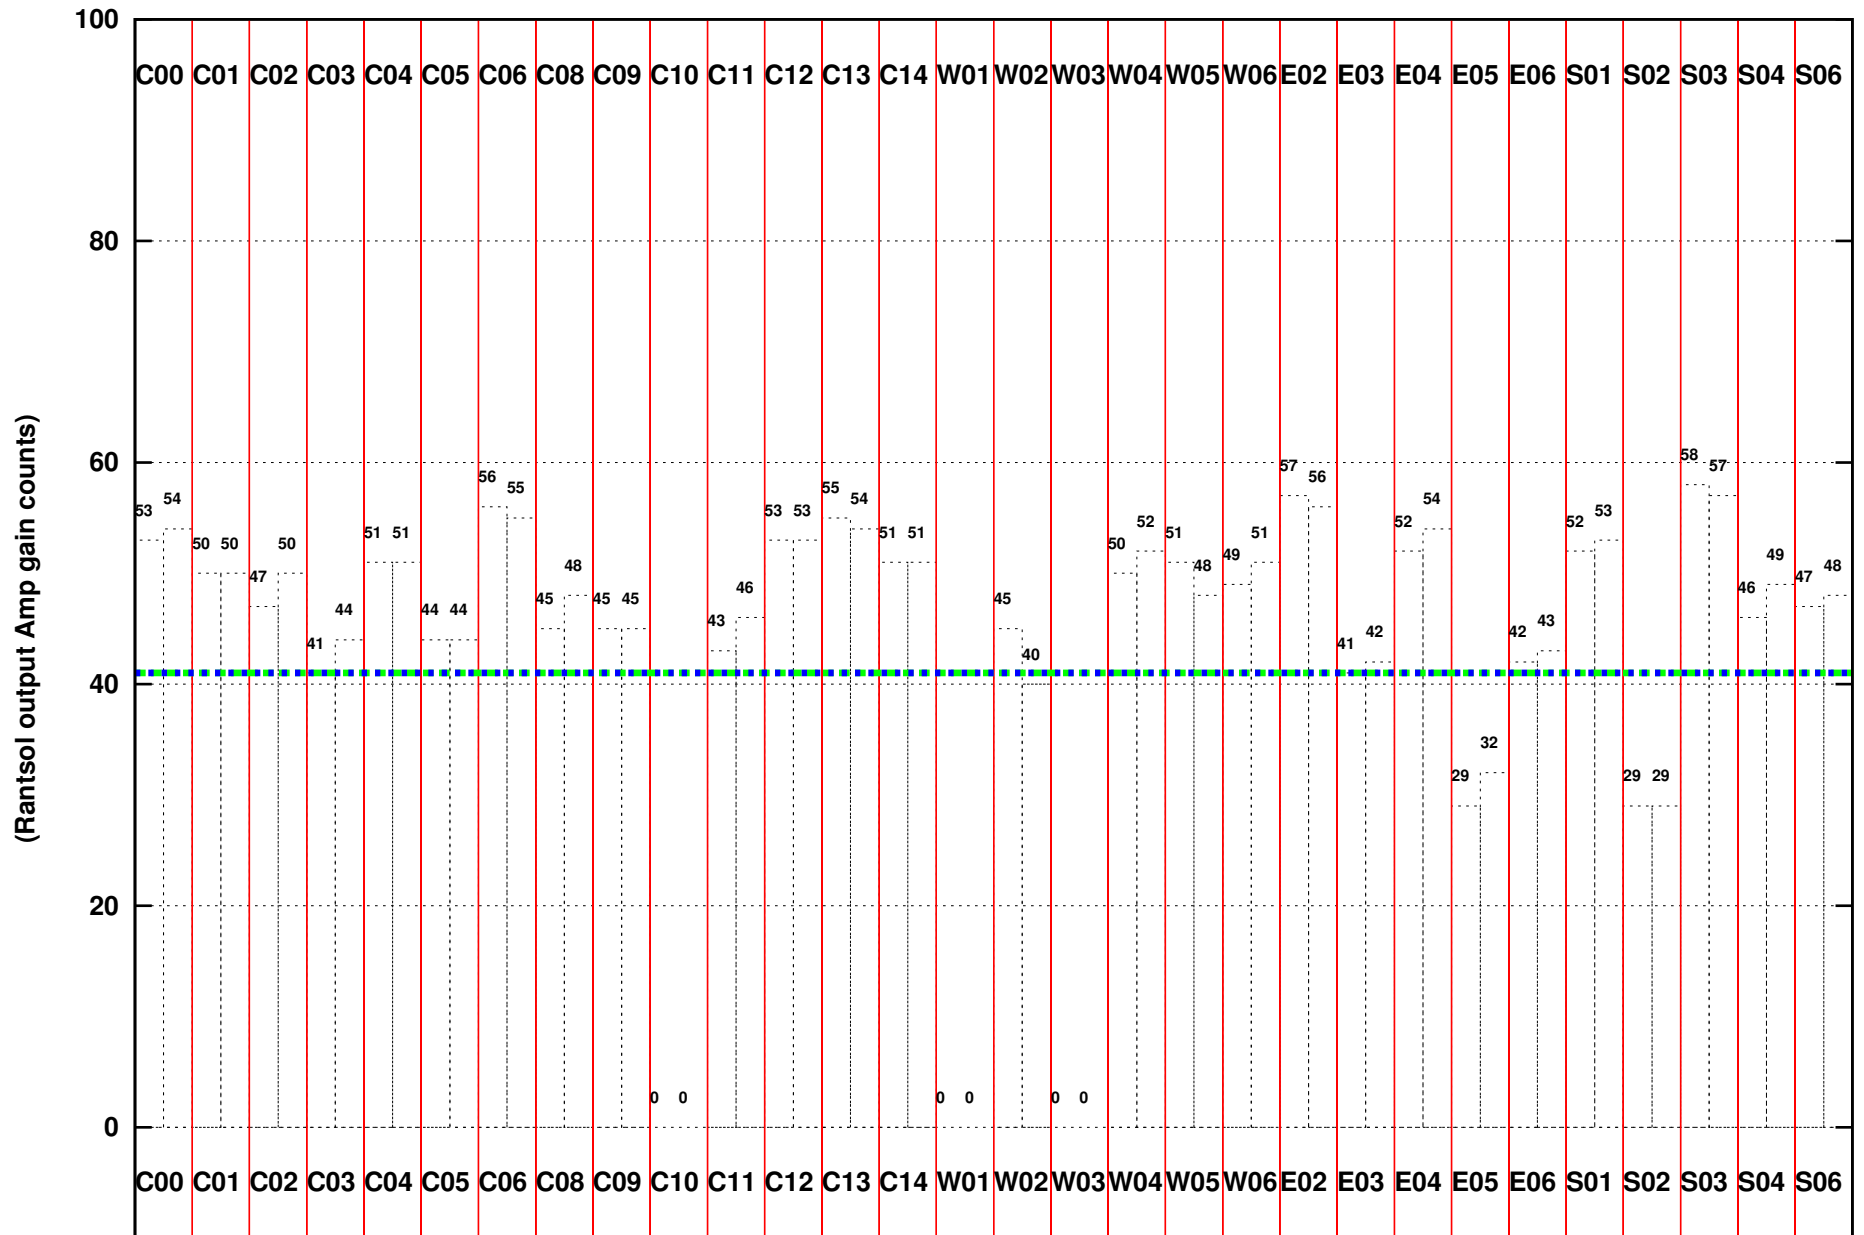

FRINGE STATUS (Rf:591.000,591.000 MHz., LO1:540.000,540.000 MHz., LO4/5:149.000,156.000 MHz.)

( File:/gsbifrddata1/03jan/29\_018\_03jan2016\_4s.lta, scan:0, chan:80, Src:3C147, Date:03Jan2016 01:14:53)