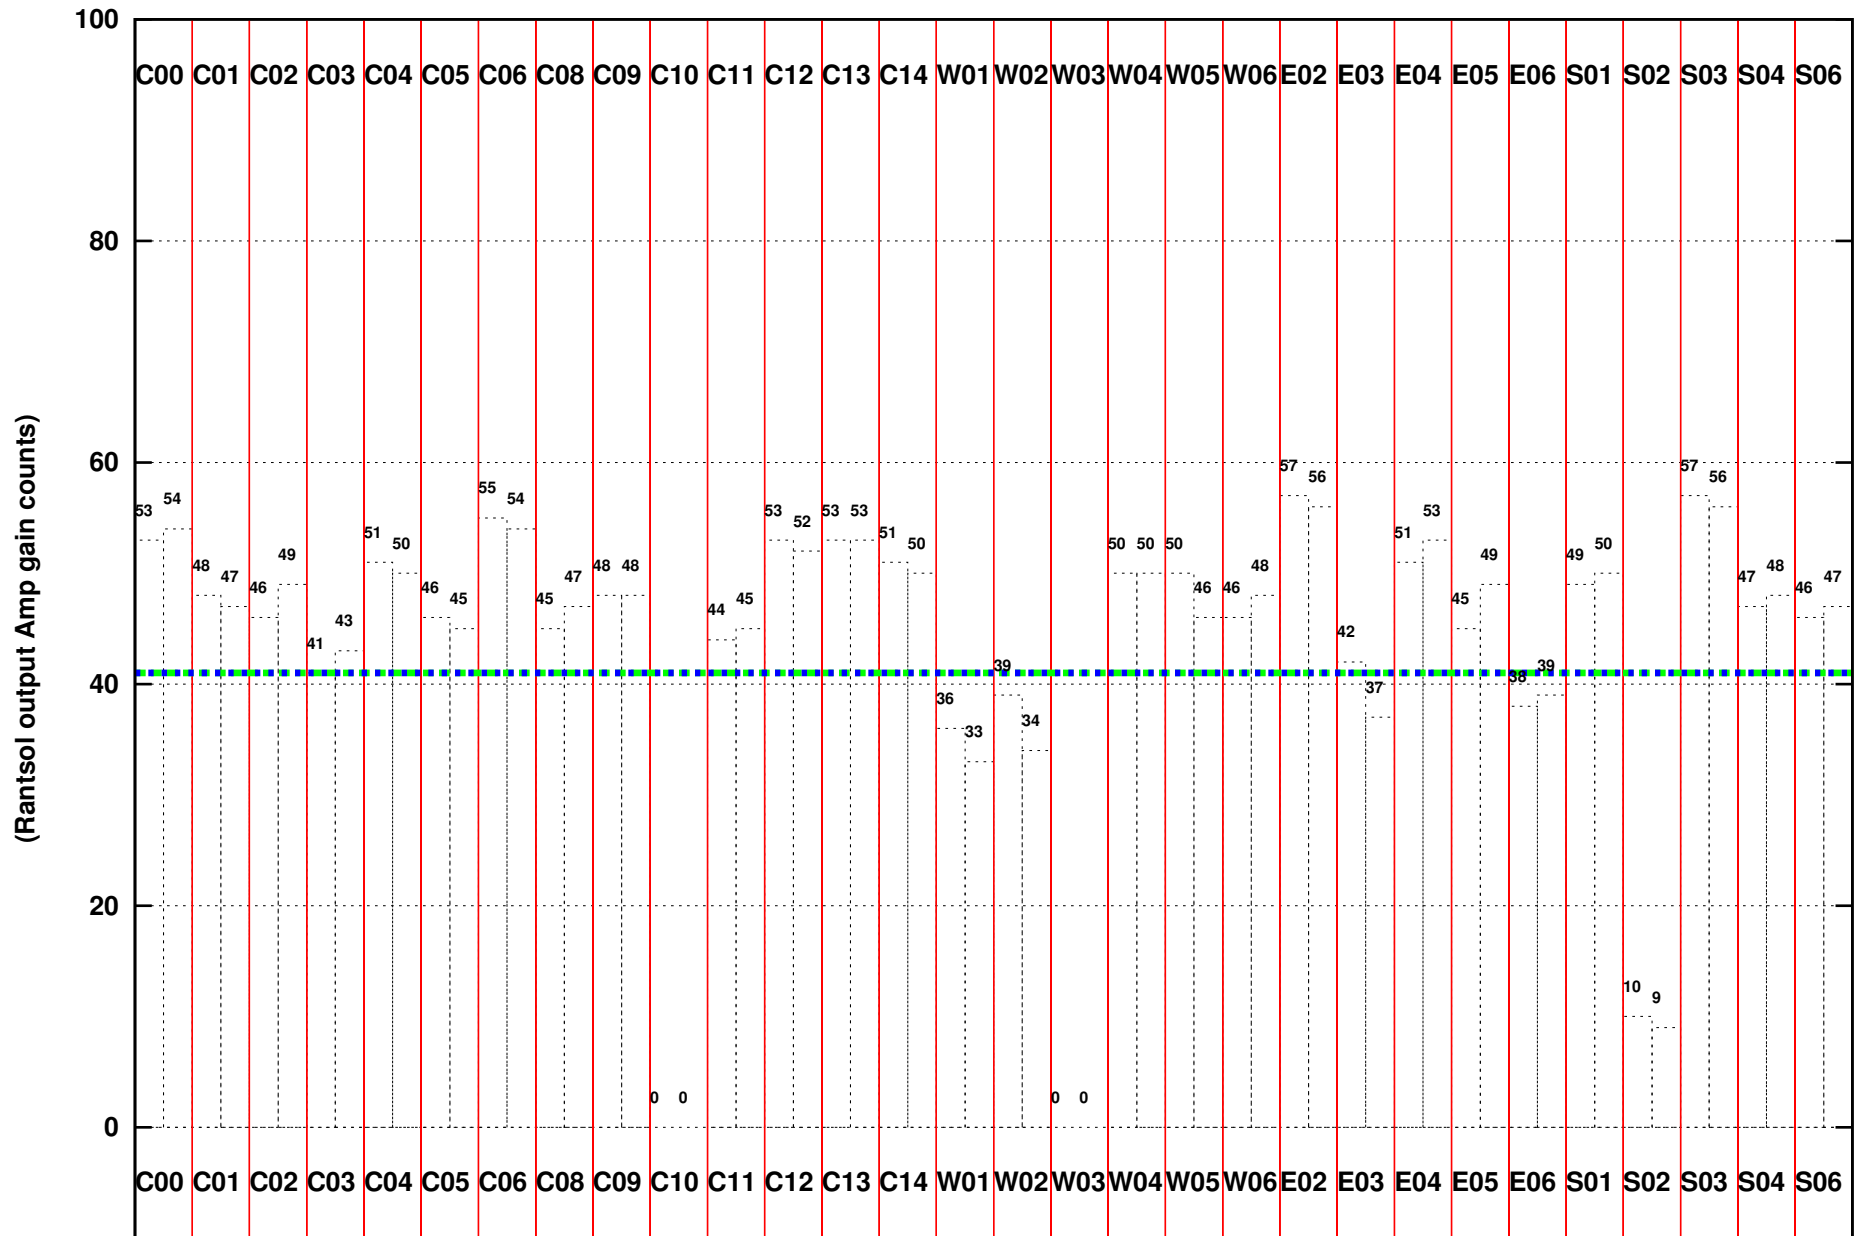

FRINGE STATUS (Rf:591.000,591.000 MHz., LO1:540.000,540.000 MHz., LO4/5:149.000,156.000 MHz.)

(File:/gsbifrddata1/03jan/29_048_03jan2016.lta, scan:0, chan:80, Src:3C48, Date:03Jan2016 19:16:02)